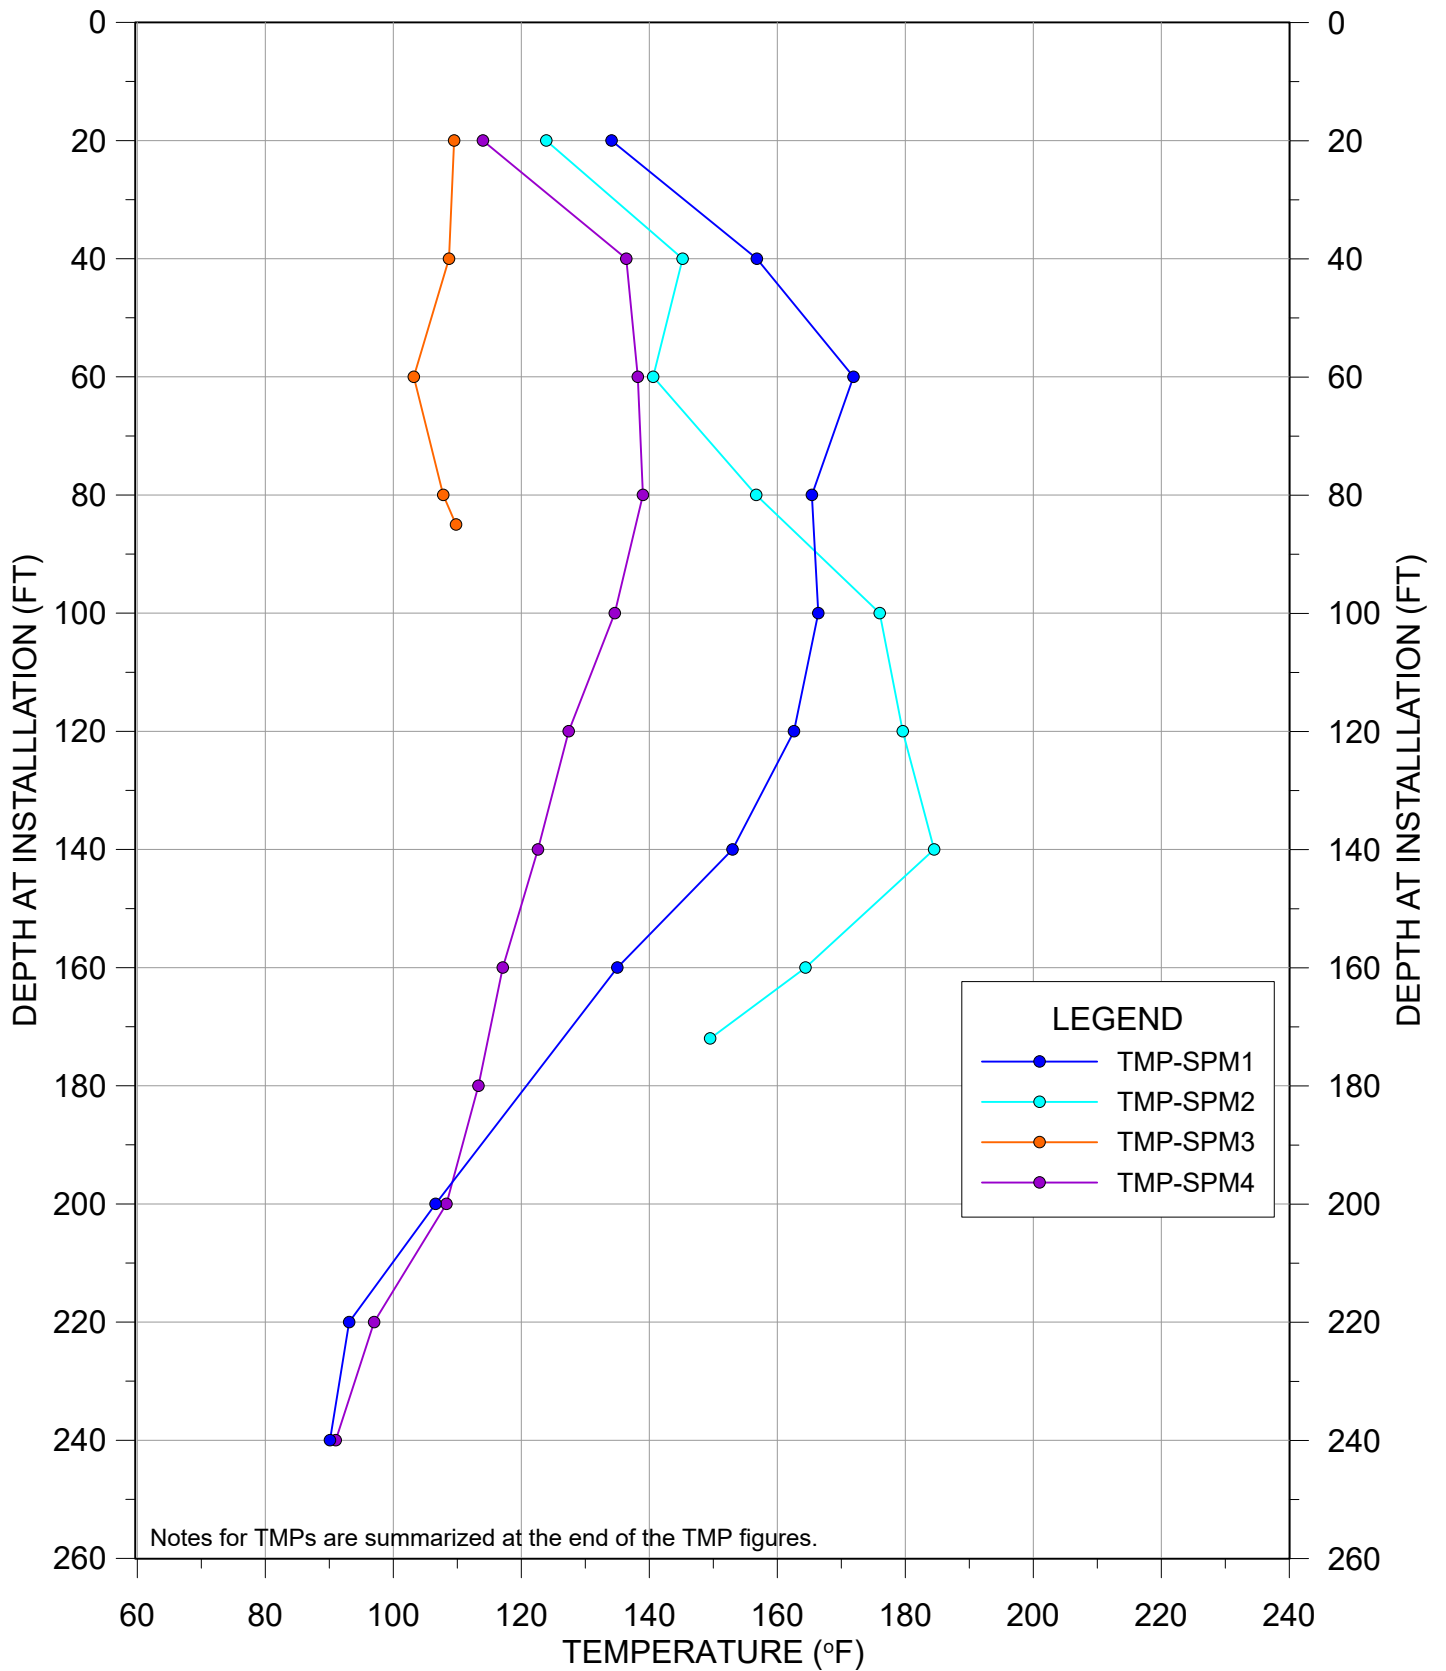

2/1/2021 - SPM

TEMPERATURE VS DEPTH
BRIDGETON LANDFILL