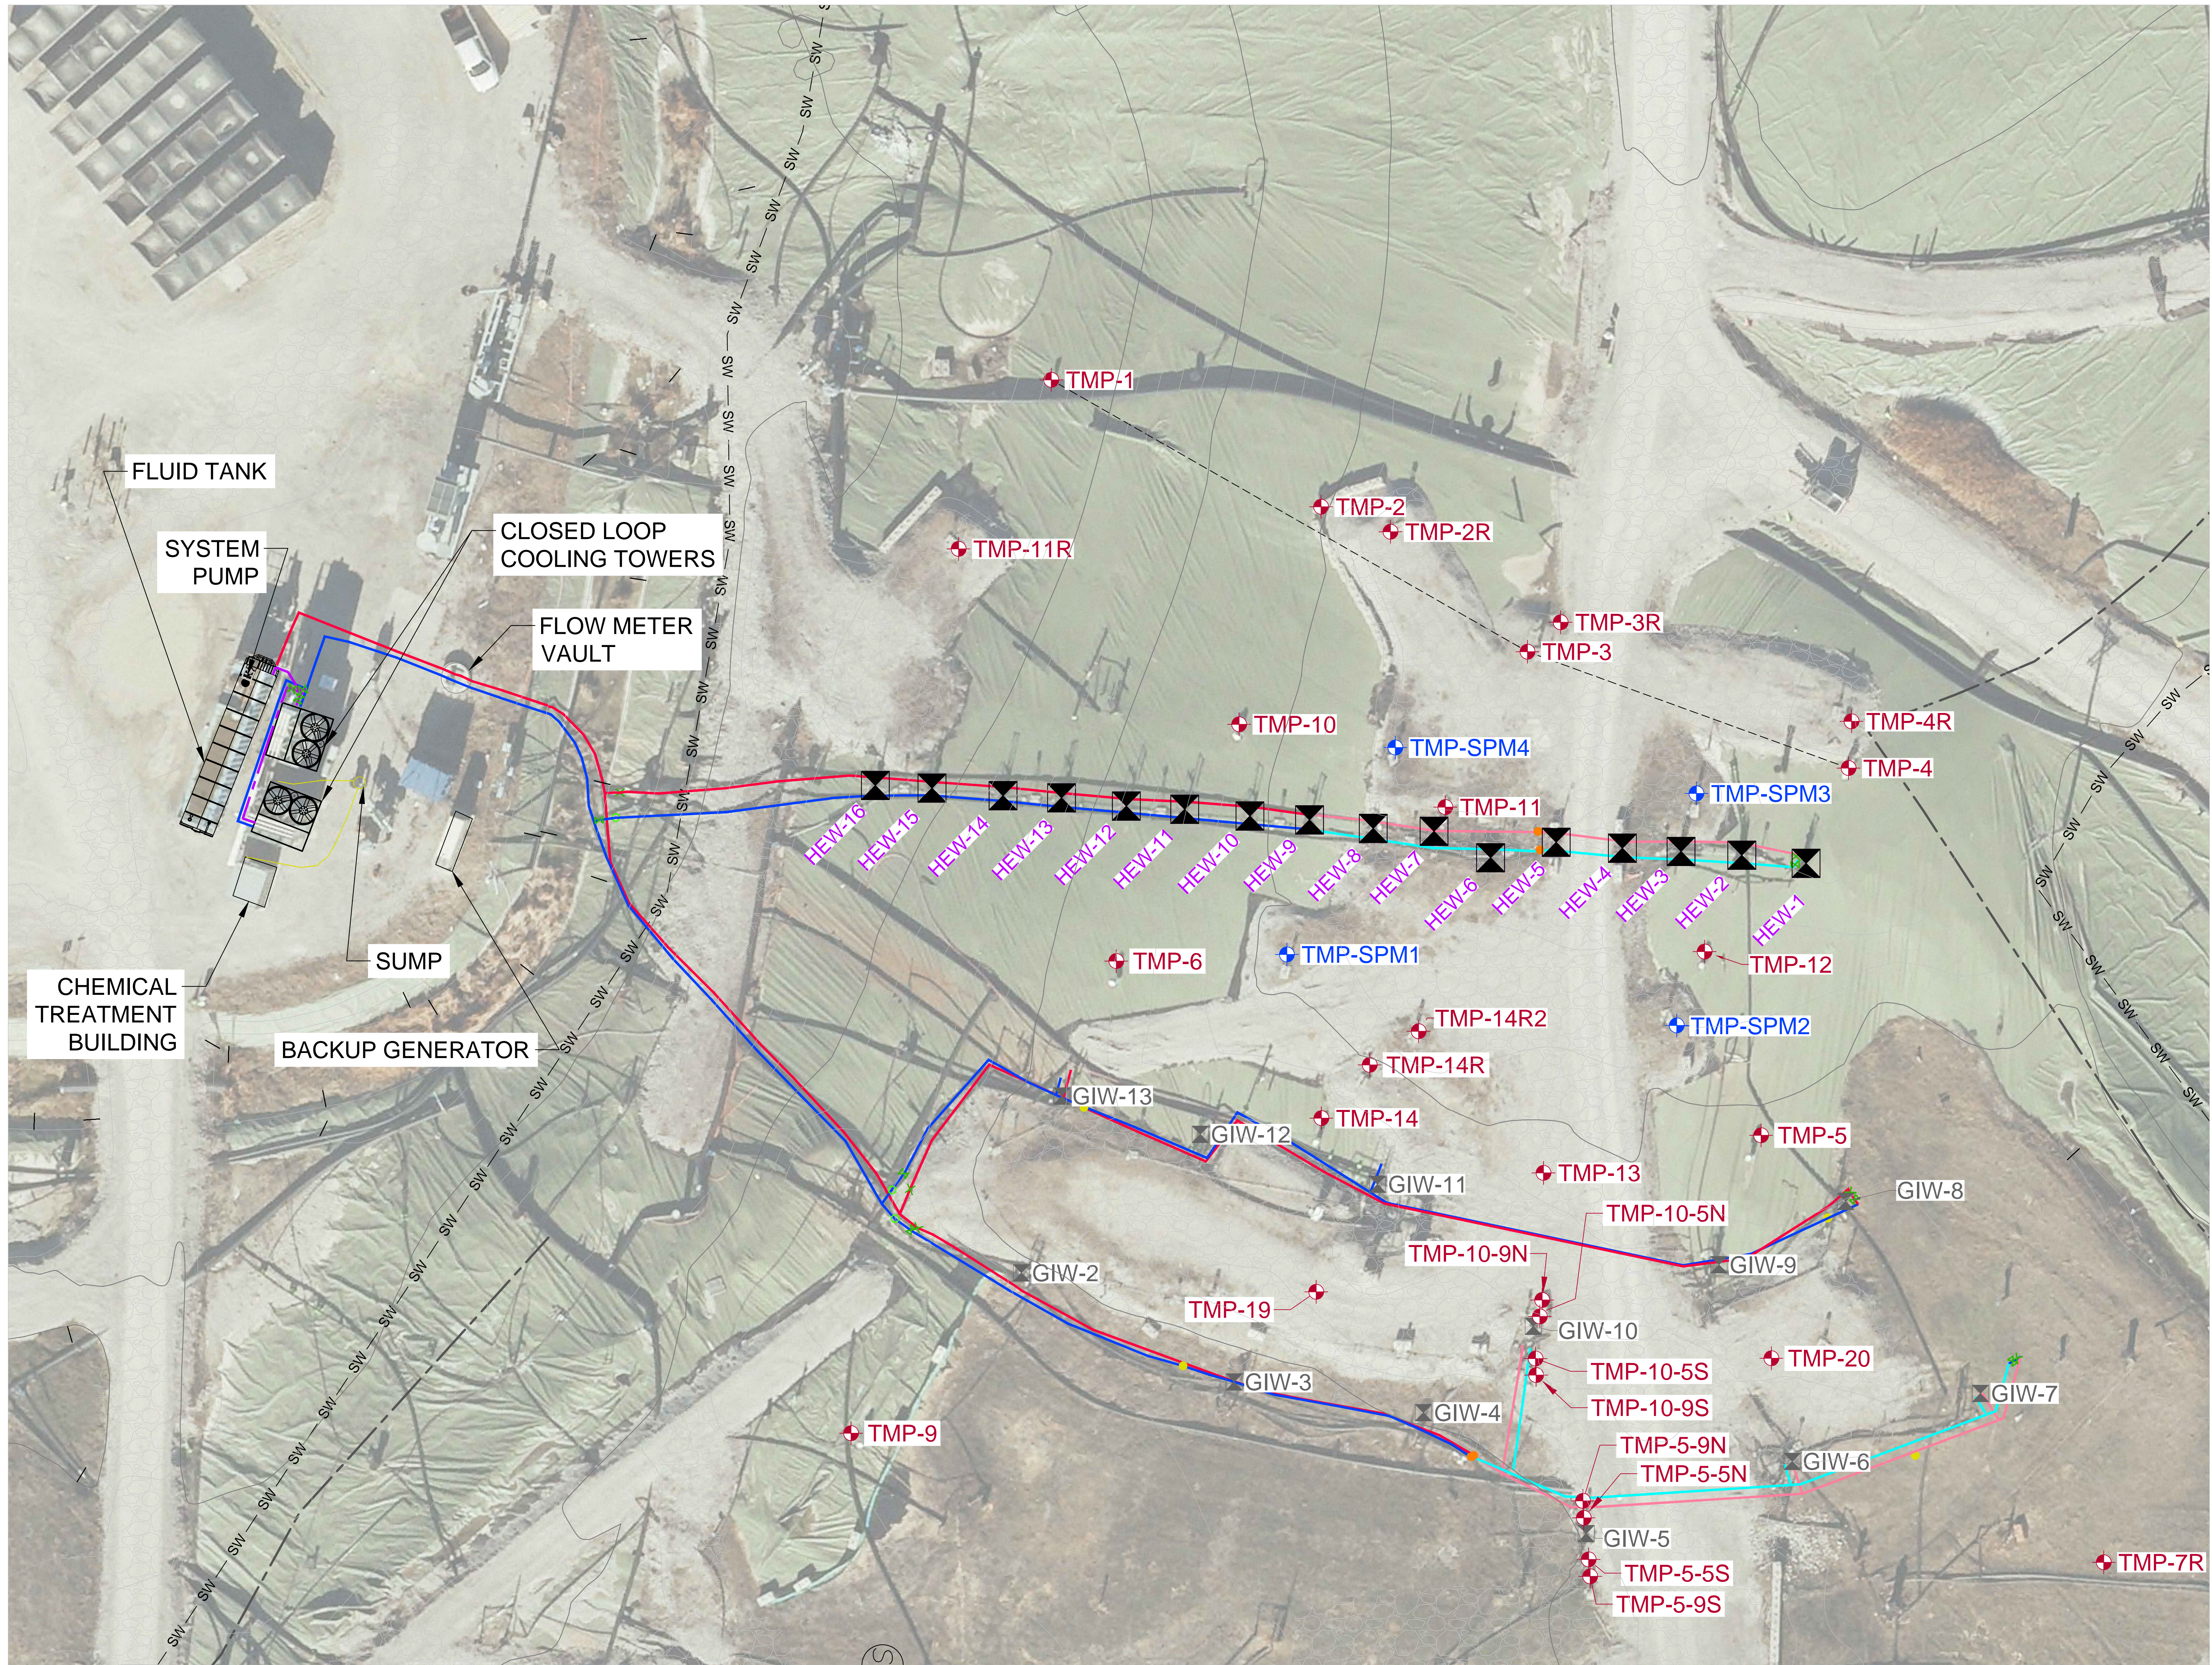

1. **LEGEND**
2. EXISTING TOPOGRAPHY (2' CONTOUR)
   - 500 — EXISTING TOPOGRAPHY (10' CONTOUR)
   - COOLING LOOP EFFLUENT PIPING 4"
   - COOLING LOOP INFLUENT PIPING 4"
   - COOLING LOOP EFFLUENT PIPING 2"
   - COOLING LOOP INFLUENT PIPING 2"
   - TEMPERATURE MONITORING LOCATION
   - × CHECK VALVE
   - × FLOW CONTROL VALVE
   - FLOWMETERS
   - SW — SW — SW — SOLID WASTE PERMIT BOUNDARY
   - --- QUARRY HIGHWALL
   - TMP-6 TEMPERATURE MONITORING PROBE
   - TMP-SPM3 TEMPERATURE MONITORING PROBE - SYSTEM PERFORMANCE MONITORING
   - × HEAT EXTRACTION POINT

NOTE:
AERIAL TOPOGRAPHY PROVIDED BY COOPER AERIAL SURVEYS, INC. AND IS DATED DECEMBER 9, 2020.

JONATHAN E. WILKINSON
PE-2006029714

PREPARED BY
FEEZOR
ENGINEERING, INC.
3377 Hollenberg Dr, Bridgeton, MO 63044. Ph: 217-483-3118
Missouri State Certificate Of Authority #: 6-200912211

PROJECT
BRIDGETON LANDFILL
HEAT EXTRACTION SYSTEM
BRIDGETON, ST. LOUIS COUNTY, MISSOURI

PREPARED FOR
BRIDGETON LANDFILL LLC
13570 ST. CHARLES ROCK ROAD
BRIDGETON, MO 63044

MARCH 2019	DRAWING	A
DESIGNED BY: BJV		
APPROVED BY: JEW		
REVISIONS:	DATE	DSN
#1	03/12/19	BJV/JEW
#2	03/20/2020	BJV/JEW
#3	1/15/2021	BJV/JEW

PLAN SYSTEM VIEW