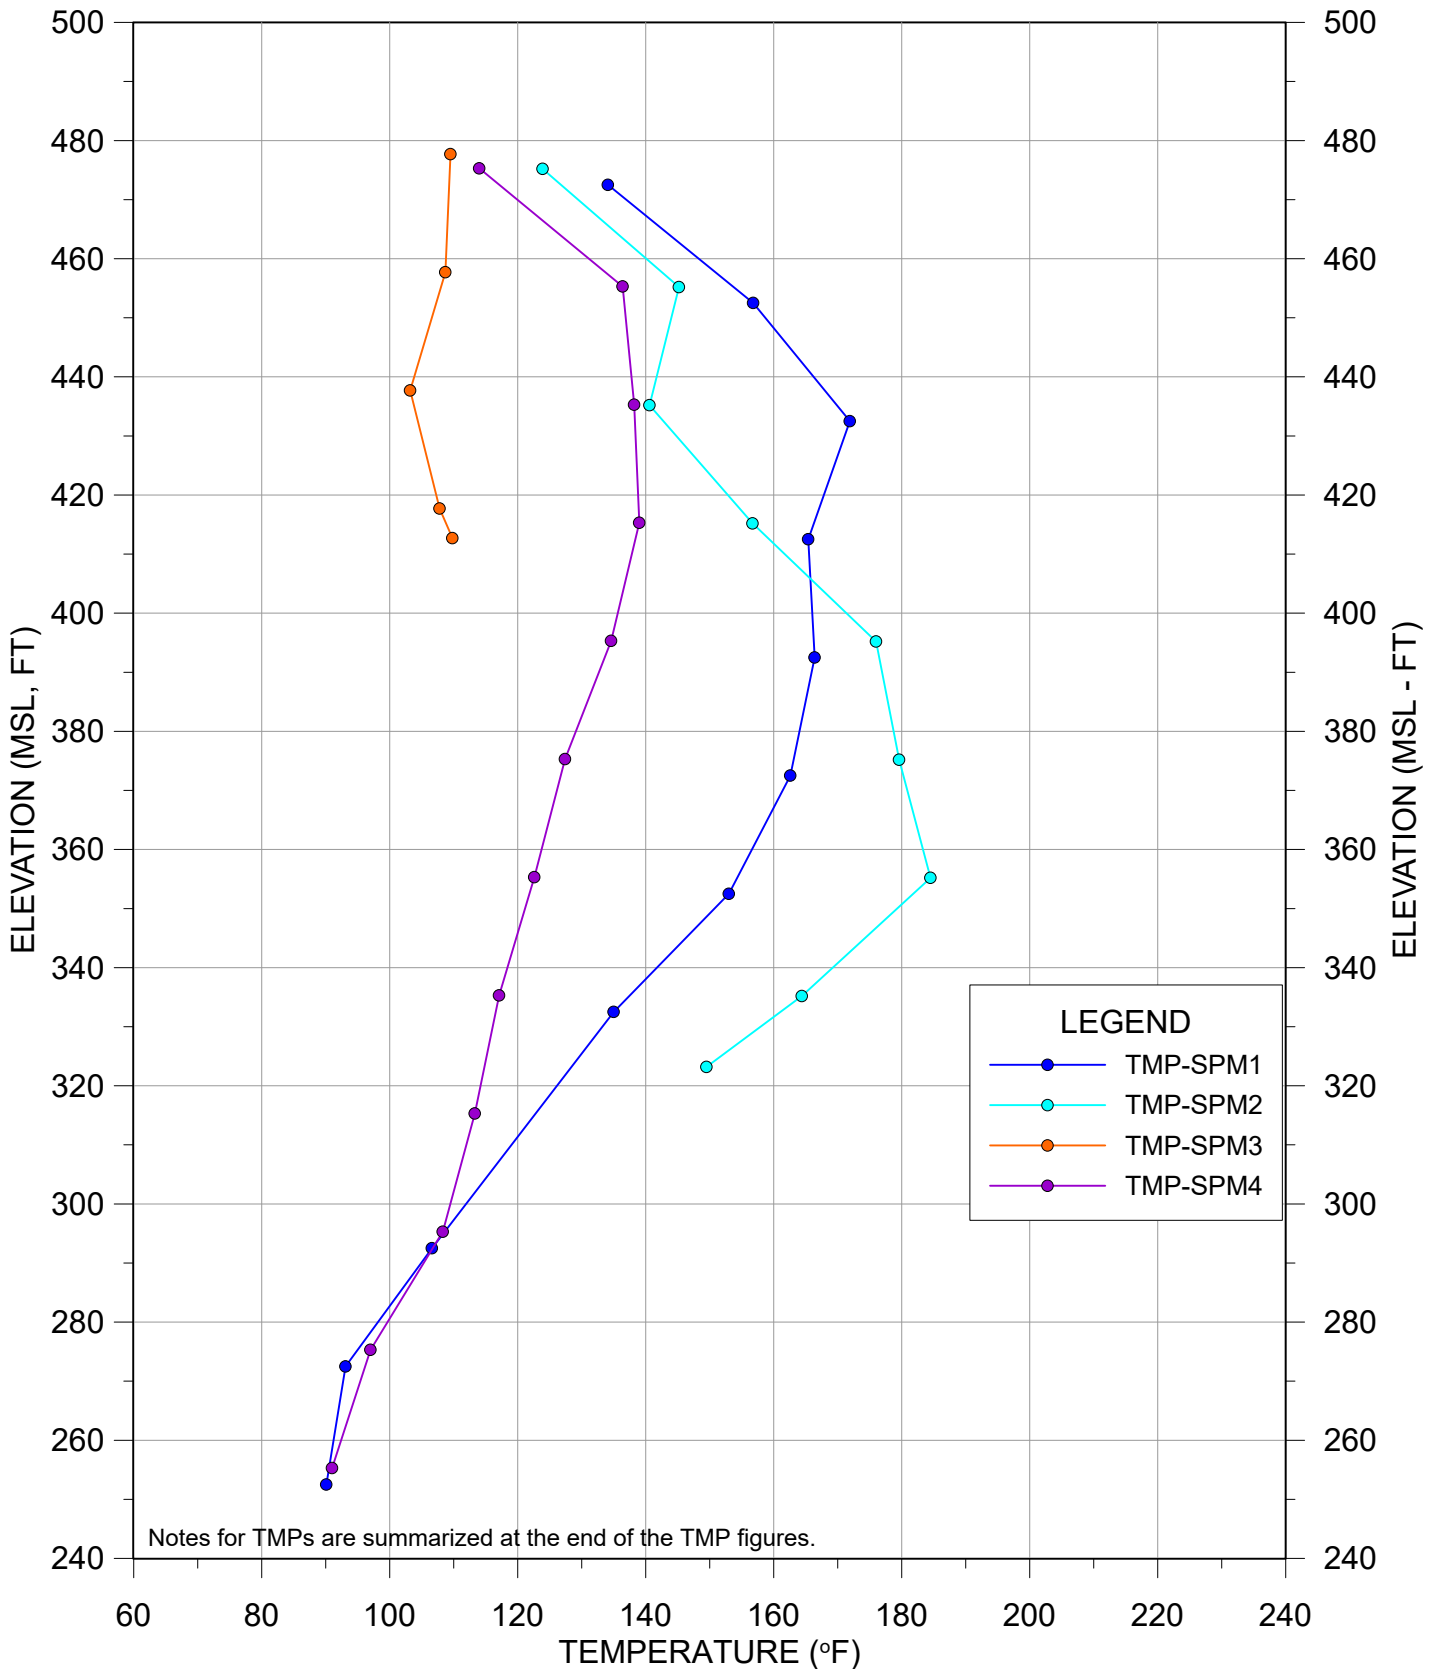

2/1/2021 - SPM

Notes for TMPs are summarized at the end of the TMP figures.