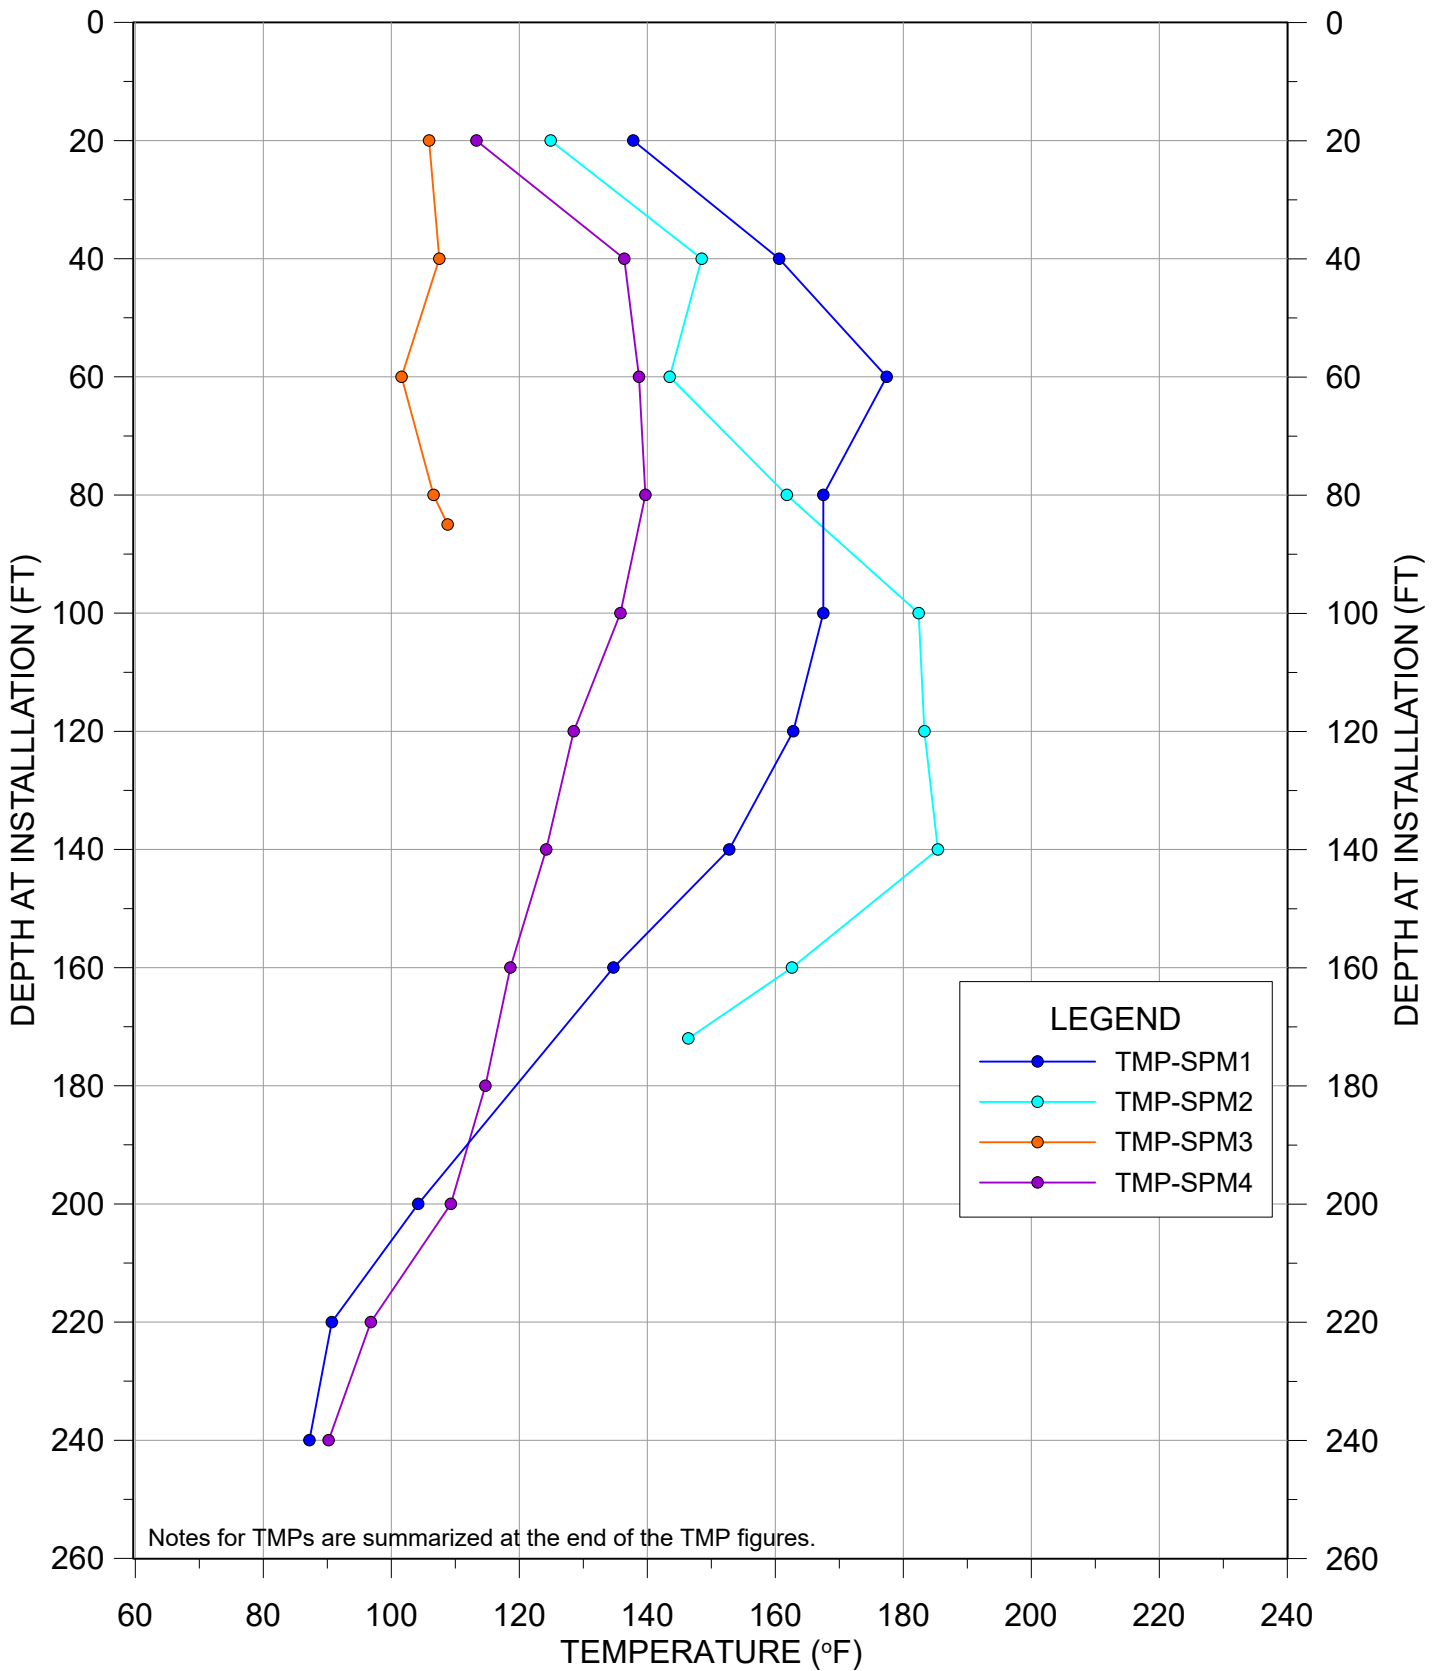

8/3/2020 - SPM

TEMPERATURE VS DEPTH
BRIDGETON LANDFILL