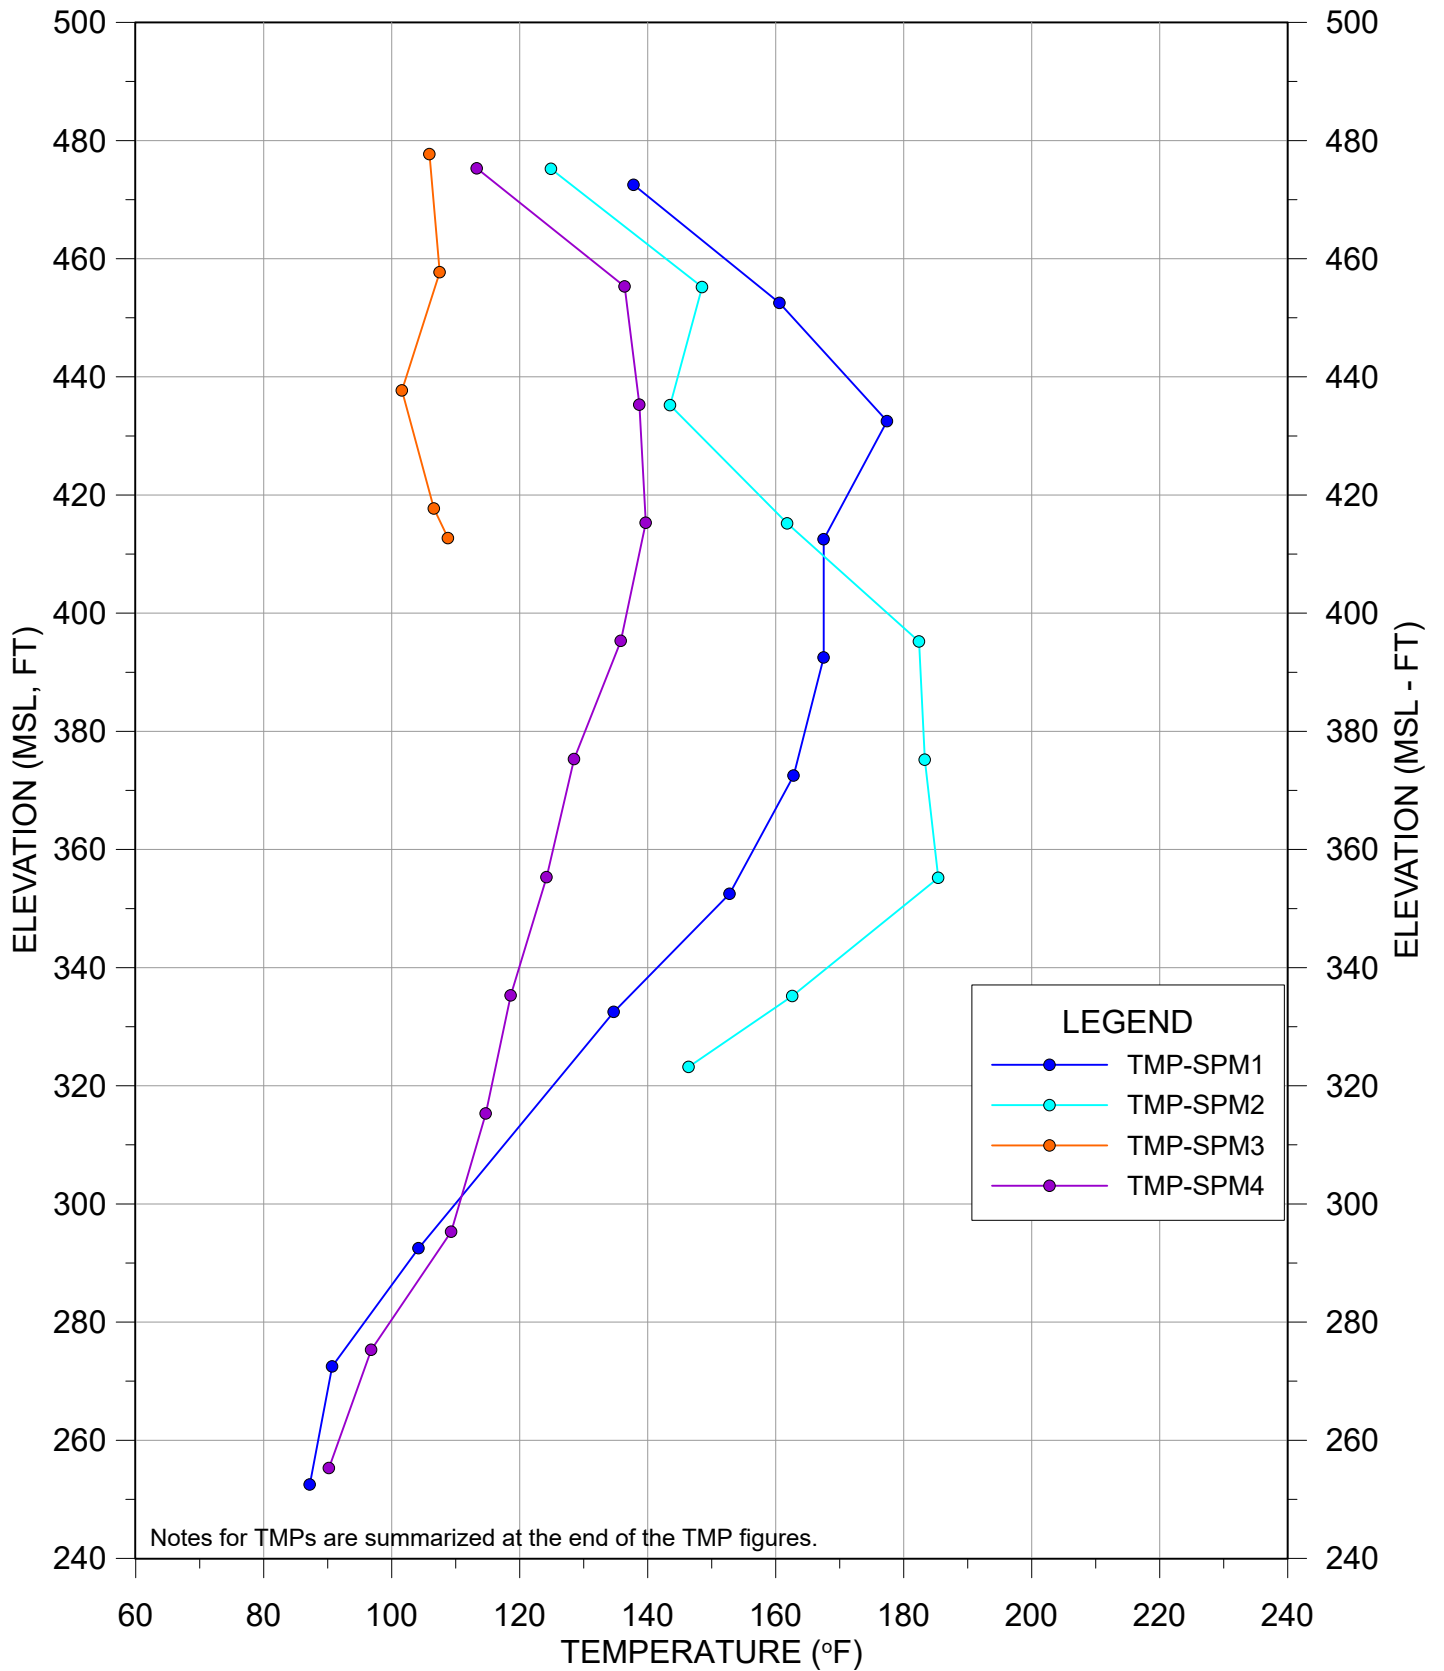

8/3/2020 - SPM

Notes for TMPs are summarized at the end of the TMP figures.