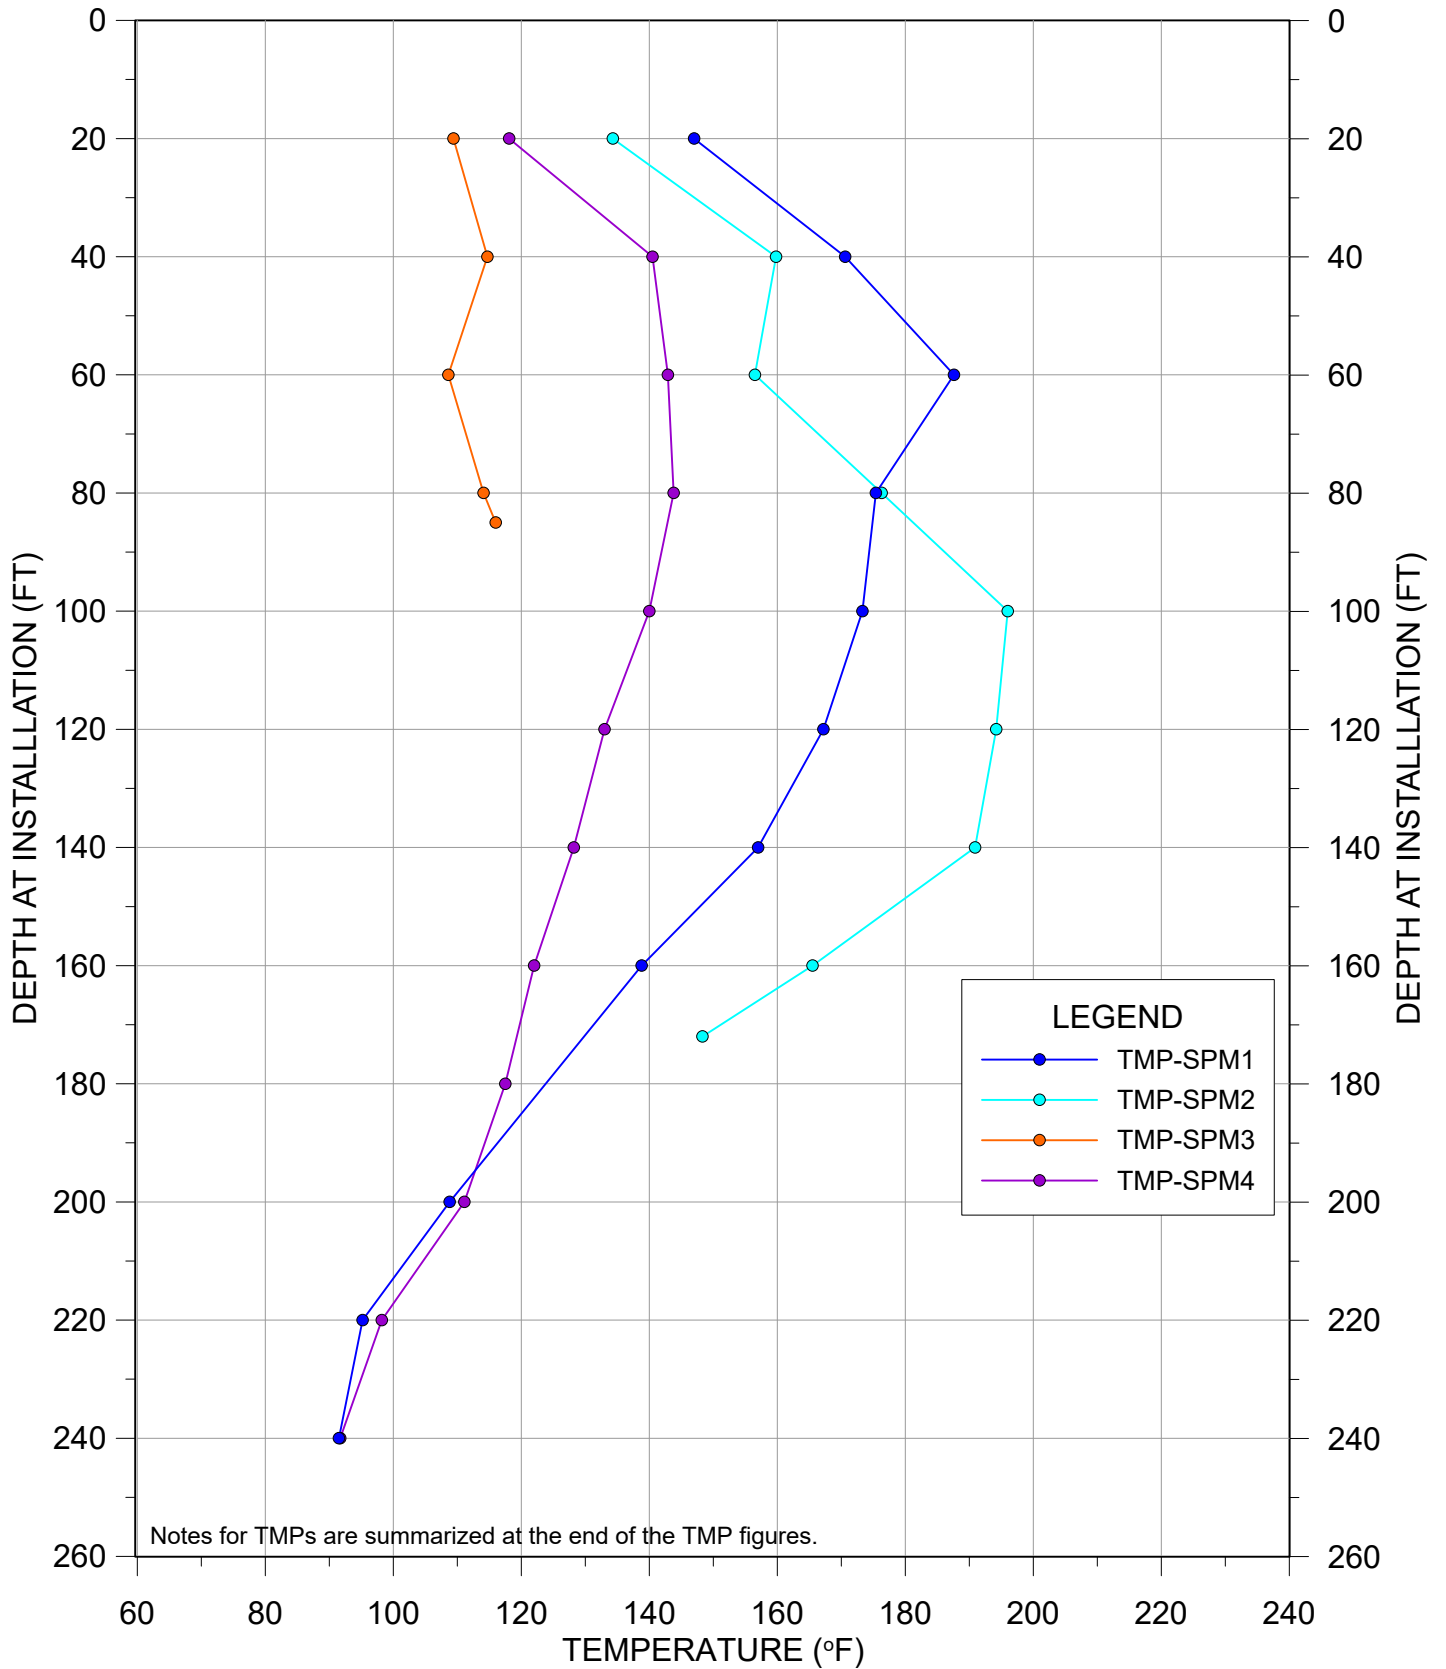

1/27/2020 - SPM

Notes for TMPs are summarized at the end of the TMP figures.