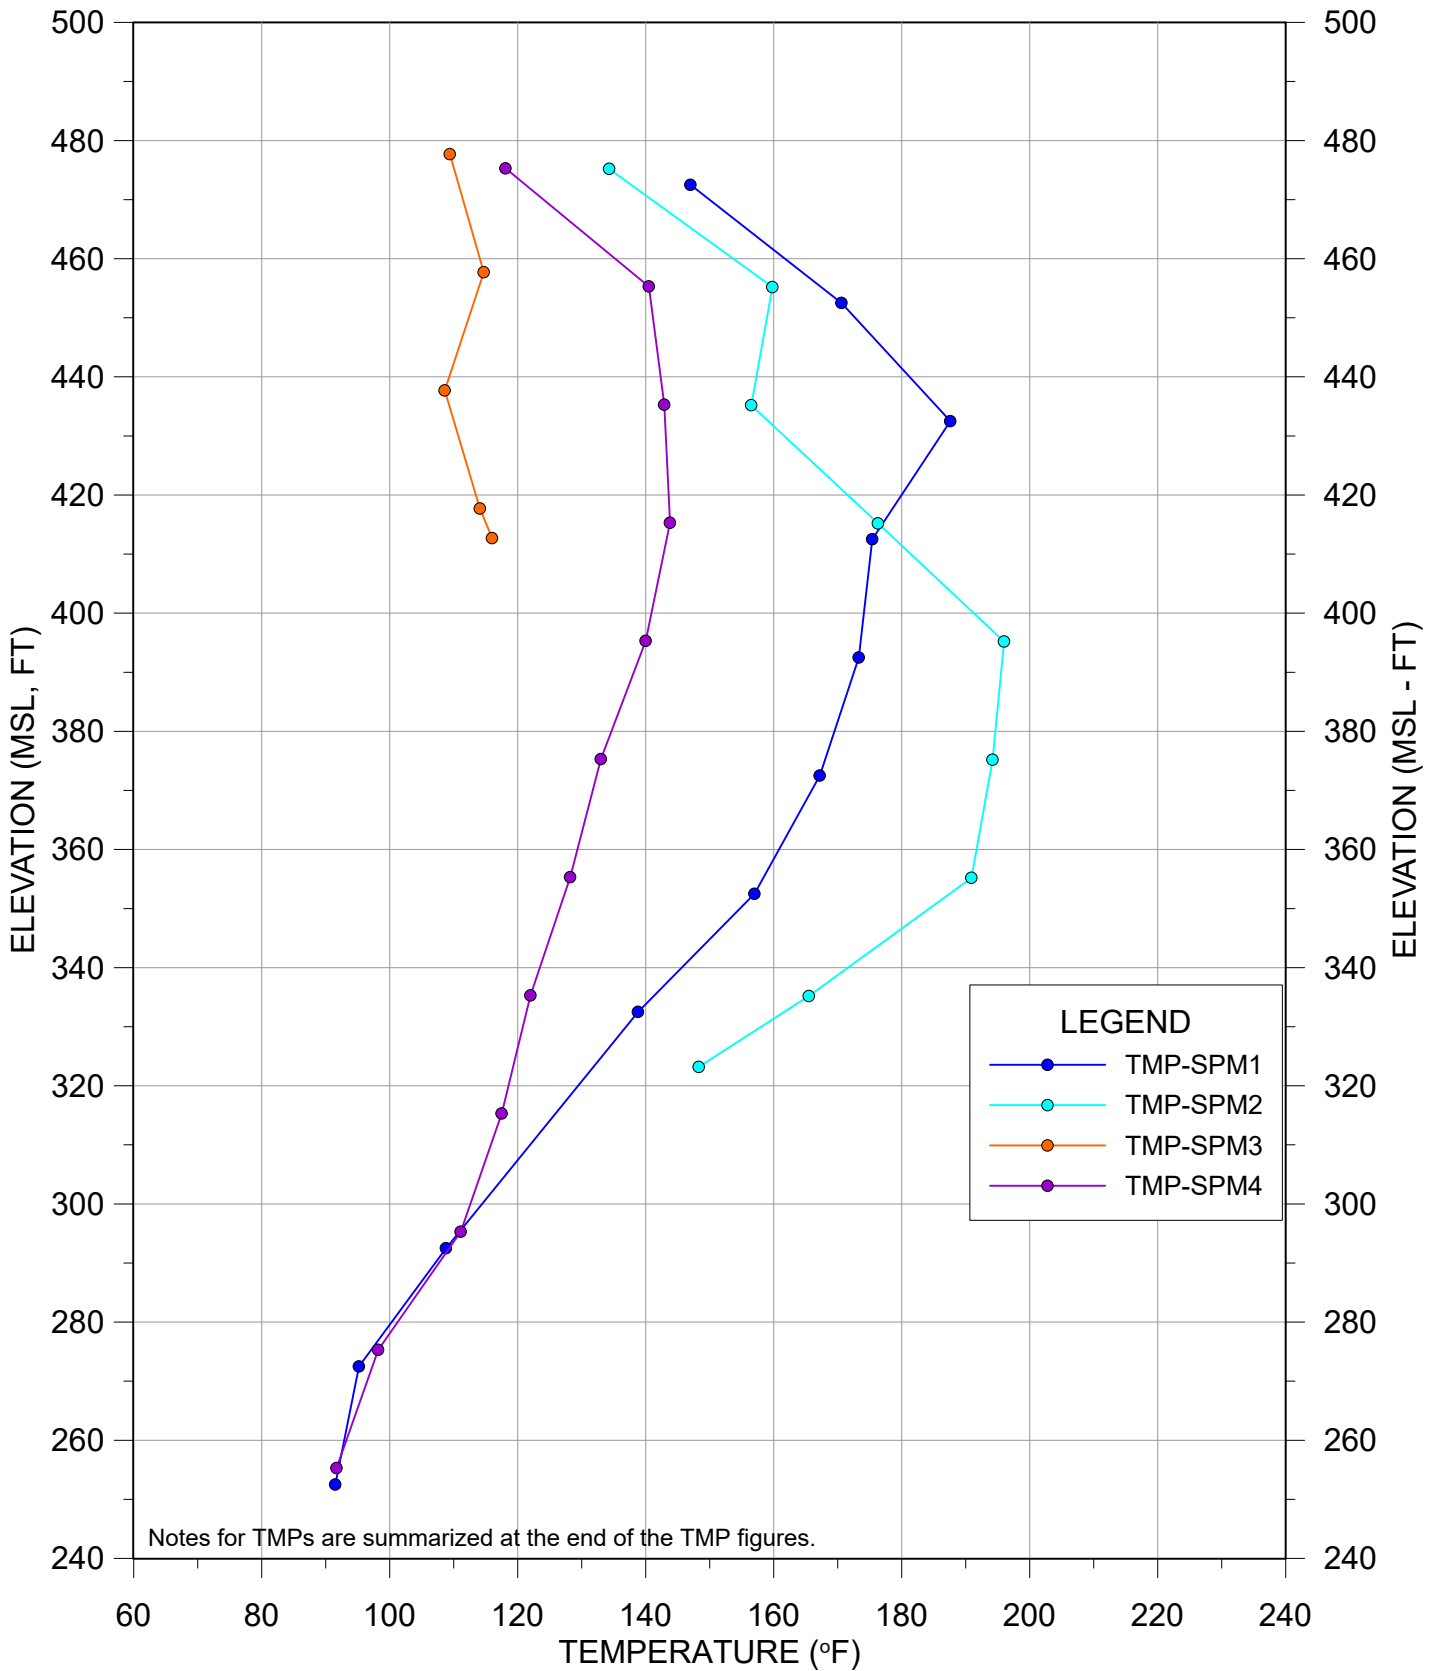

1/27/2020 - SPM

Notes for TMPs are summarized at the end of the TMP figures.

LEGEND

- —●— TMP-SPM1
- —●— TMP-SPM2
- —●— TMP-SPM3
- —●— TMP-SPM4