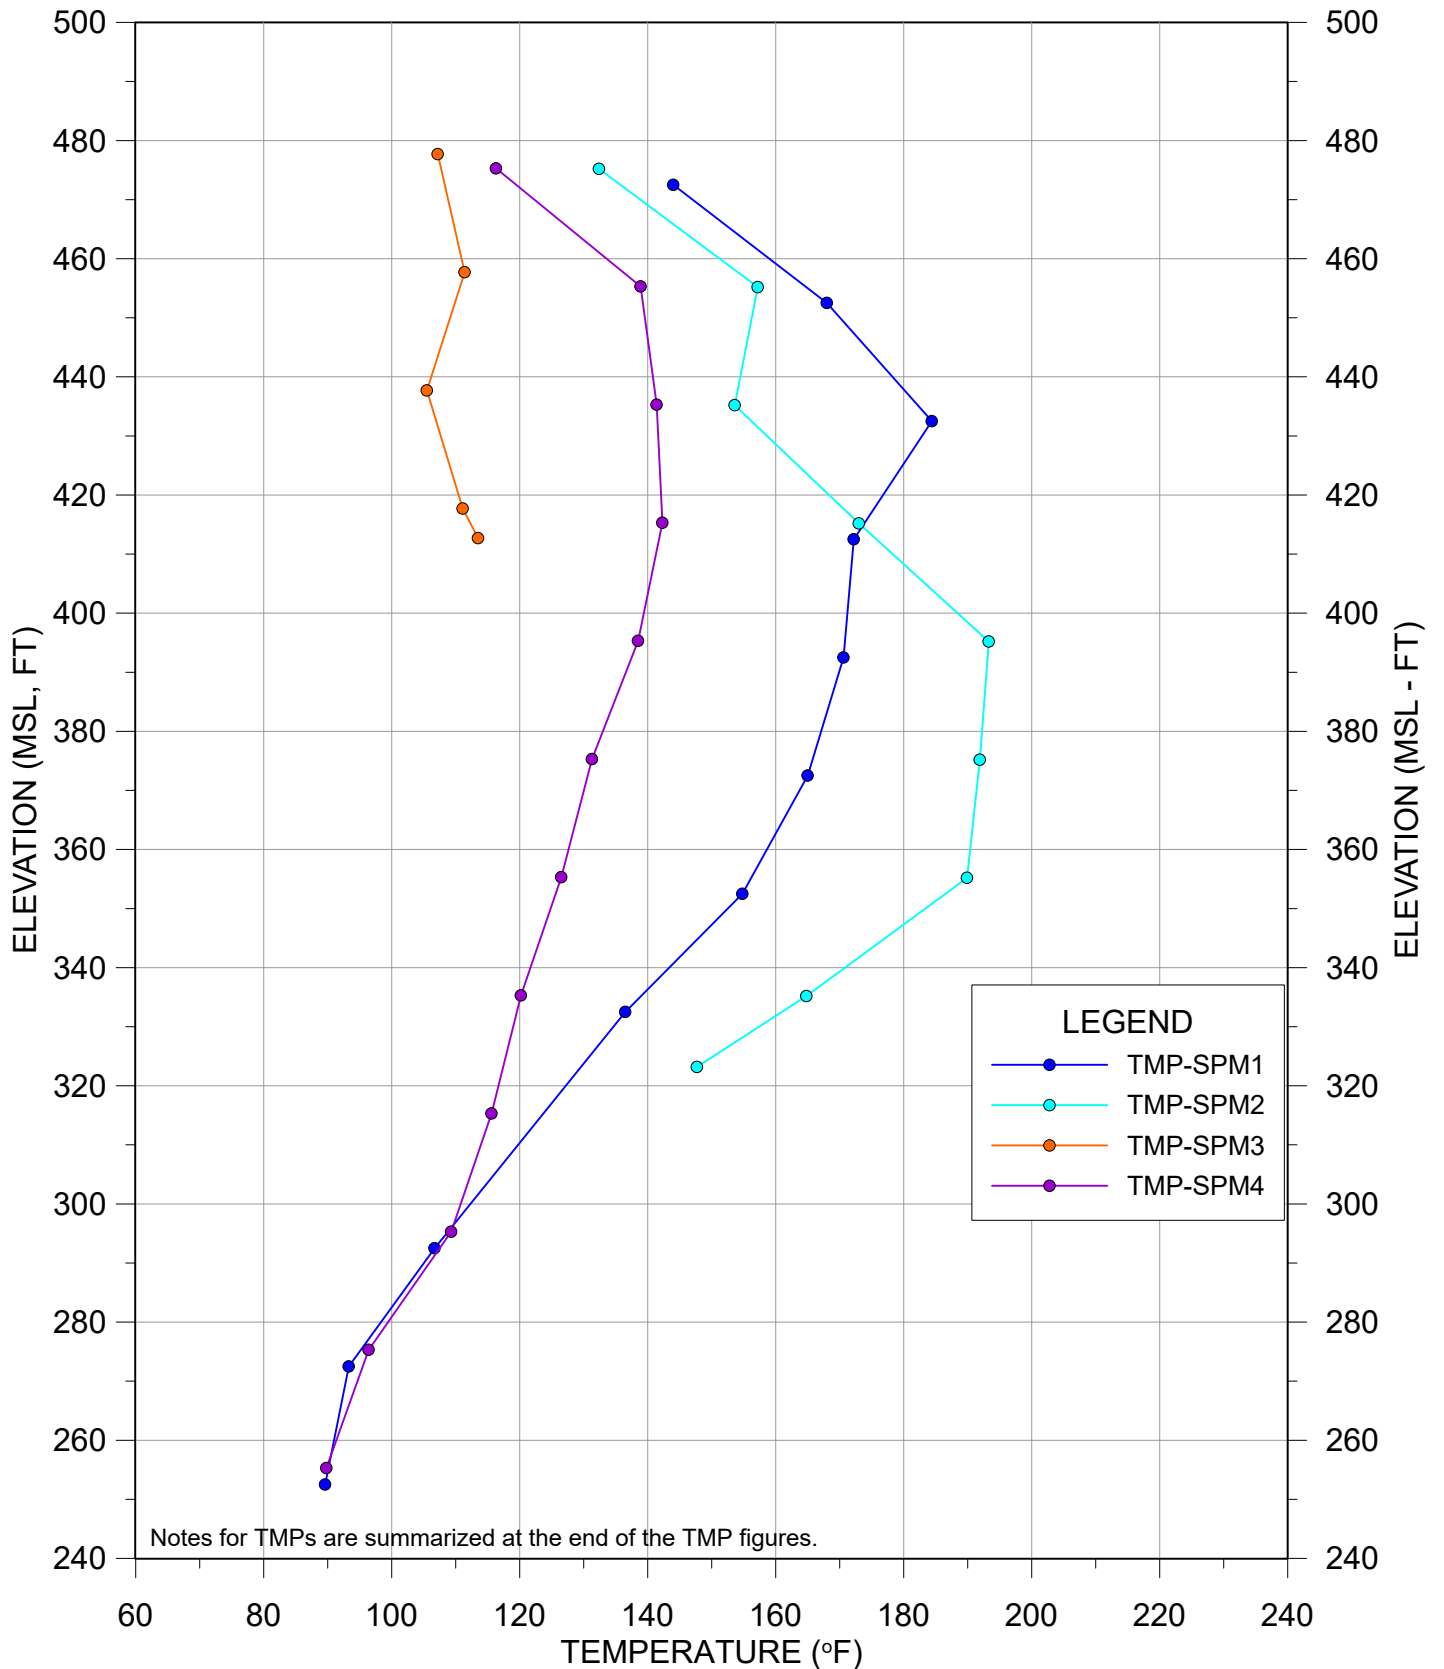

3/2/2020 - SPM

Notes for TMPs are summarized at the end of the TMP figures.

TEMPERATURE VS ELEVATION
BRIDGETON LANDFILL