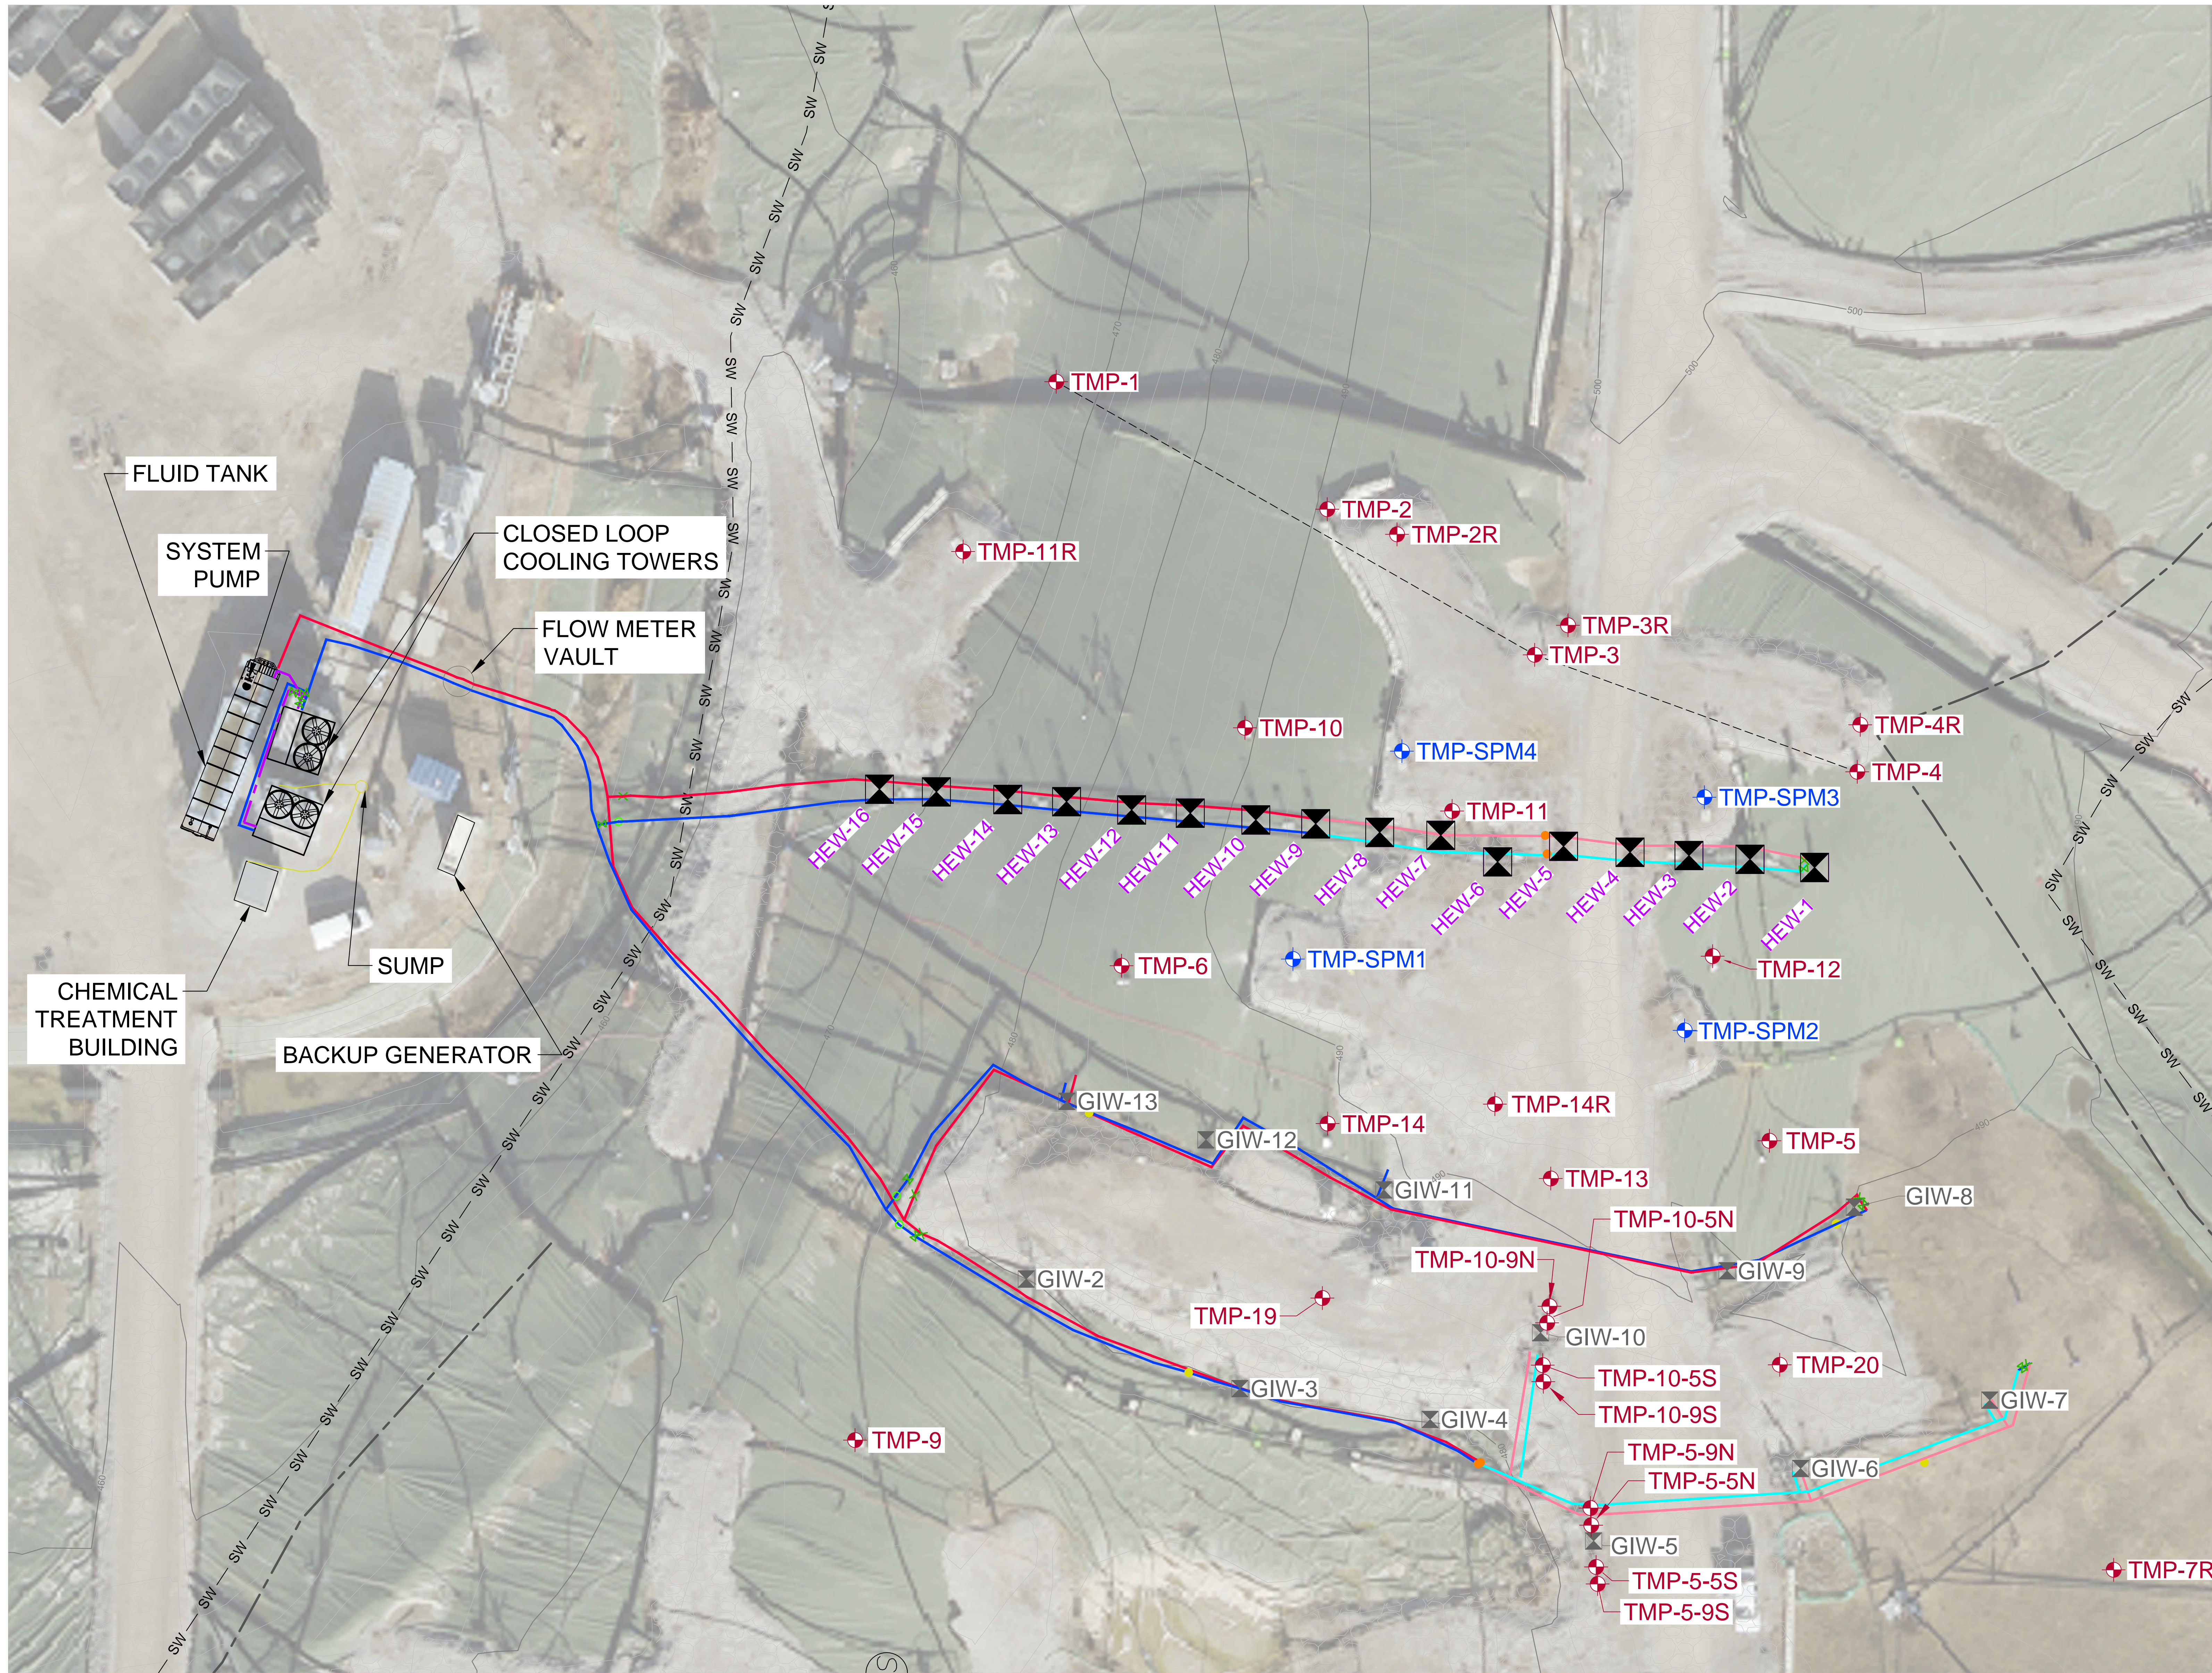

- LEGEND**
- EXISTING TOPOGRAPHY (2' CONTOUR)
 - 500 — EXISTING TOPOGRAPHY (10' CONTOUR)
 - COOLING LOOP EFFLUENT PIPING 4"
 - COOLING LOOP INFLUENT PIPING 4"
 - COOLING LOOP EFFLUENT PIPING 2"
 - COOLING LOOP INFLUENT PIPING 2"
 - TEMPERATURE MONITORING LOCATION
 - ✕ CHECK VALVE
 - ⊗ FLOW CONTROL VALVE
 - FLOWMETERS
 - SW — SW — SW — SOLID WASTE PERMIT BOUNDARY
 - QUARRY HIGHWALL
 - ⊕ TMP-6 TEMPERATURE MONITORING PROBE
 - ⊕ TMP-SPM3 TEMPERATURE MONITORING PROBE - SYSTEM PERFORMANCE MONITORING
 - ⊗ HEAT EXTRACTION POINT