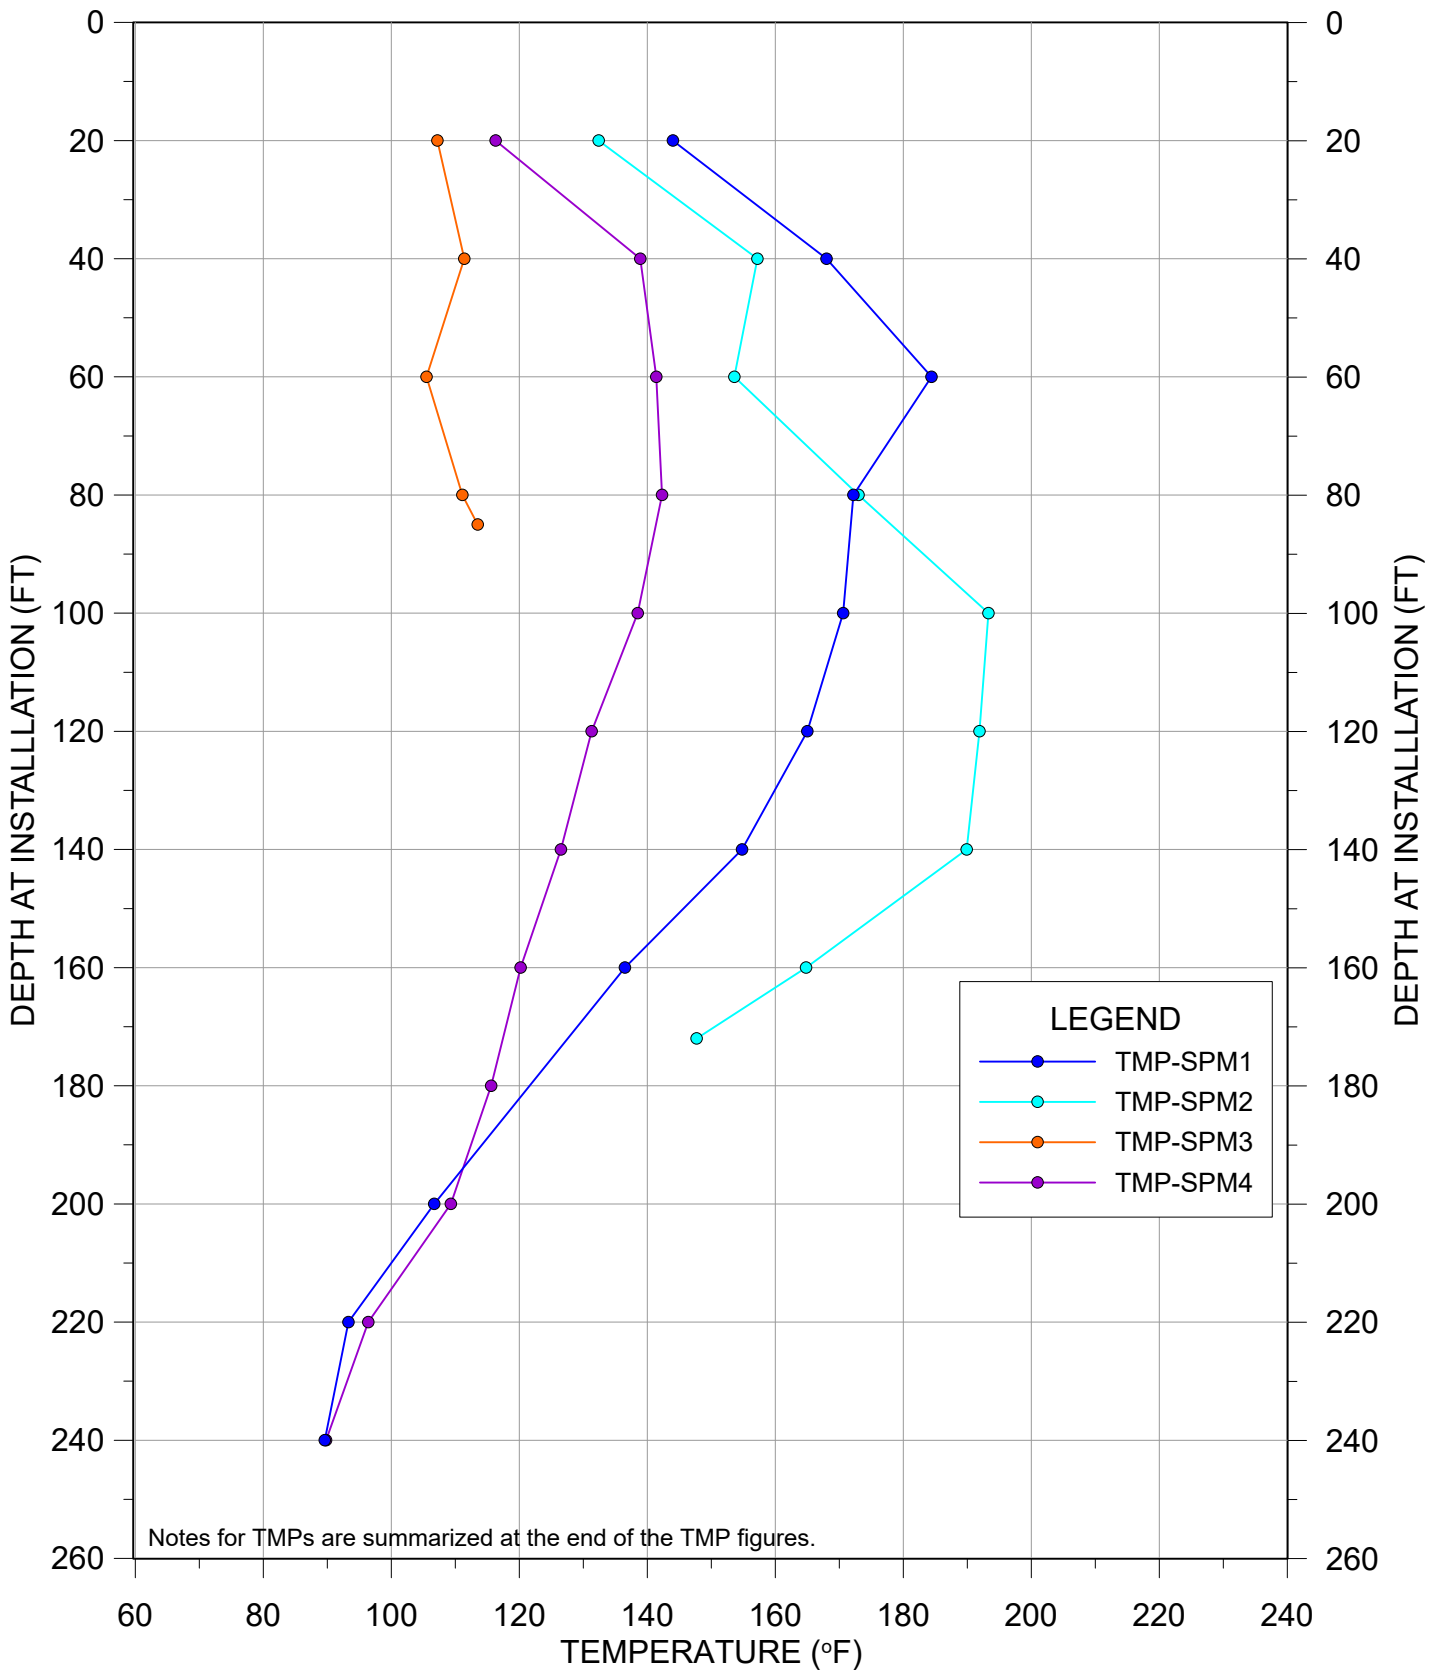

3/2/2020 - SPM

TEMPERATURE VS DEPTH
BRIDGETON LANDFILL