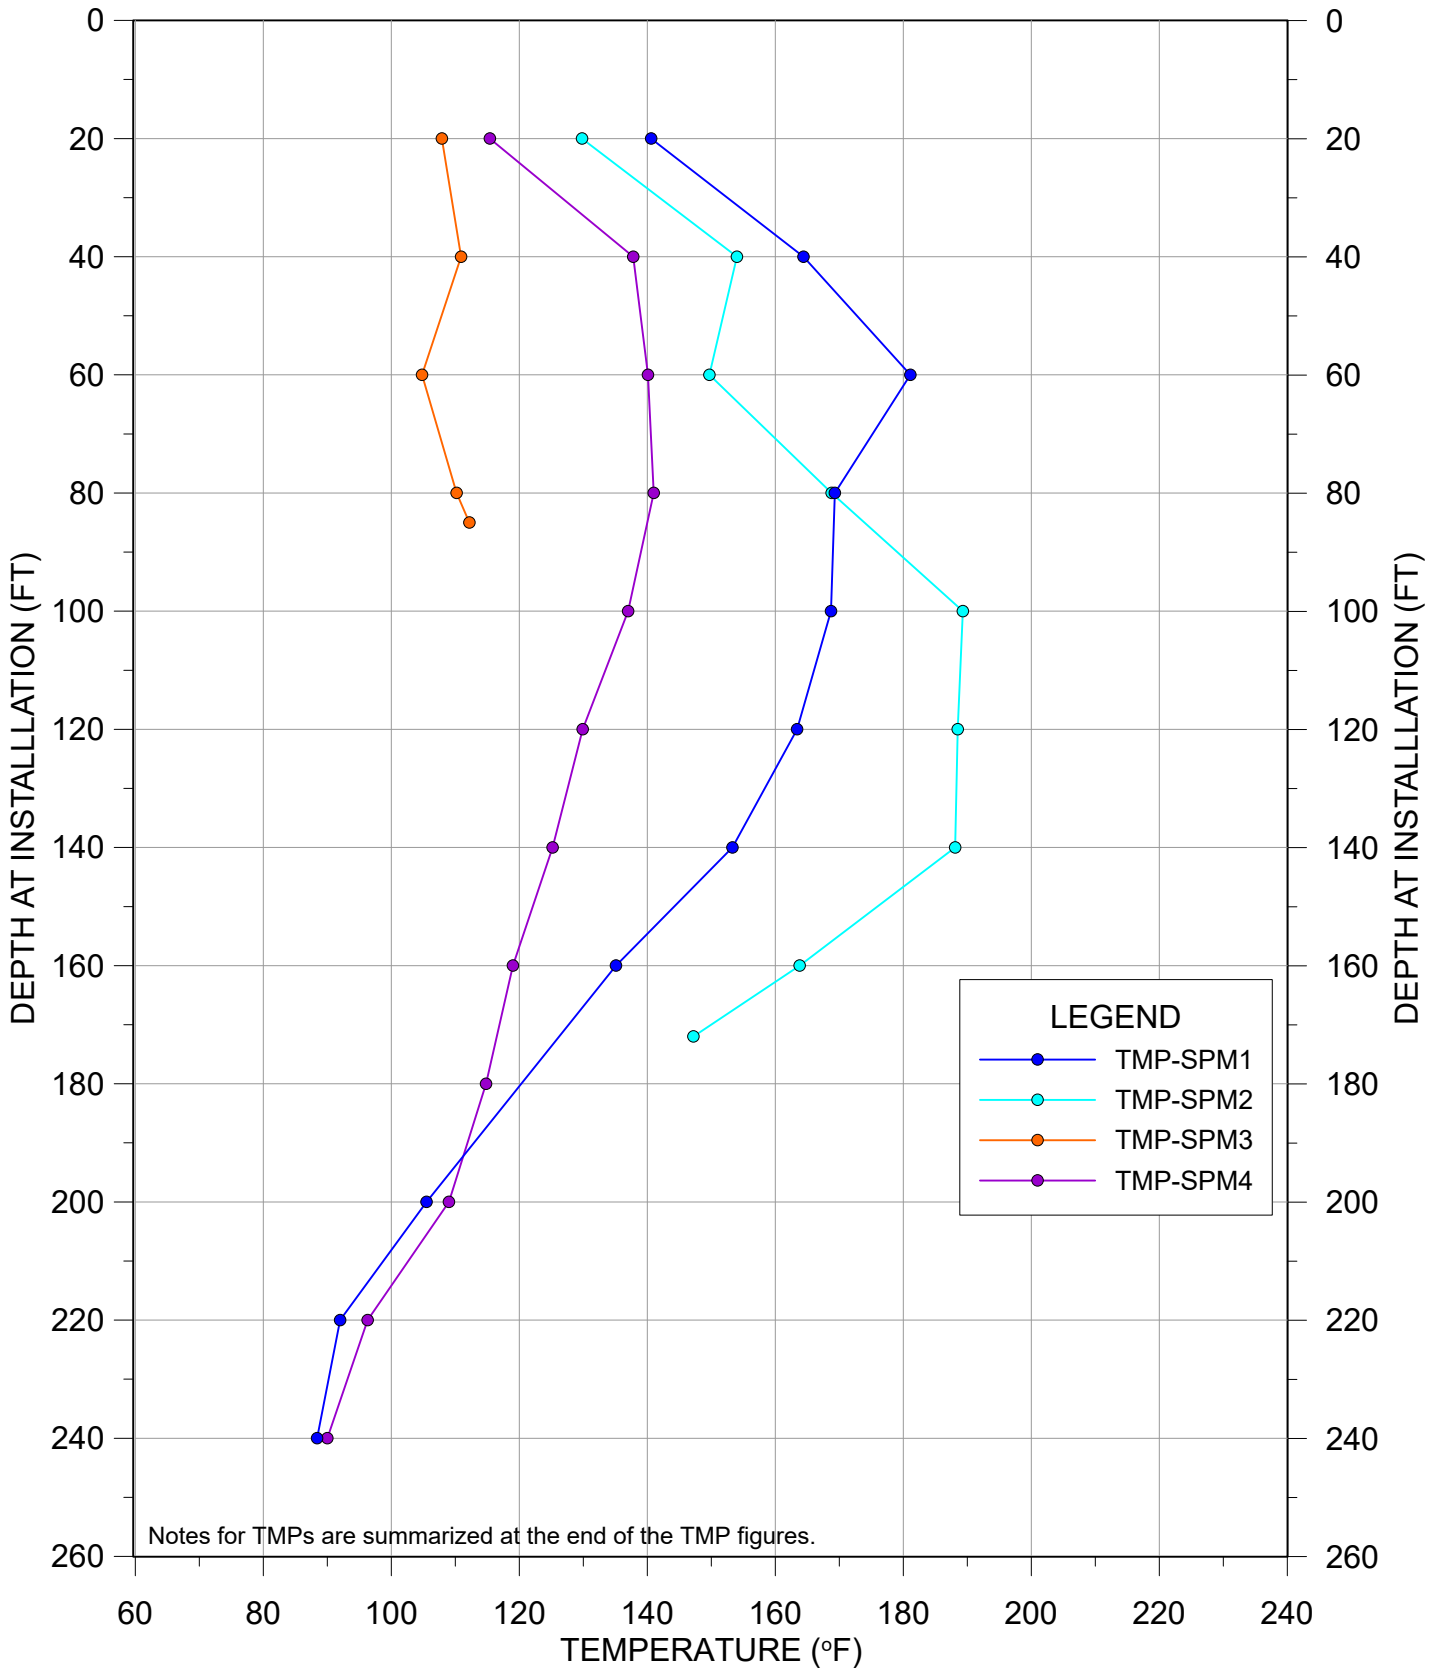

4/27/2020 - SPM

TEMPERATURE VS DEPTH
BRIDGETON LANDFILL