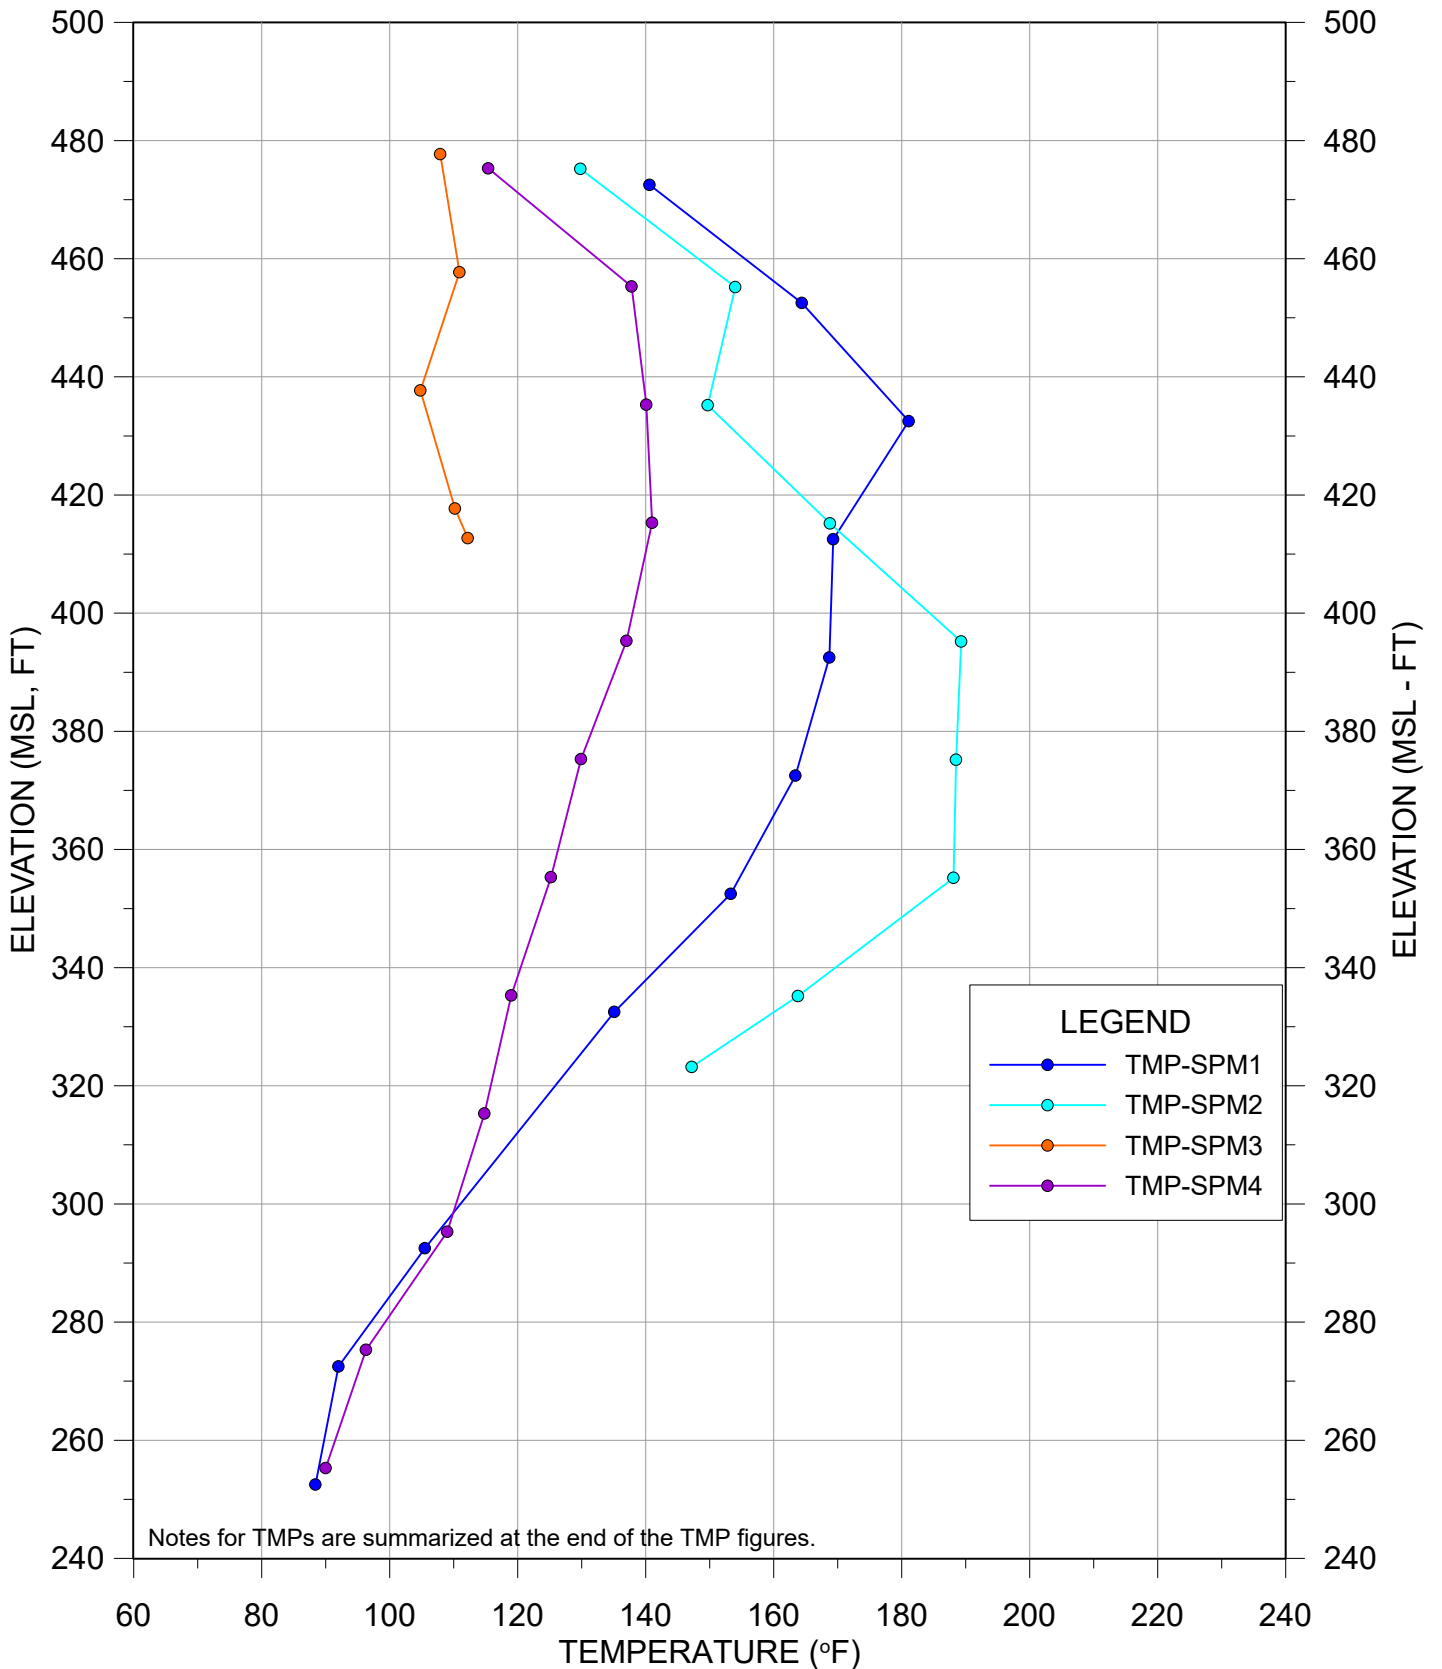

4/27/2020 - SPM

Notes for TMPs are summarized at the end of the TMP figures.

LEGEND

- —●— TMP-SPM1
- —●— TMP-SPM2
- —●— TMP-SPM3
- —●— TMP-SPM4