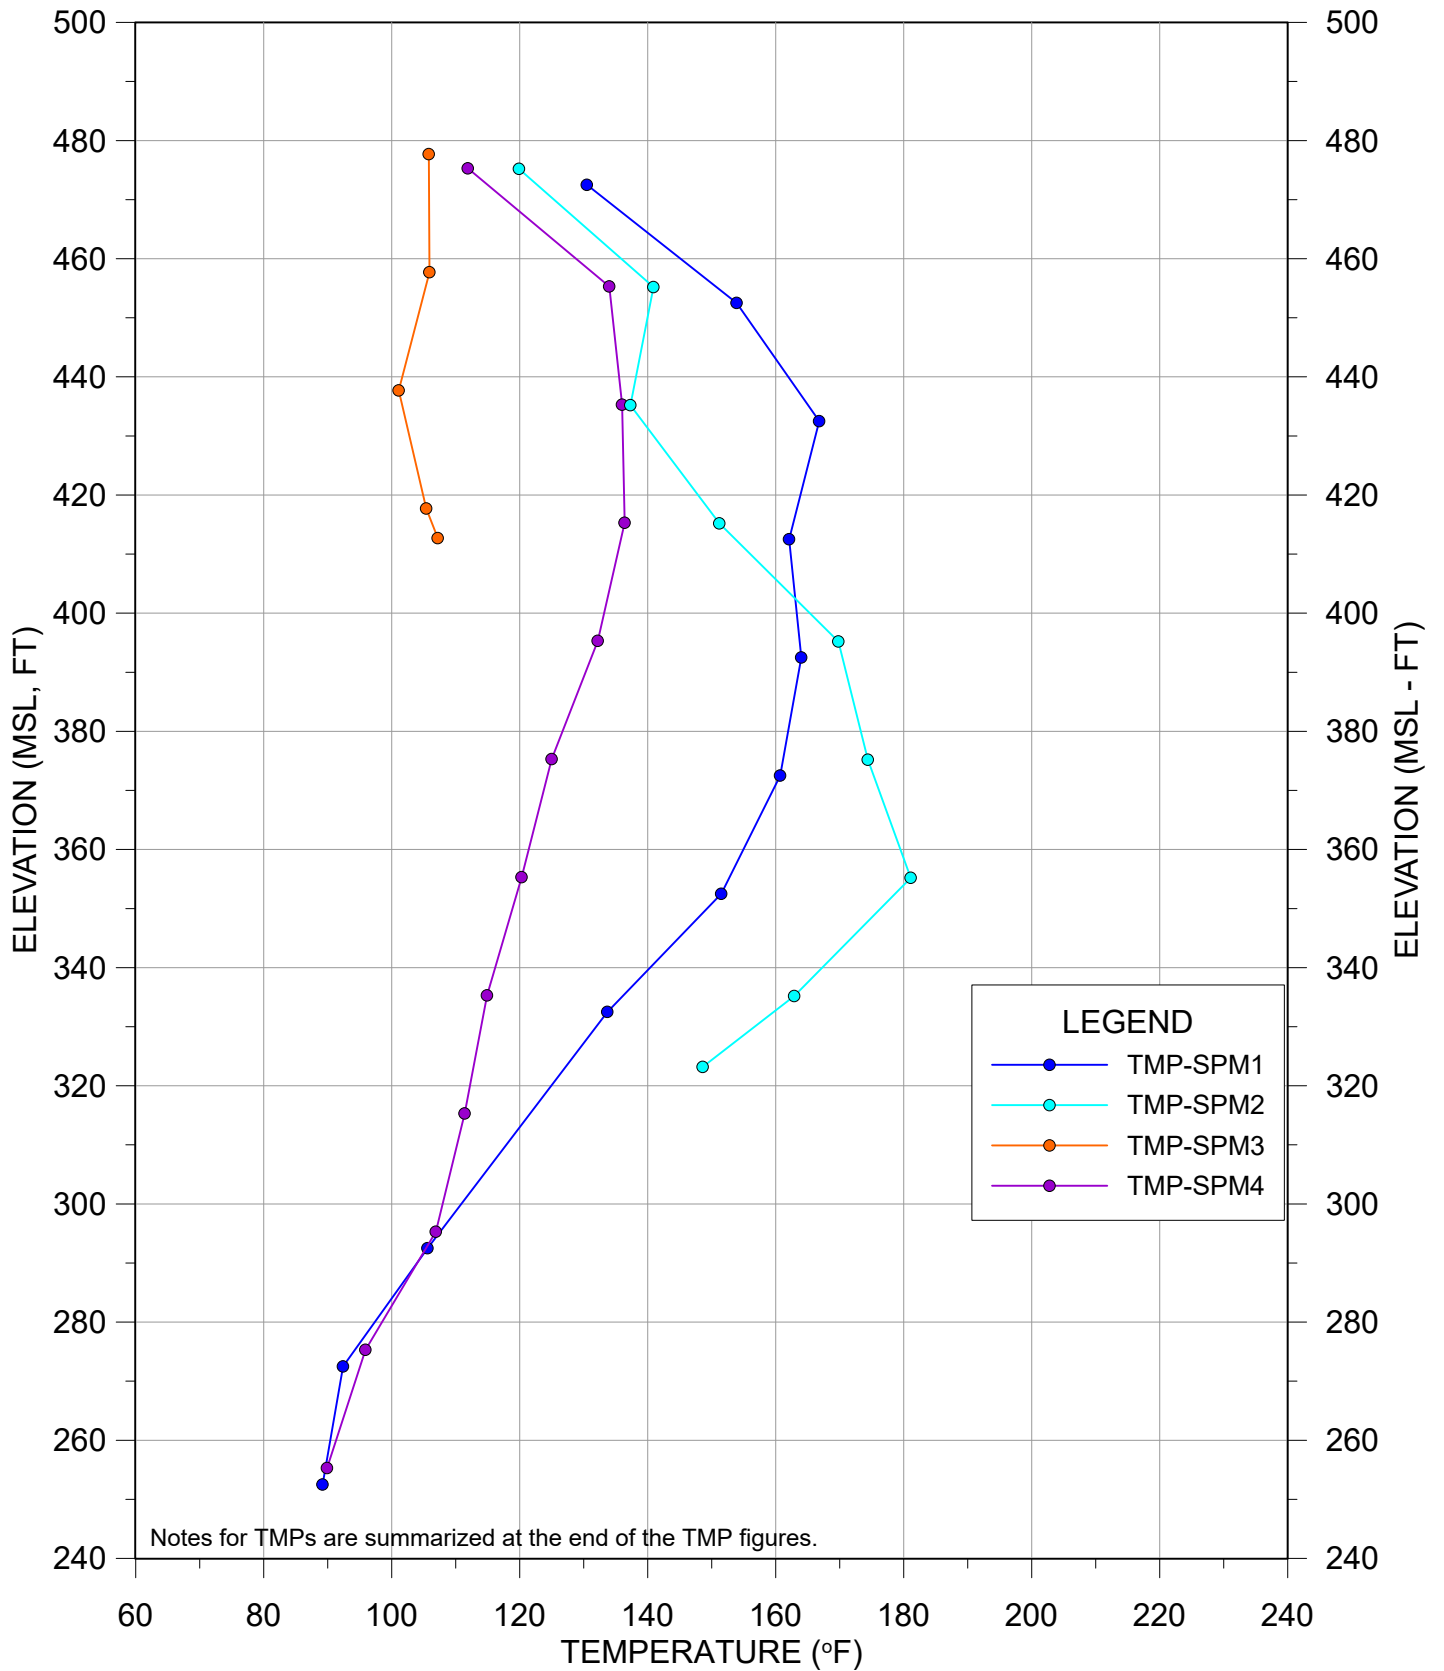

5/24/2021 - SPM

TEMPERATURE VS ELEVATION
BRIDGETON LANDFILL