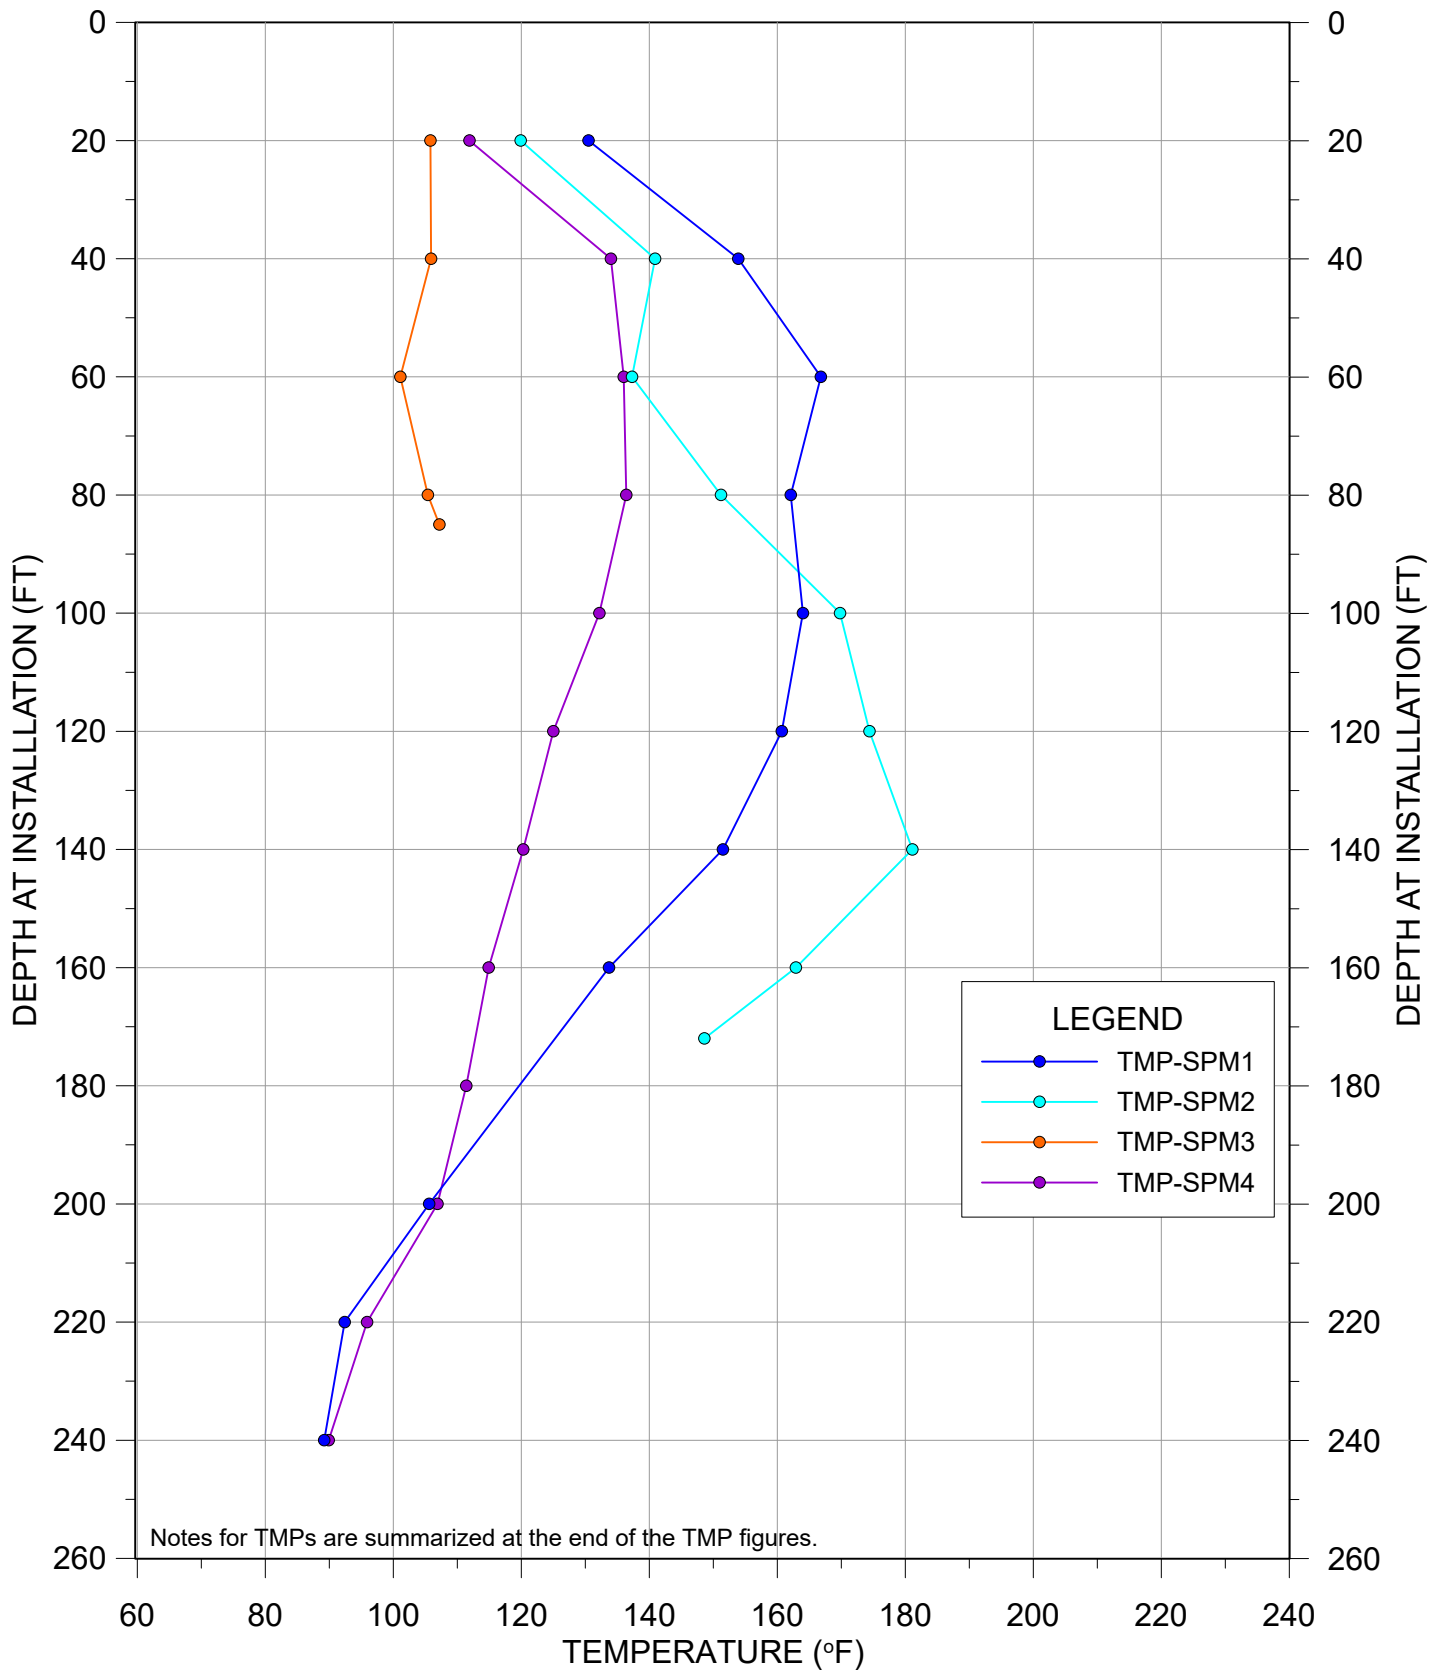

5/24/2021 - SPM

Notes for TMPs are summarized at the end of the TMP figures.