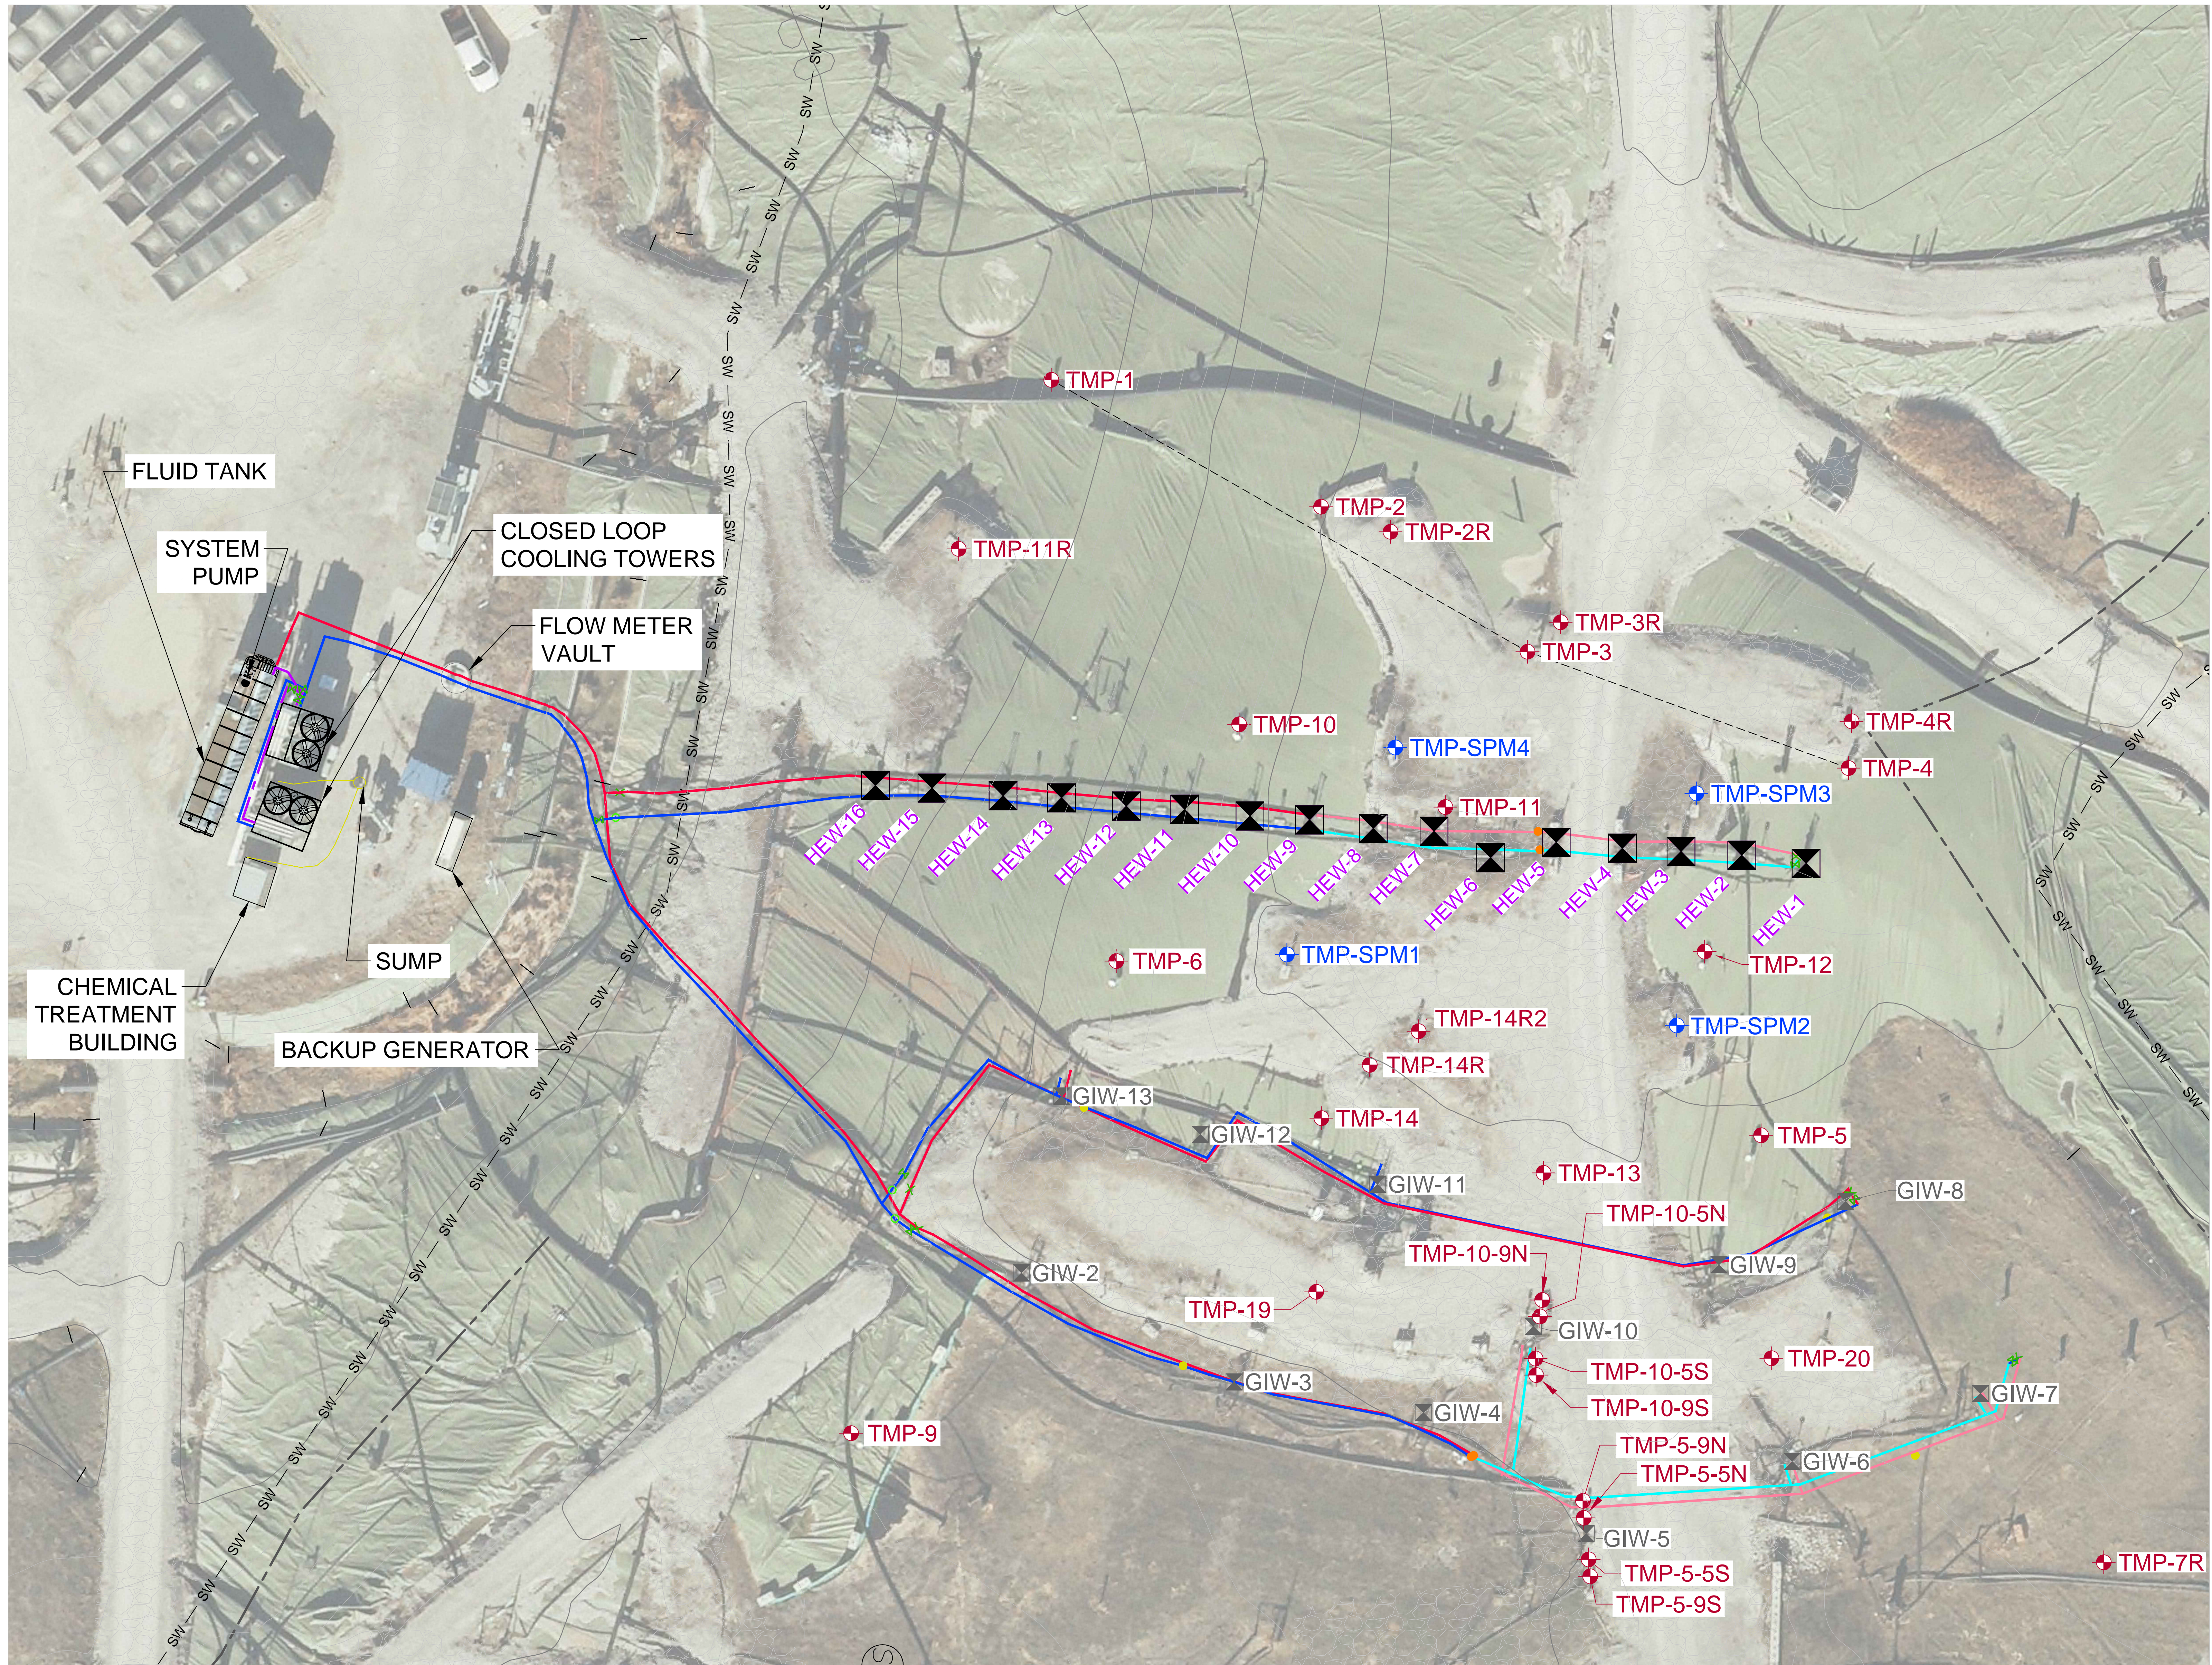

Appendix C

Neck Heat Extraction System Plan View

- LEGEND**
- EXISTING TOPOGRAPHY (2' CONTOUR)
 - 500 — EXISTING TOPOGRAPHY (10' CONTOUR)
 - COOLING LOOP EFFLUENT PIPING 4"
 - COOLING LOOP INFLUENT PIPING 4"
 - COOLING LOOP EFFLUENT PIPING 2"
 - COOLING LOOP INFLUENT PIPING 2"
 - TEMPERATURE MONITORING LOCATION
 - × CHECK VALVE
 - ⊕ FLOW CONTROL VALVE
 - FLOWMETERS
 - SW — SW — SW — SOLID WASTE PERMIT BOUNDARY
 - — — QUARRY HIGHWALL
 - ⊕ TMP-6 TEMPERATURE MONITORING PROBE
 - ⊕ TMP-SPM3 TEMPERATURE MONITORING PROBE - SYSTEM PERFORMANCE MONITORING
 - ⊕ HEAT EXTRACTION POINT