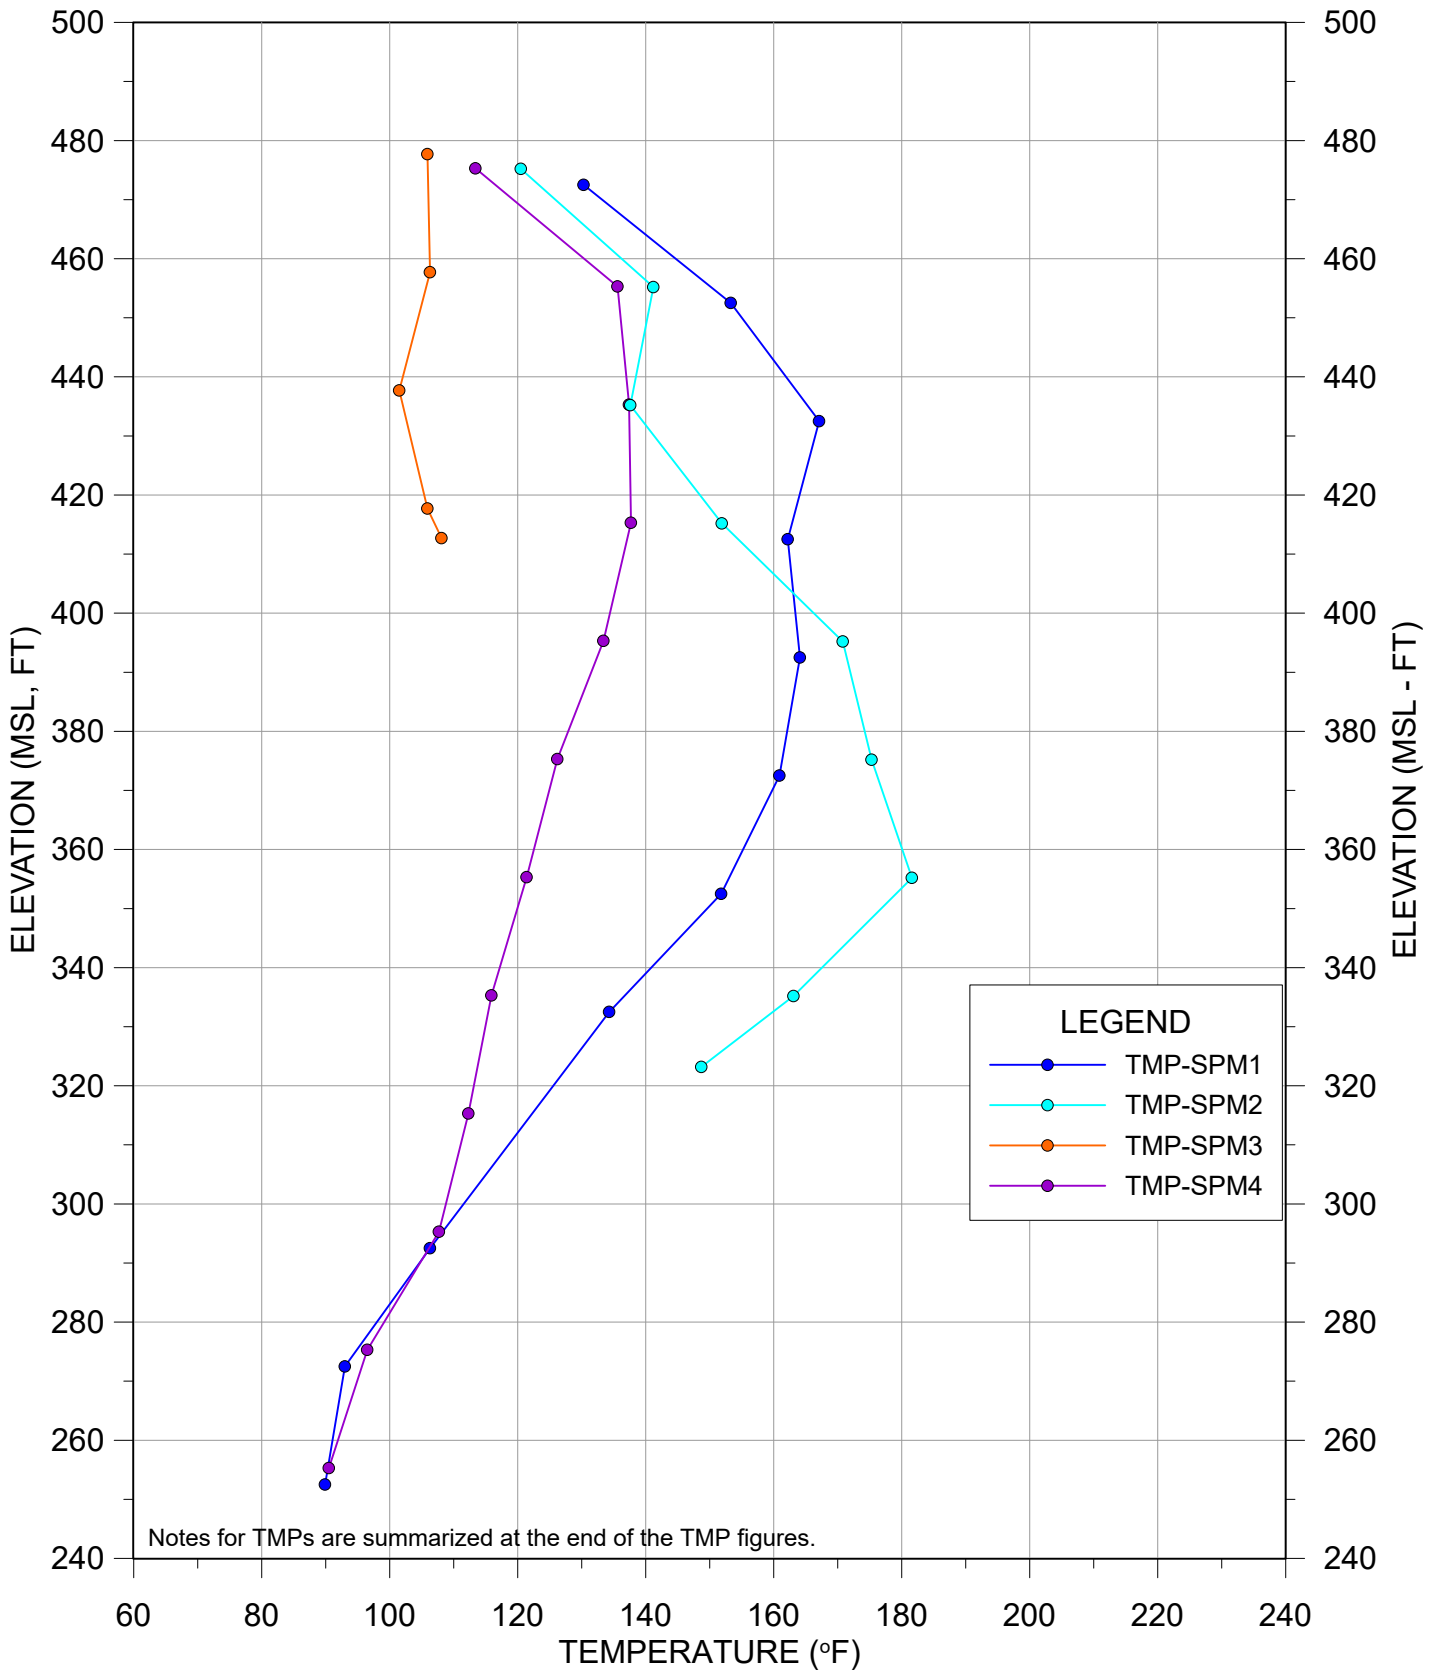

5/3/2021 - SPM

Notes for TMPs are summarized at the end of the TMP figures.

LEGEND

- —●— TMP-SPM1
- —●— TMP-SPM2
- —●— TMP-SPM3
- —●— TMP-SPM4