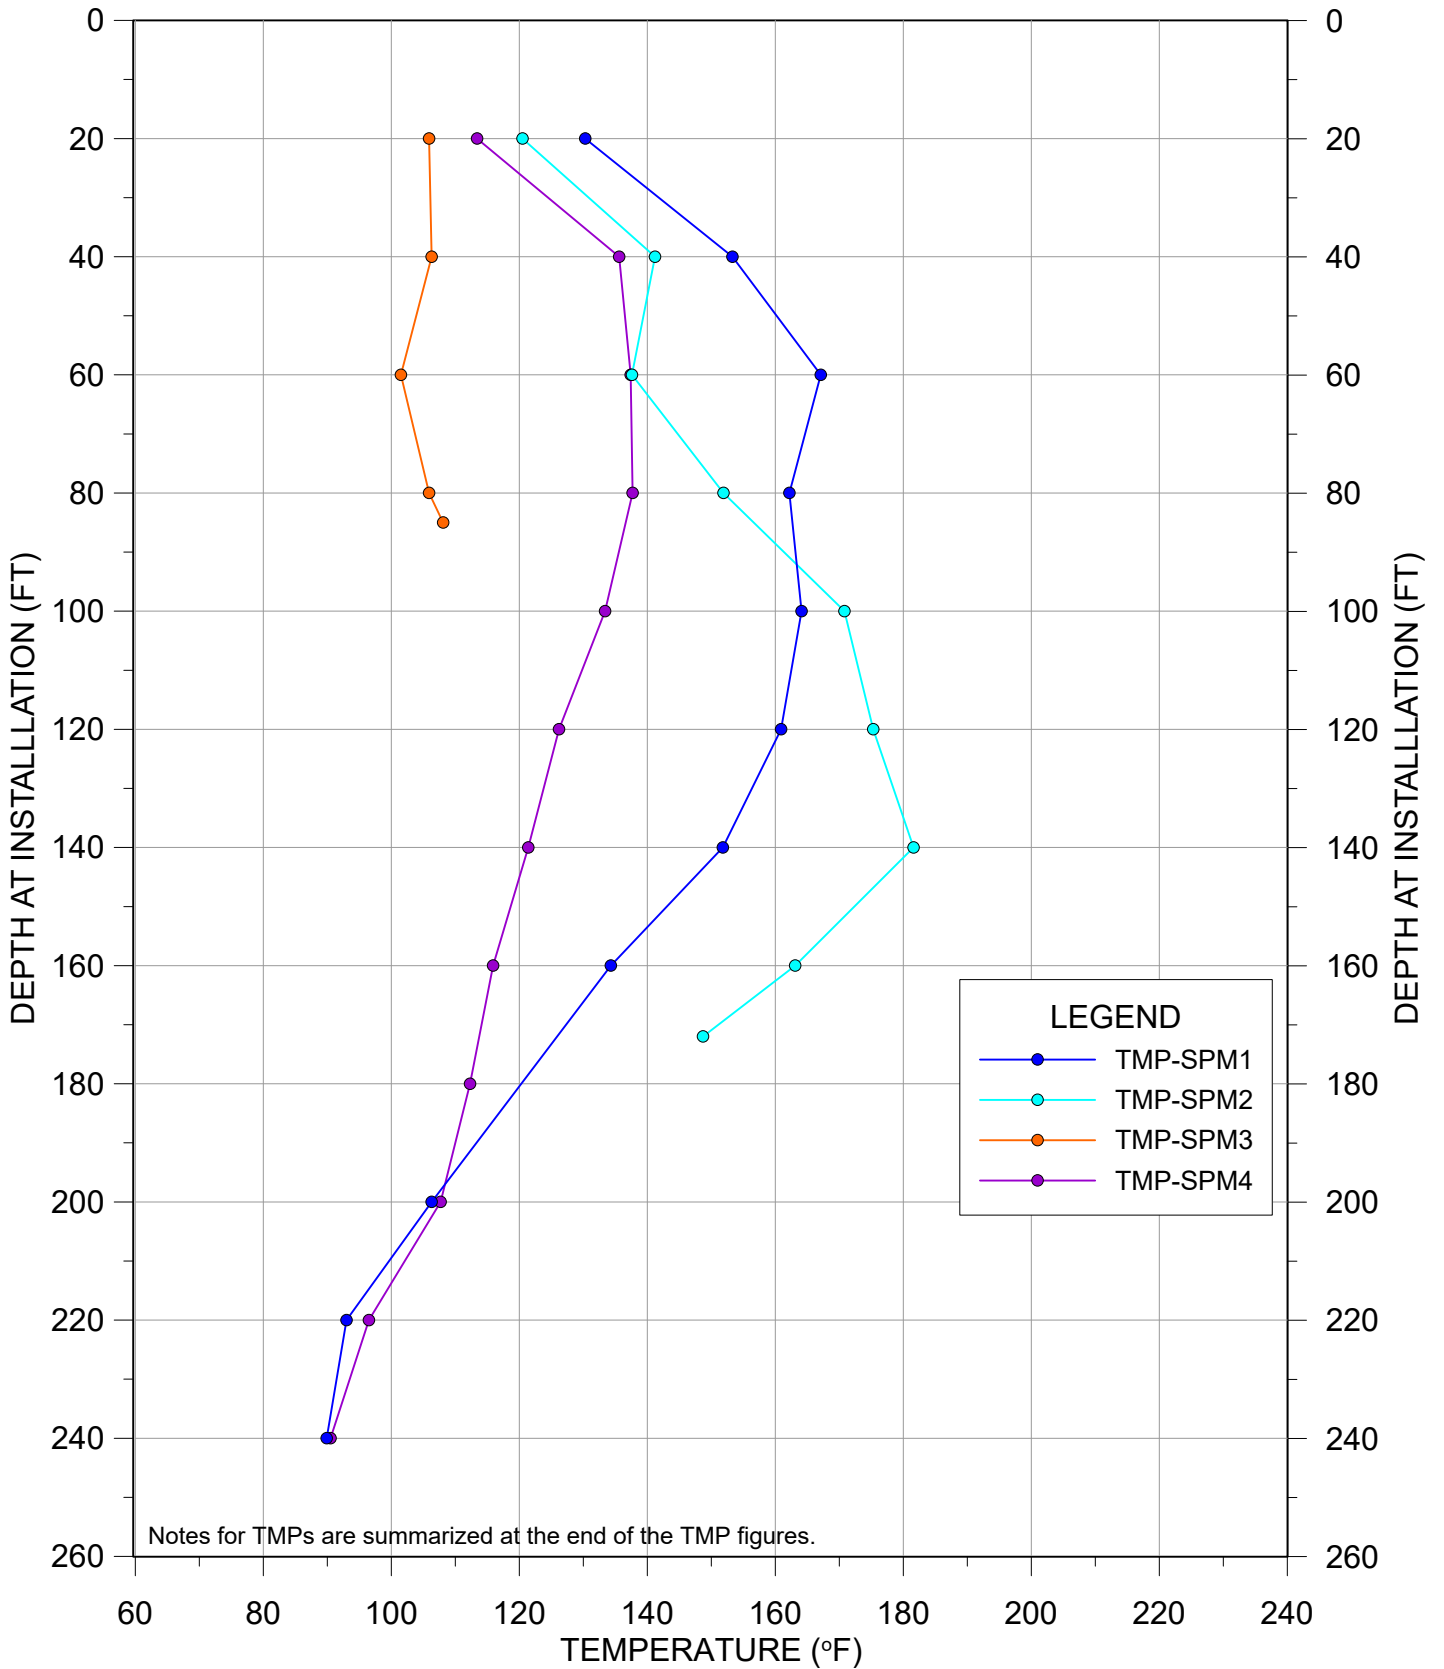

5/3/2021 - SPM

TEMPERATURE VS DEPTH
BRIDGETON LANDFILL