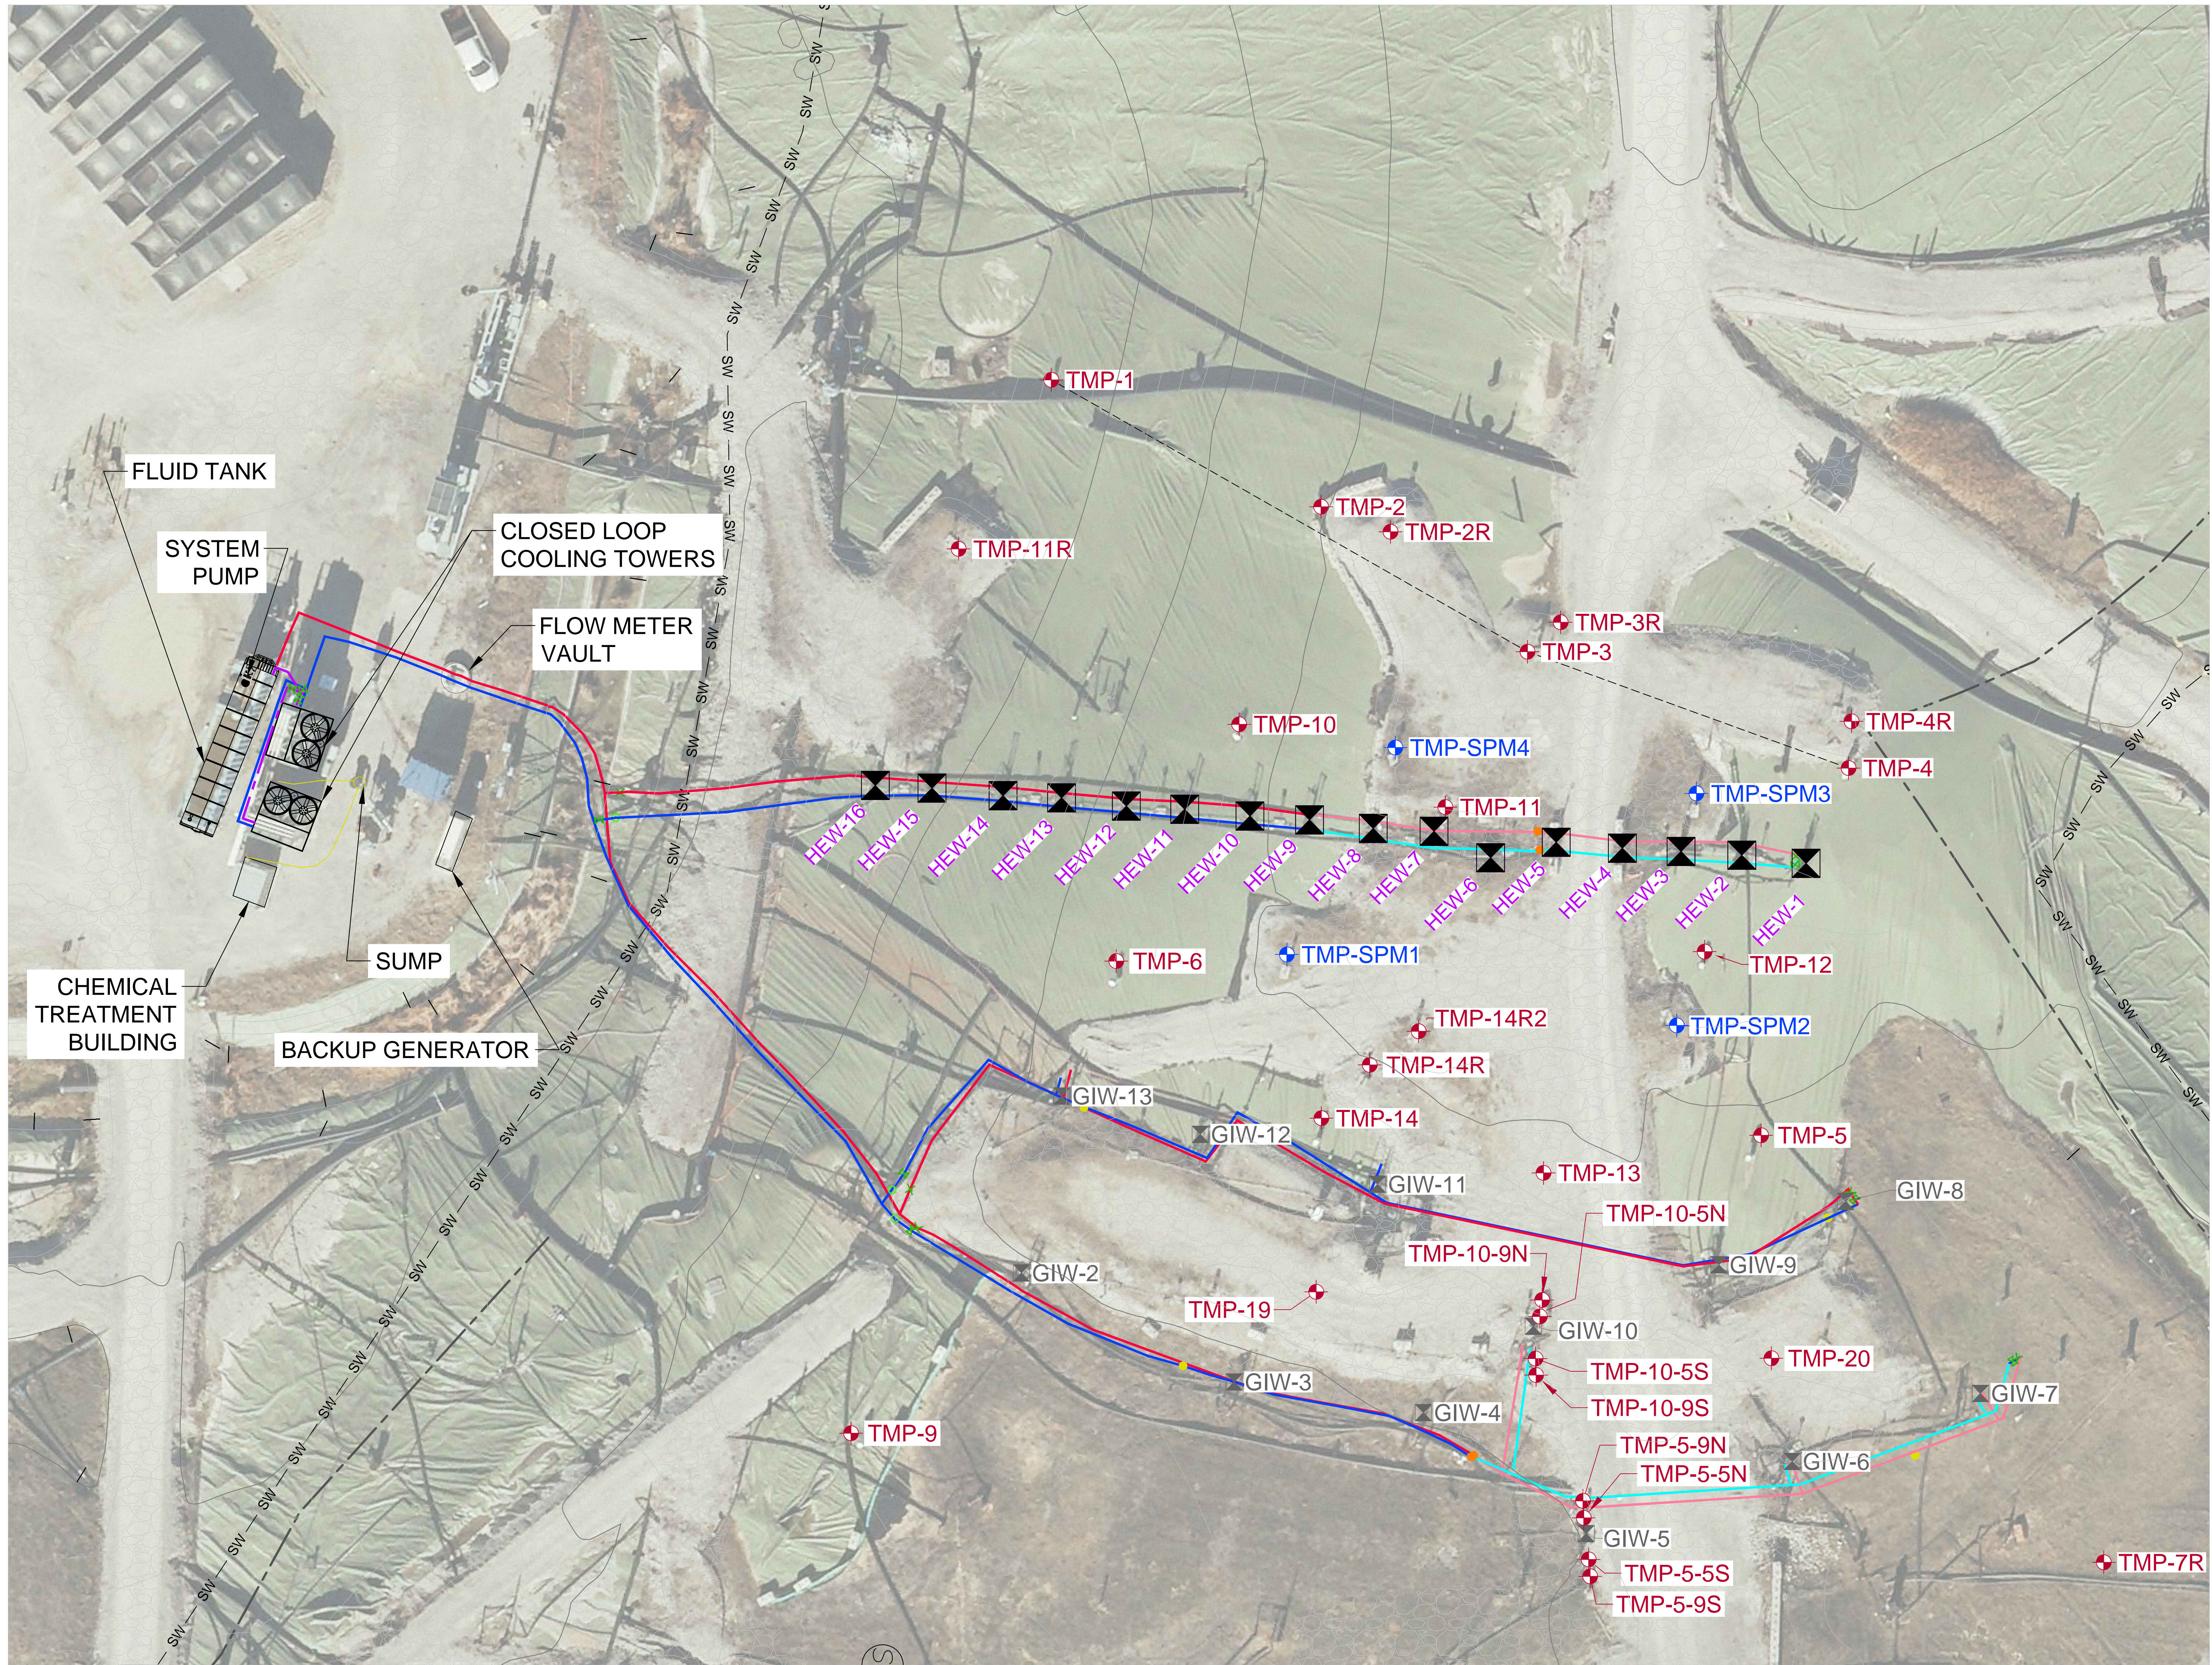

Readings By: Michael Spurgeon

Appendix C

Neck Heat Extraction System Plan View

- LEGEND**
- EXISTING TOPOGRAPHY (2' CONTOUR)
 - 500 — EXISTING TOPOGRAPHY (10' CONTOUR)
 - COOLING LOOP EFFLUENT PIPING 4"
 - COOLING LOOP INFLUENT PIPING 4"
 - COOLING LOOP EFFLUENT PIPING 2"
 - COOLING LOOP INFLUENT PIPING 2"
 - TEMPERATURE MONITORING LOCATION
 - × CHECK VALVE
 - ⊕ FLOW CONTROL VALVE
 - FLOWMETERS
 - SW — SW — SW — SOLID WASTE PERMIT BOUNDARY
 - — — QUARRY HIGHWALL
 - ⊕ TMP-6 TEMPERATURE MONITORING PROBE
 - ⊕ TMP-SPM3 TEMPERATURE MONITORING PROBE - SYSTEM PERFORMANCE MONITORING
 - ⊕ HEAT EXTRACTION POINT