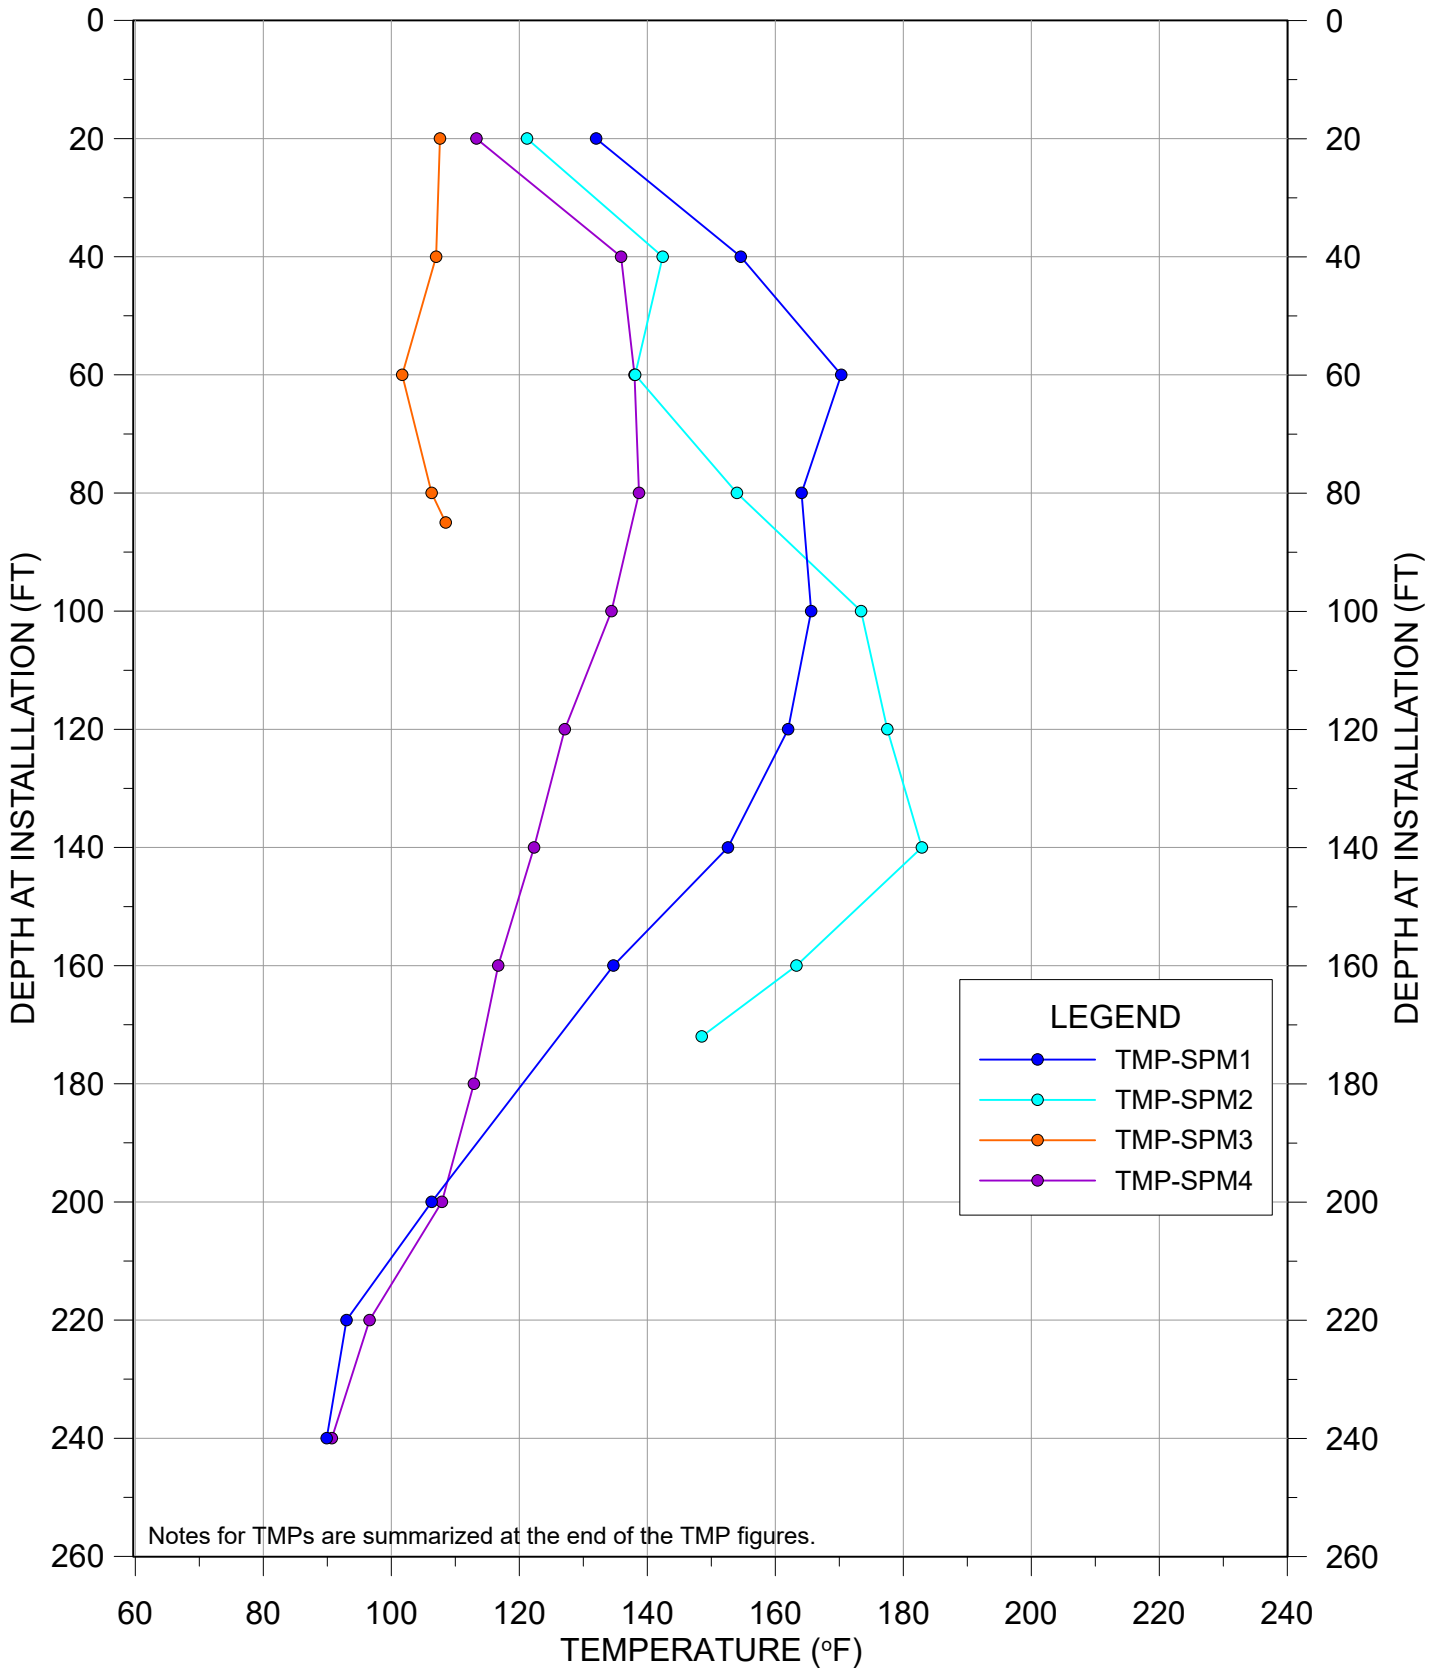

3/1/2021 - SPM

TEMPERATURE VS DEPTH
BRIDGETON LANDFILL