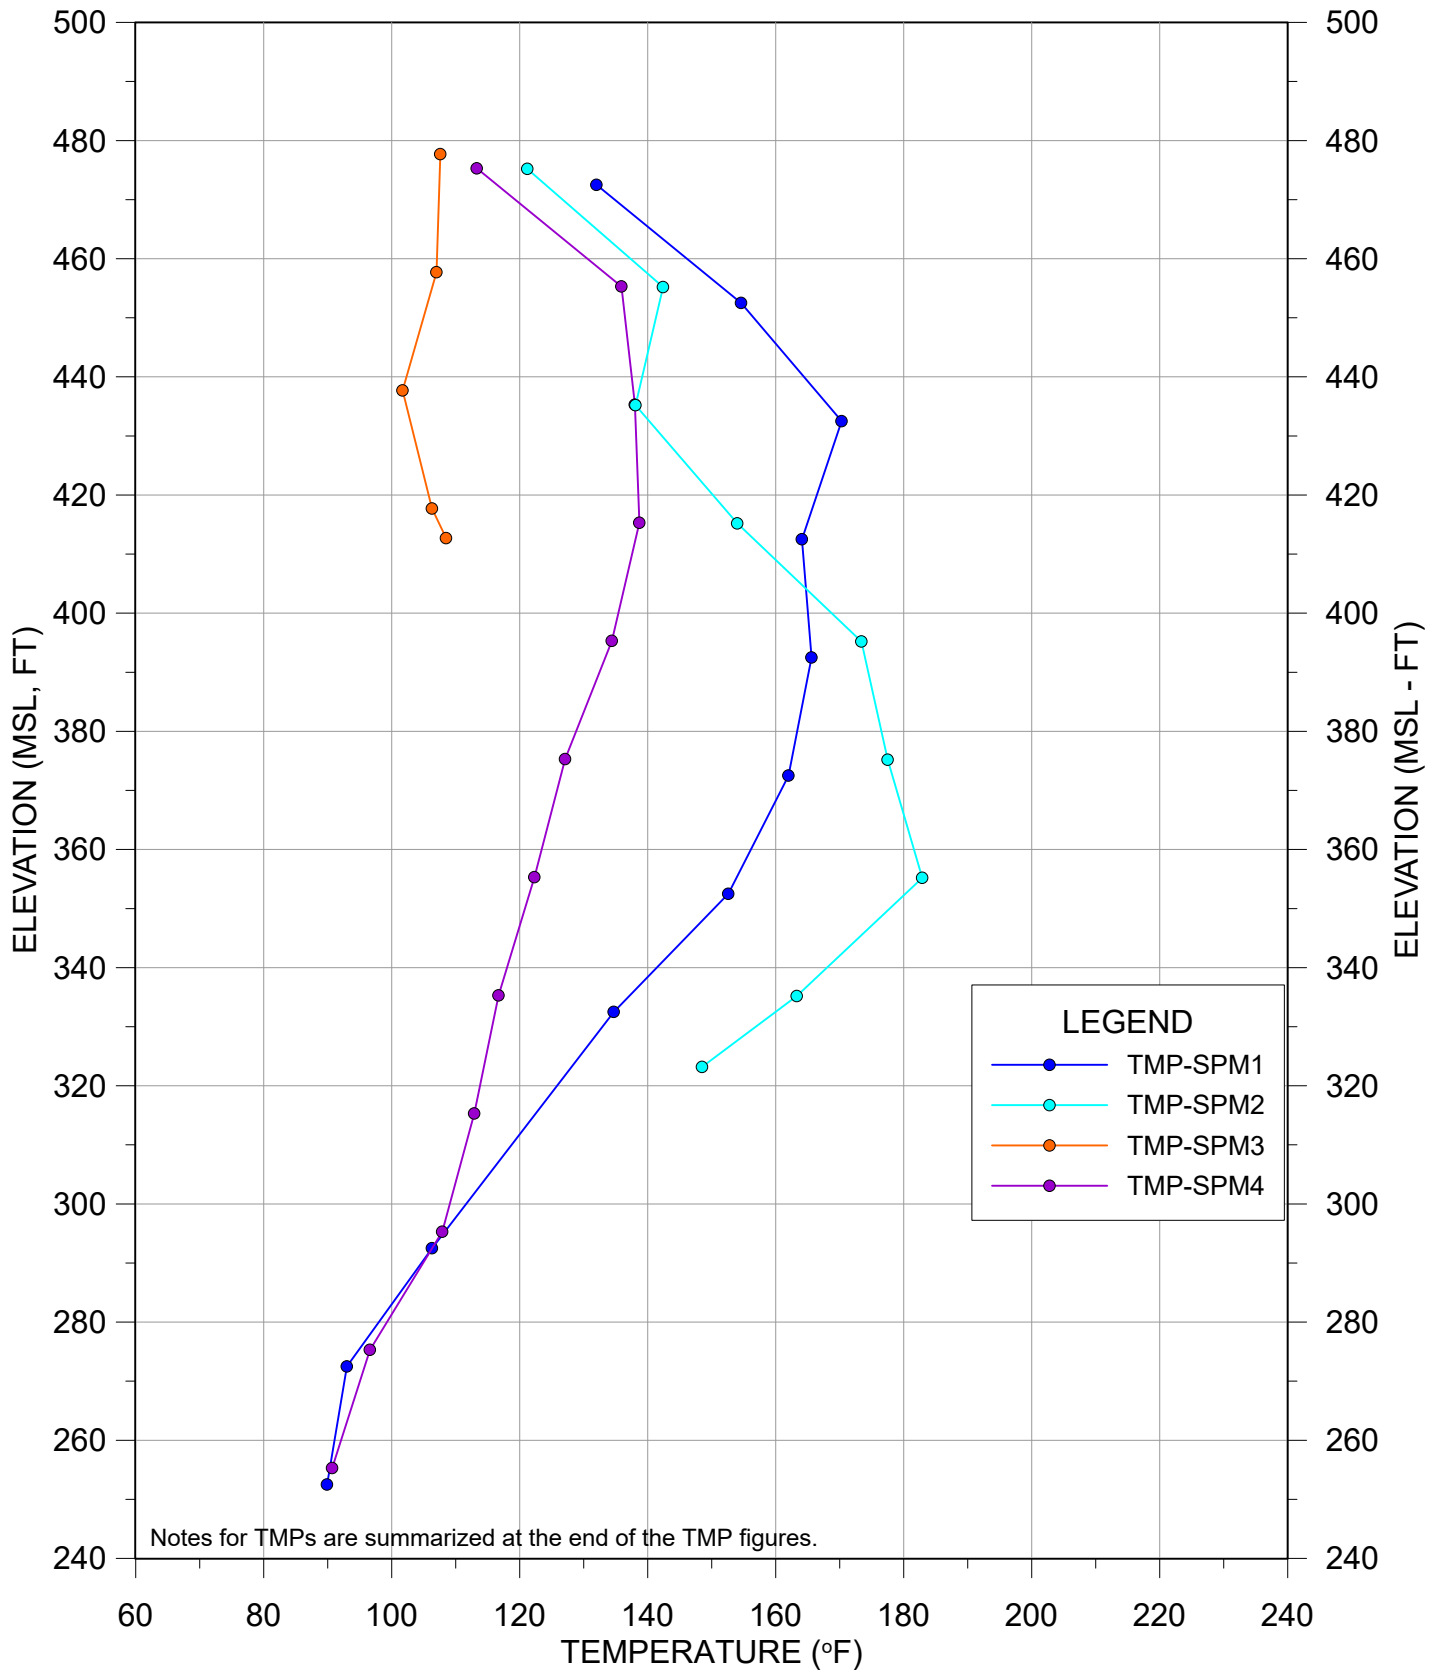

3/1/2021 - SPM

Notes for TMPs are summarized at the end of the TMP figures.

LEGEND

- —●— TMP-SPM1
- —●— TMP-SPM2
- —●— TMP-SPM3
- —●— TMP-SPM4