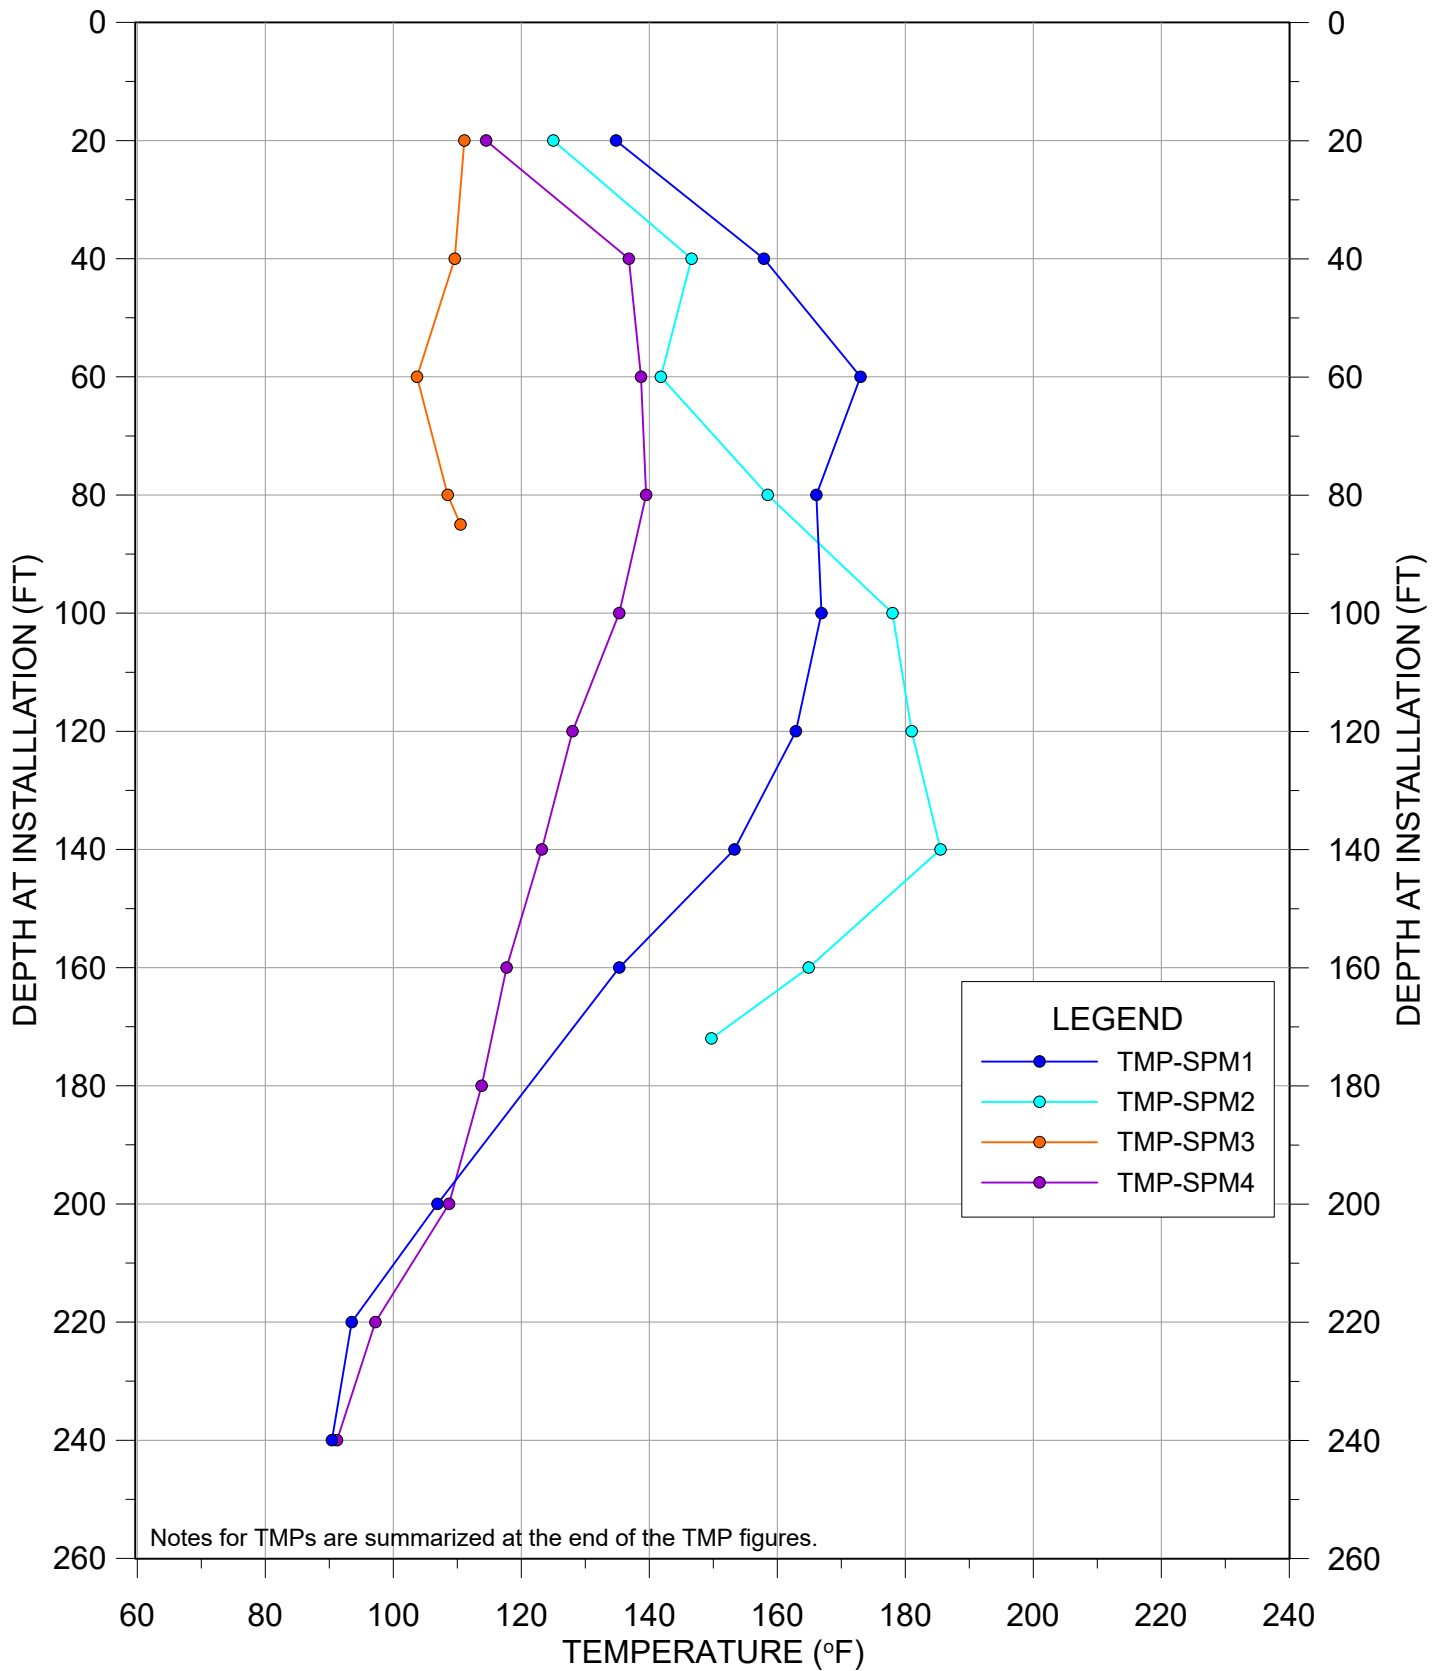

12/28/2020 - SPM

TEMPERATURE VS DEPTH
BRIDGETON LANDFILL