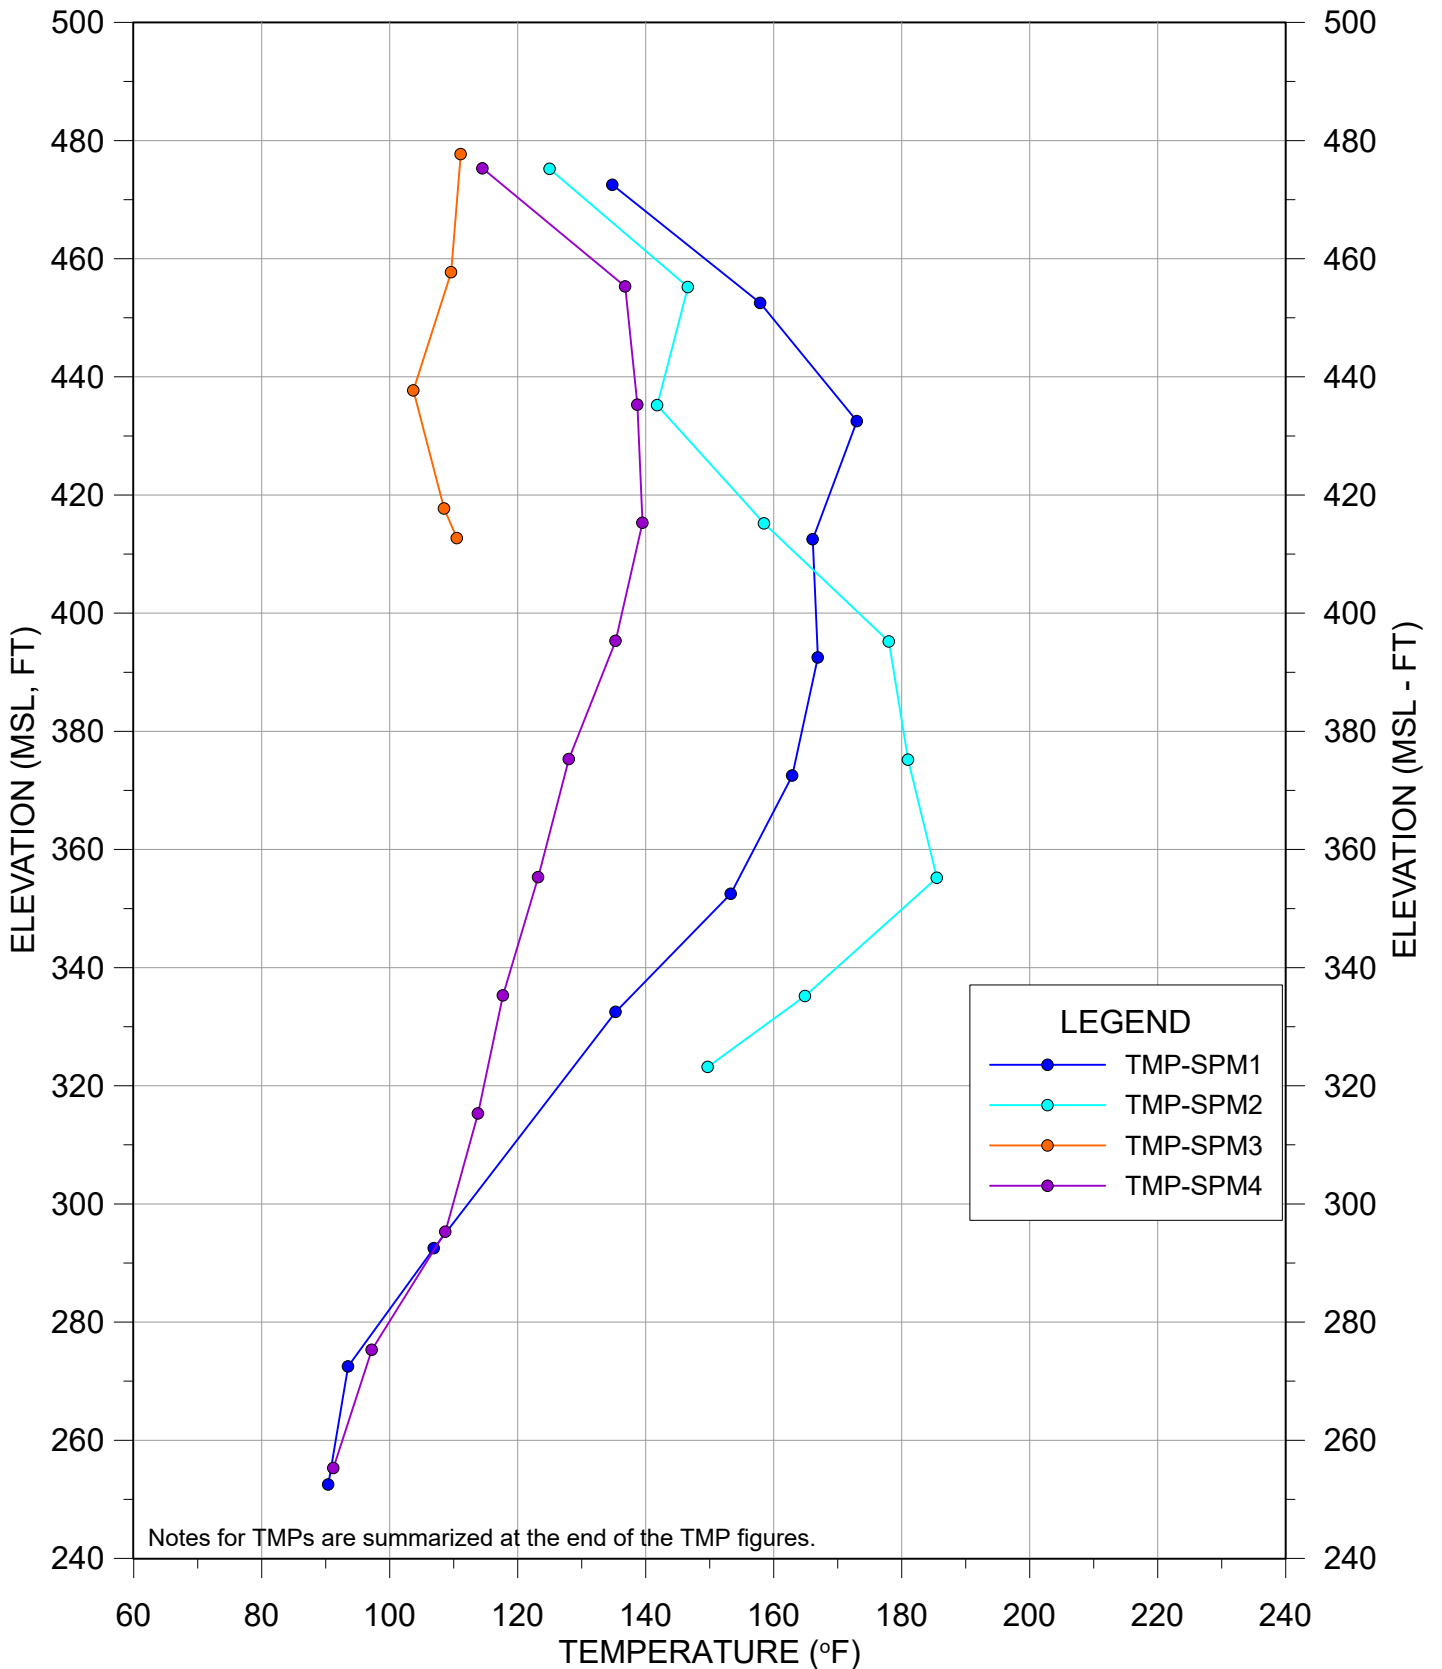

12/28/2020 - SPM

TEMPERATURE VS ELEVATION
BRIDGETON LANDFILL