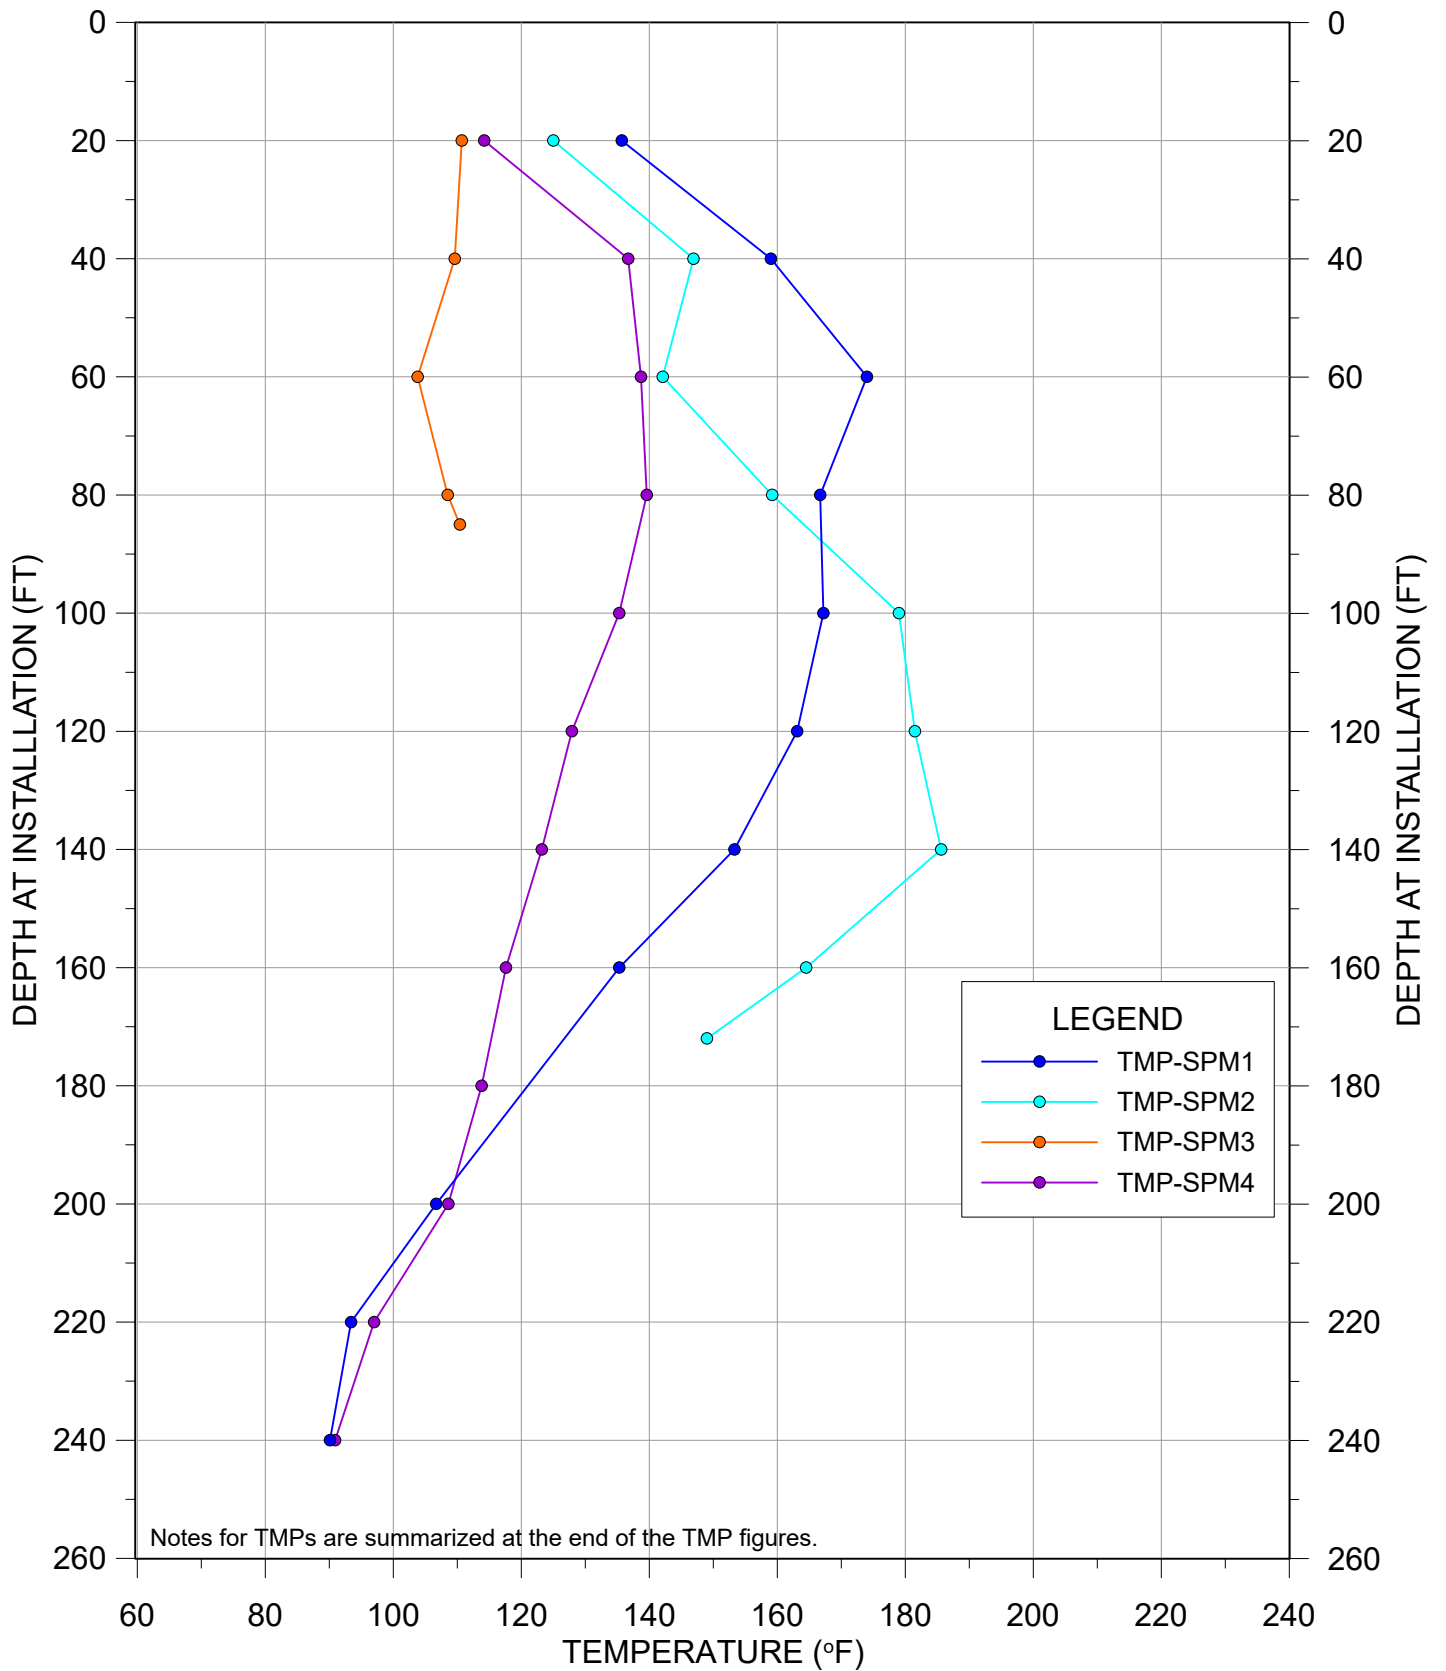

11/30/2020 - SPM

TEMPERATURE VS DEPTH
BRIDGETON LANDFILL