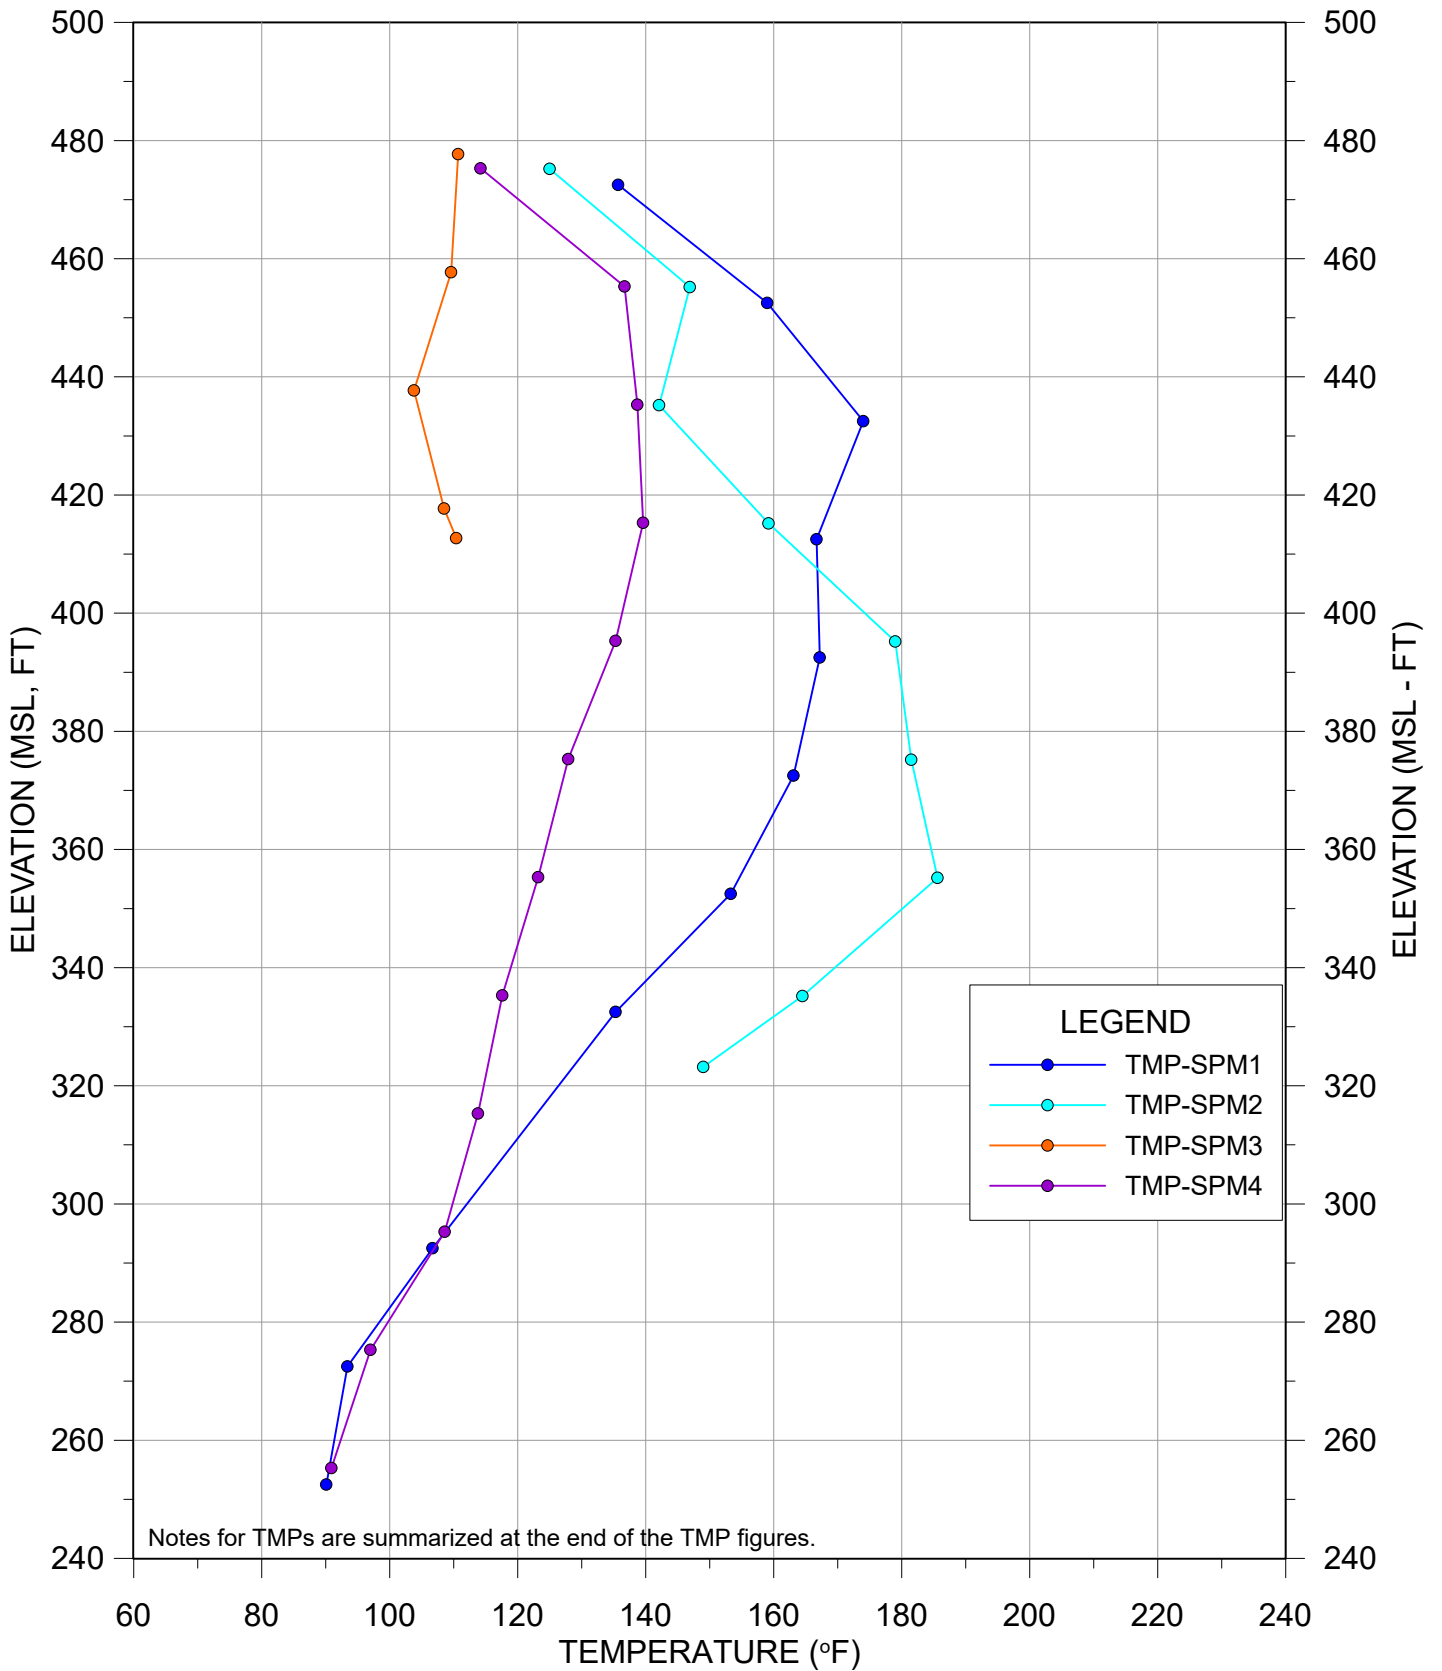

11/30/2020 - SPM

Notes for TMPs are summarized at the end of the TMP figures.