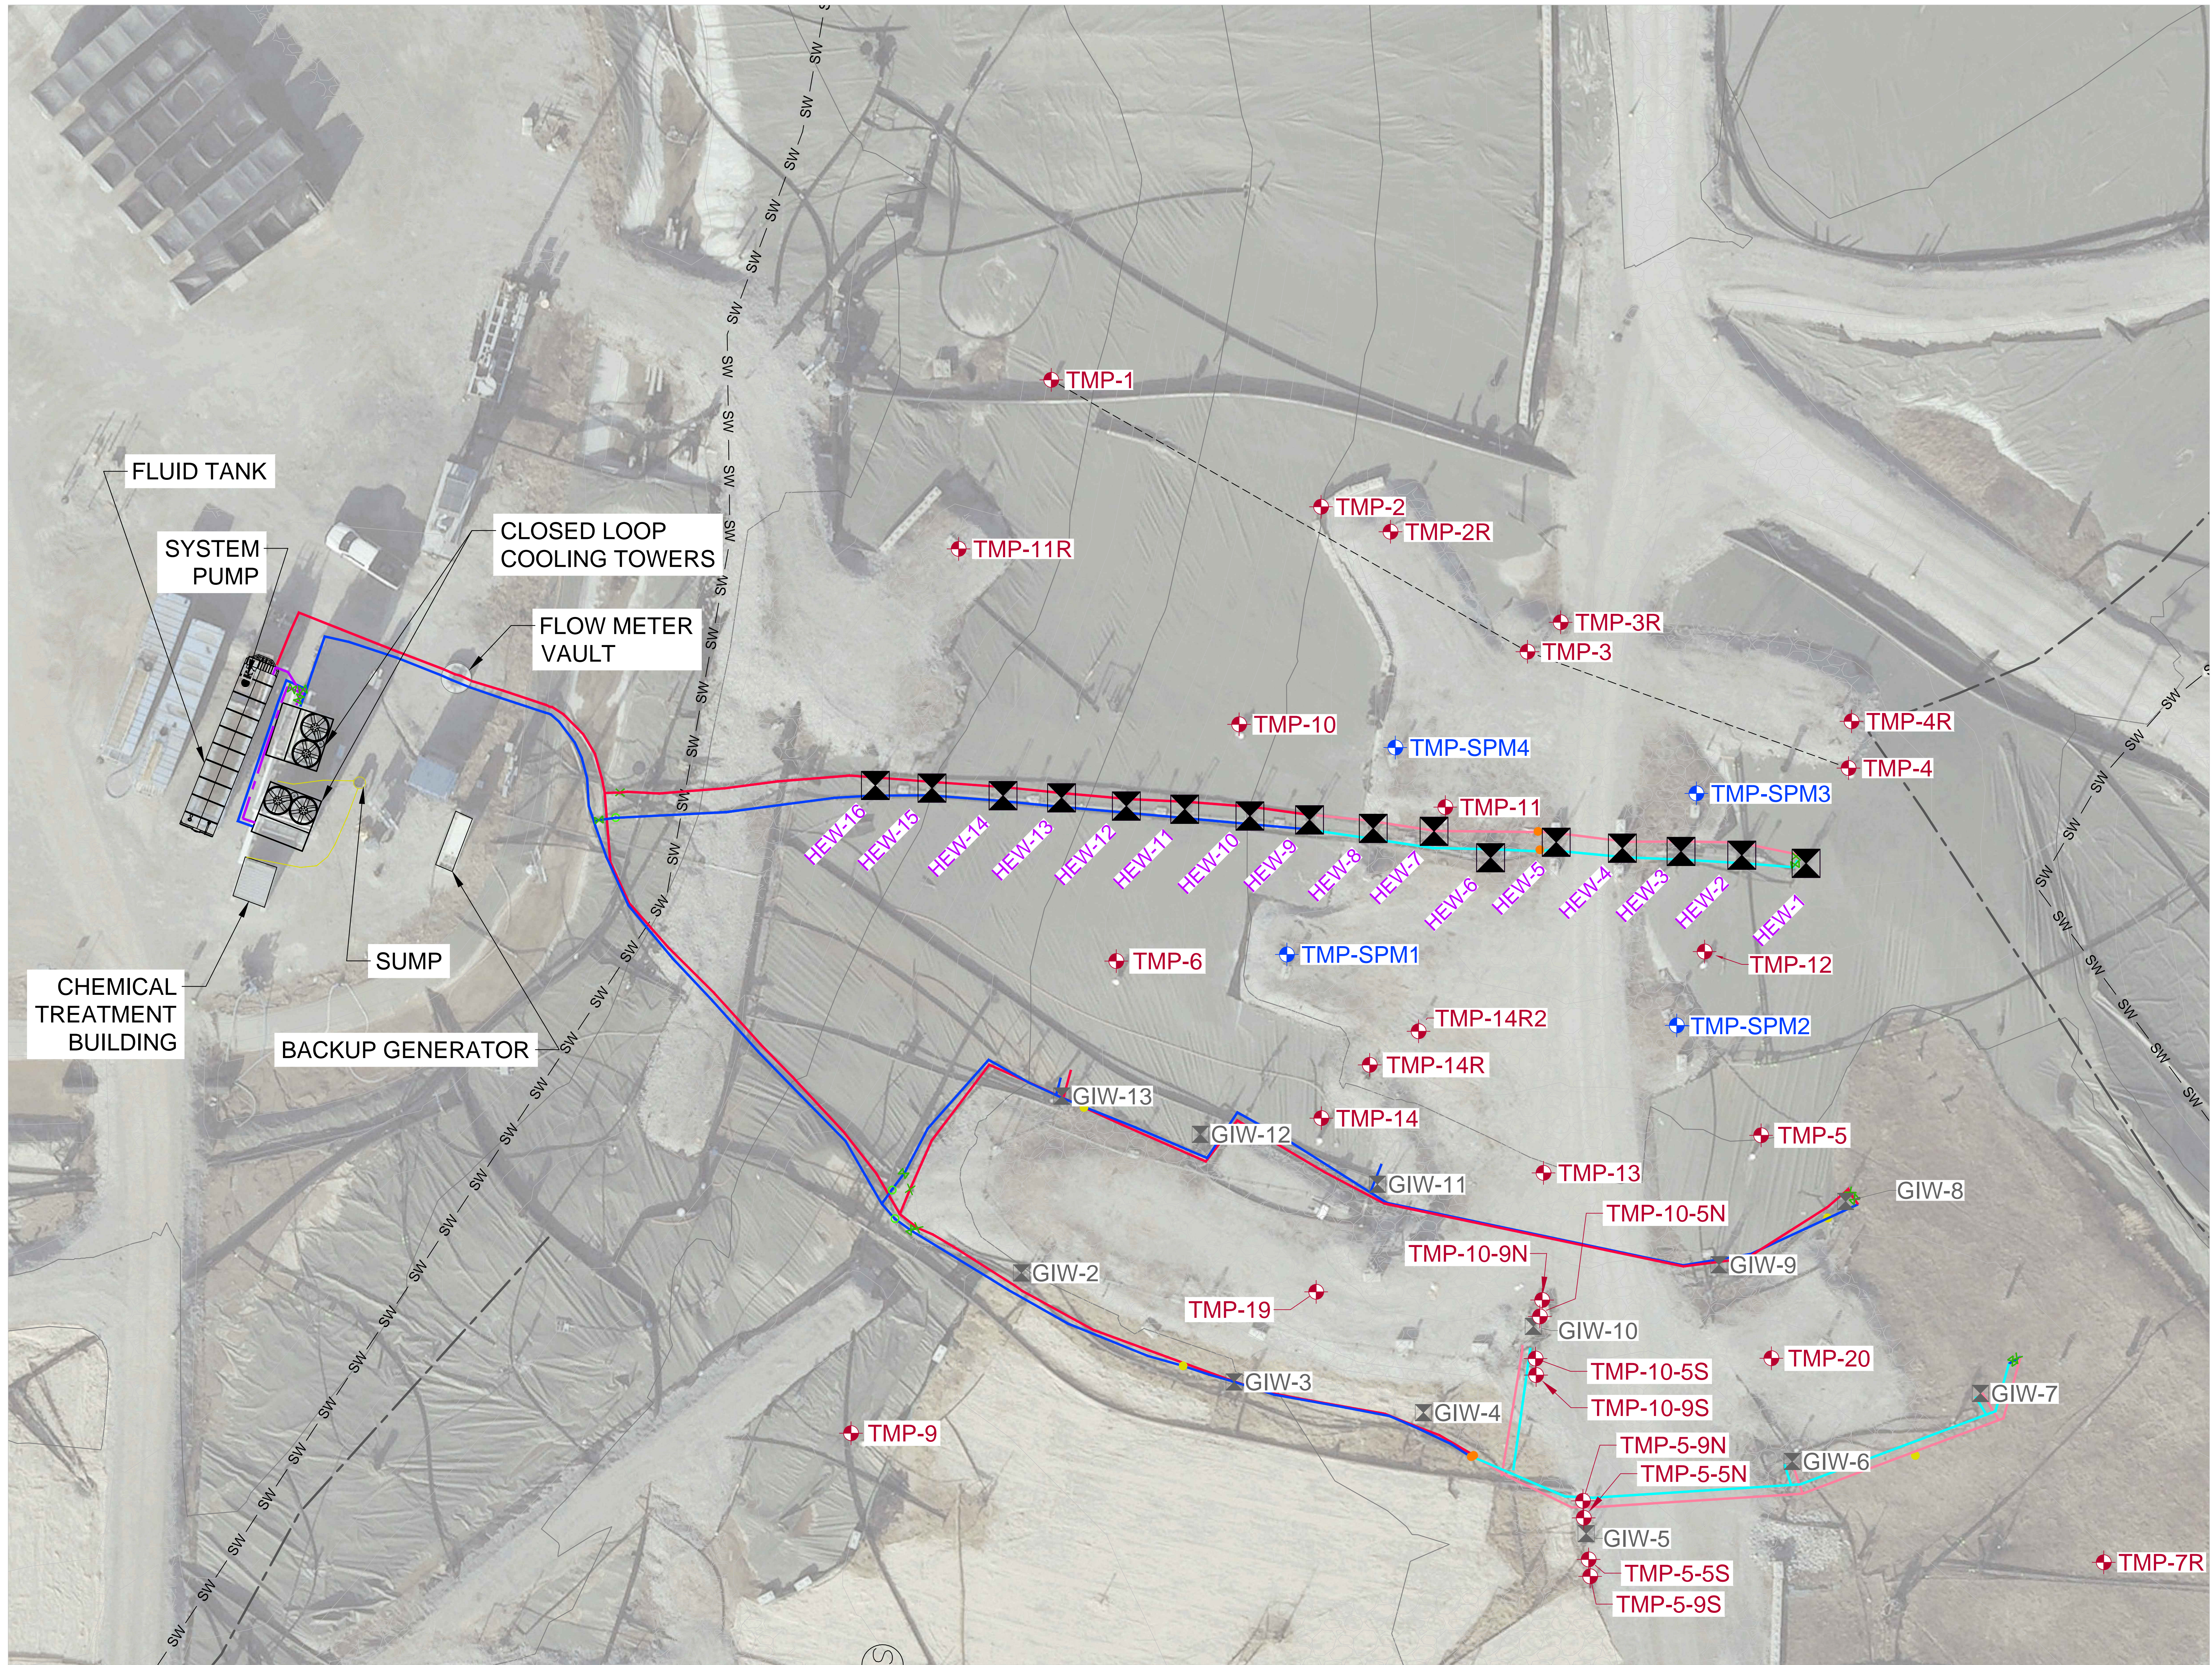

Readings By: Michael Spurgeon

Appendix C

Neck Heat Extraction System Plan View

- LEGEND**
- EXISTING TOPOGRAPHY (2' CONTOUR)
 - 500 — EXISTING TOPOGRAPHY (10' CONTOUR)
 - COOLING LOOP EFFLUENT PIPING 4"
 - COOLING LOOP INFLUENT PIPING 4"
 - COOLING LOOP EFFLUENT PIPING 2"
 - COOLING LOOP INFLUENT PIPING 2"
 - TEMPERATURE MONITORING LOCATION
 - × CHECK VALVE
 - ⊕ FLOW CONTROL VALVE
 - FLOWMETERS
 - SW — SW — SW — SOLID WASTE PERMIT BOUNDARY
 - — — QUARRY HIGHWALL
 - ⊕ TMP-6 TEMPERATURE MONITORING PROBE
 - ⊕ TMP-SPM3 TEMPERATURE MONITORING PROBE - SYSTEM PERFORMANCE MONITORING
 - ⊕ HEAT EXTRACTION POINT