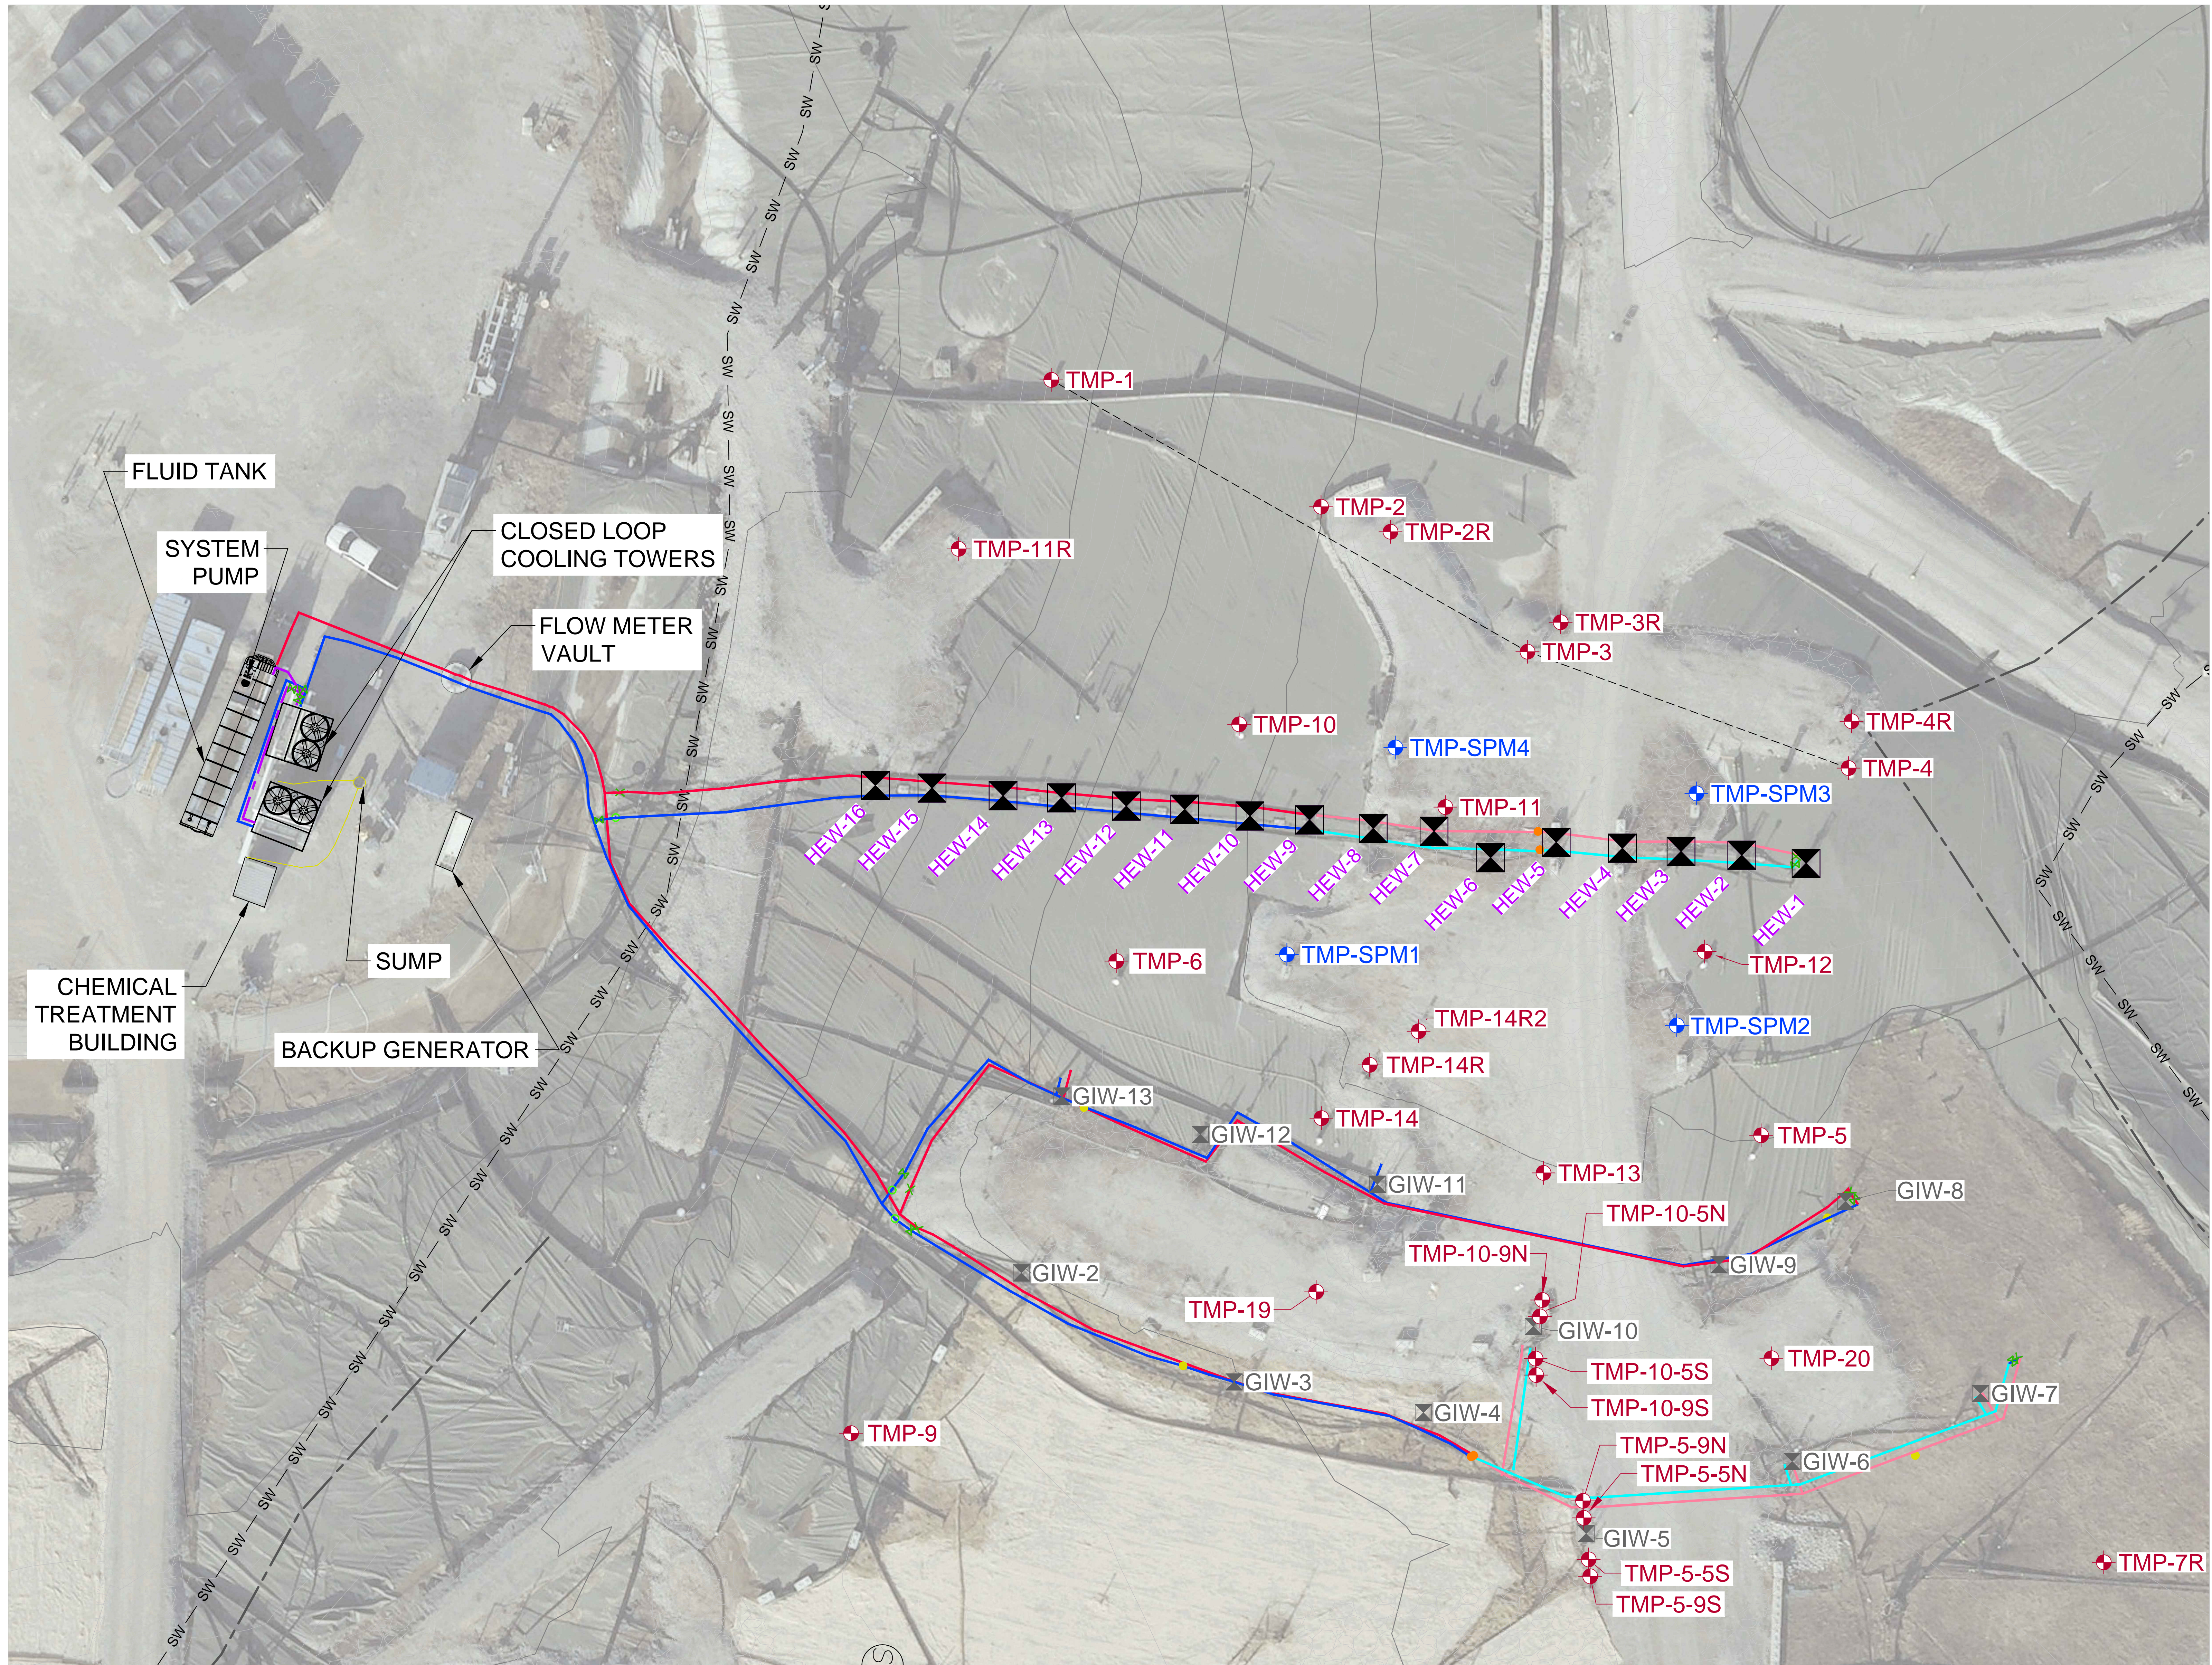

Appendix C

Neck Heat Extraction System Plan View

- LEGEND**
- EXISTING TOPOGRAPHY (2' CONTOUR)
 - 500 — EXISTING TOPOGRAPHY (10' CONTOUR)
 - COOLING LOOP EFFLUENT PIPING 4"
 - COOLING LOOP INFLUENT PIPING 4"
 - COOLING LOOP EFFLUENT PIPING 2"
 - COOLING LOOP INFLUENT PIPING 2"
 - TEMPERATURE MONITORING LOCATION
 - × CHECK VALVE
 - ⊗ FLOW CONTROL VALVE
 - FLOWMETERS
 - SW — SW — SW — SOLID WASTE PERMIT BOUNDARY
 - — — QUARRY HIGHWALL
 - ⊕ TMP-6 TEMPERATURE MONITORING PROBE
 - ⊕ TMP-SPM3 TEMPERATURE MONITORING PROBE - SYSTEM PERFORMANCE MONITORING
 - ⊗ HEAT EXTRACTION POINT