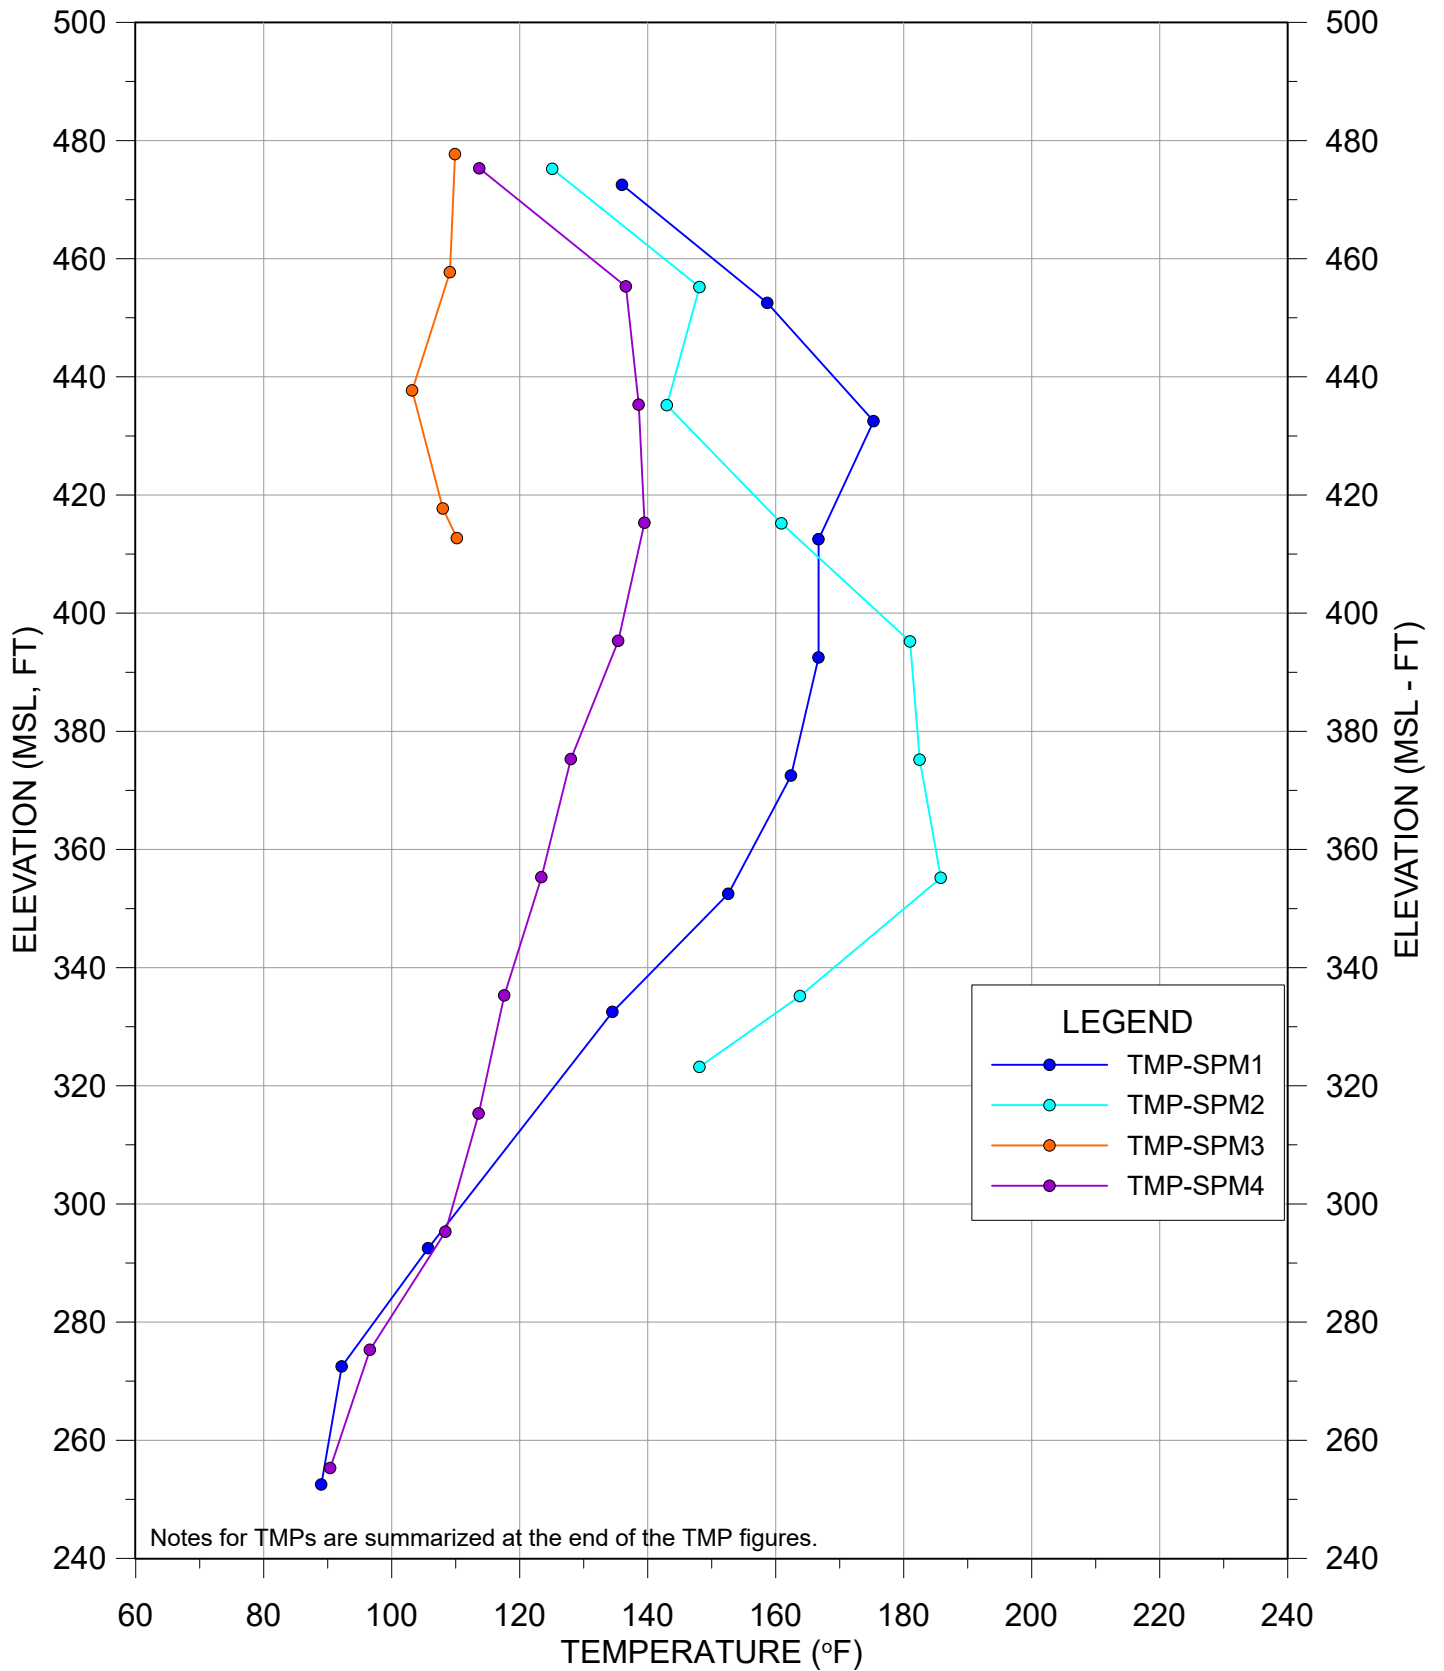

9/28/2020 - SPM

Notes for TMPs are summarized at the end of the TMP figures.