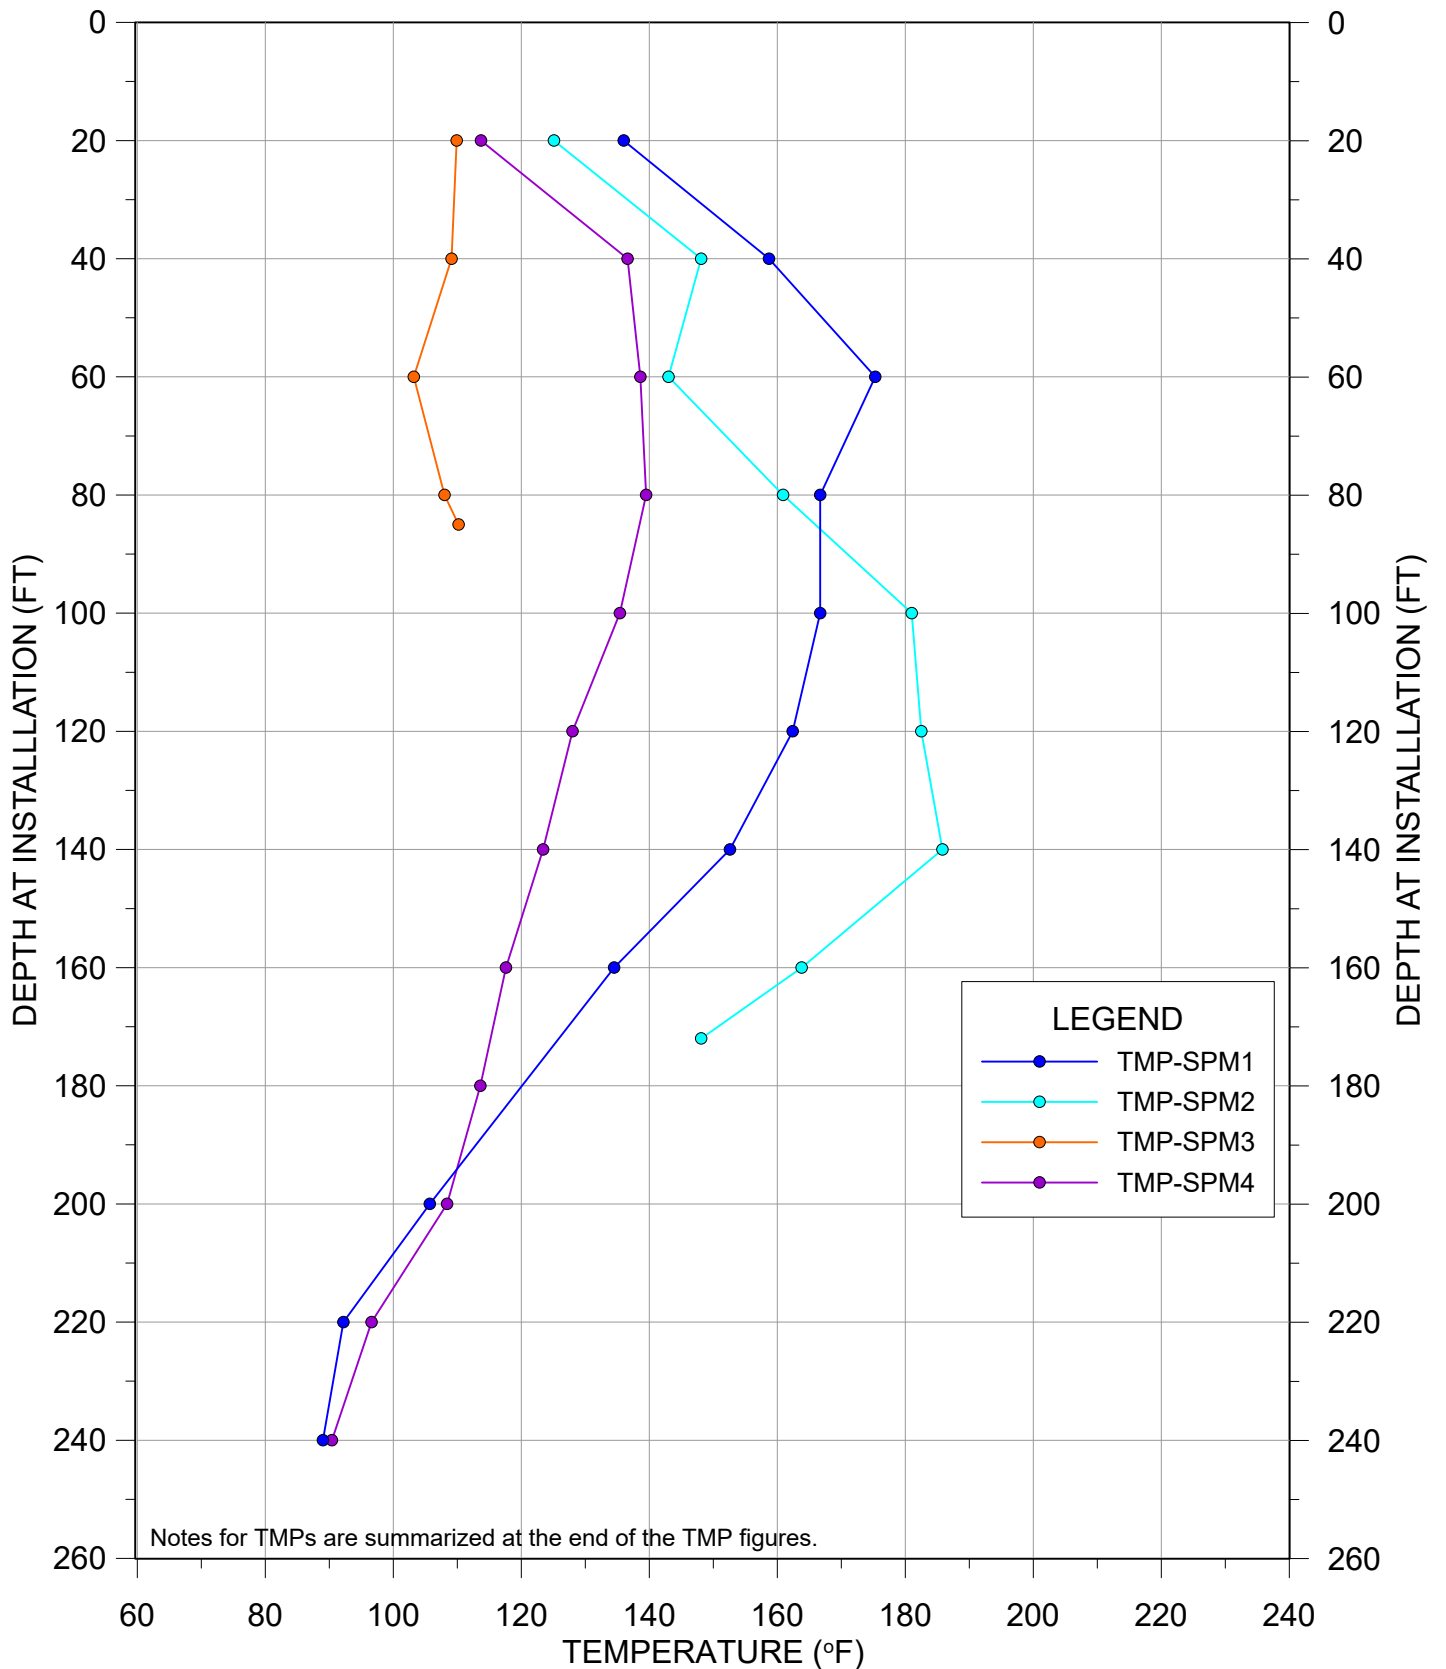

9/28/2020 - SPM

TEMPERATURE VS DEPTH
BRIDGETON LANDFILL