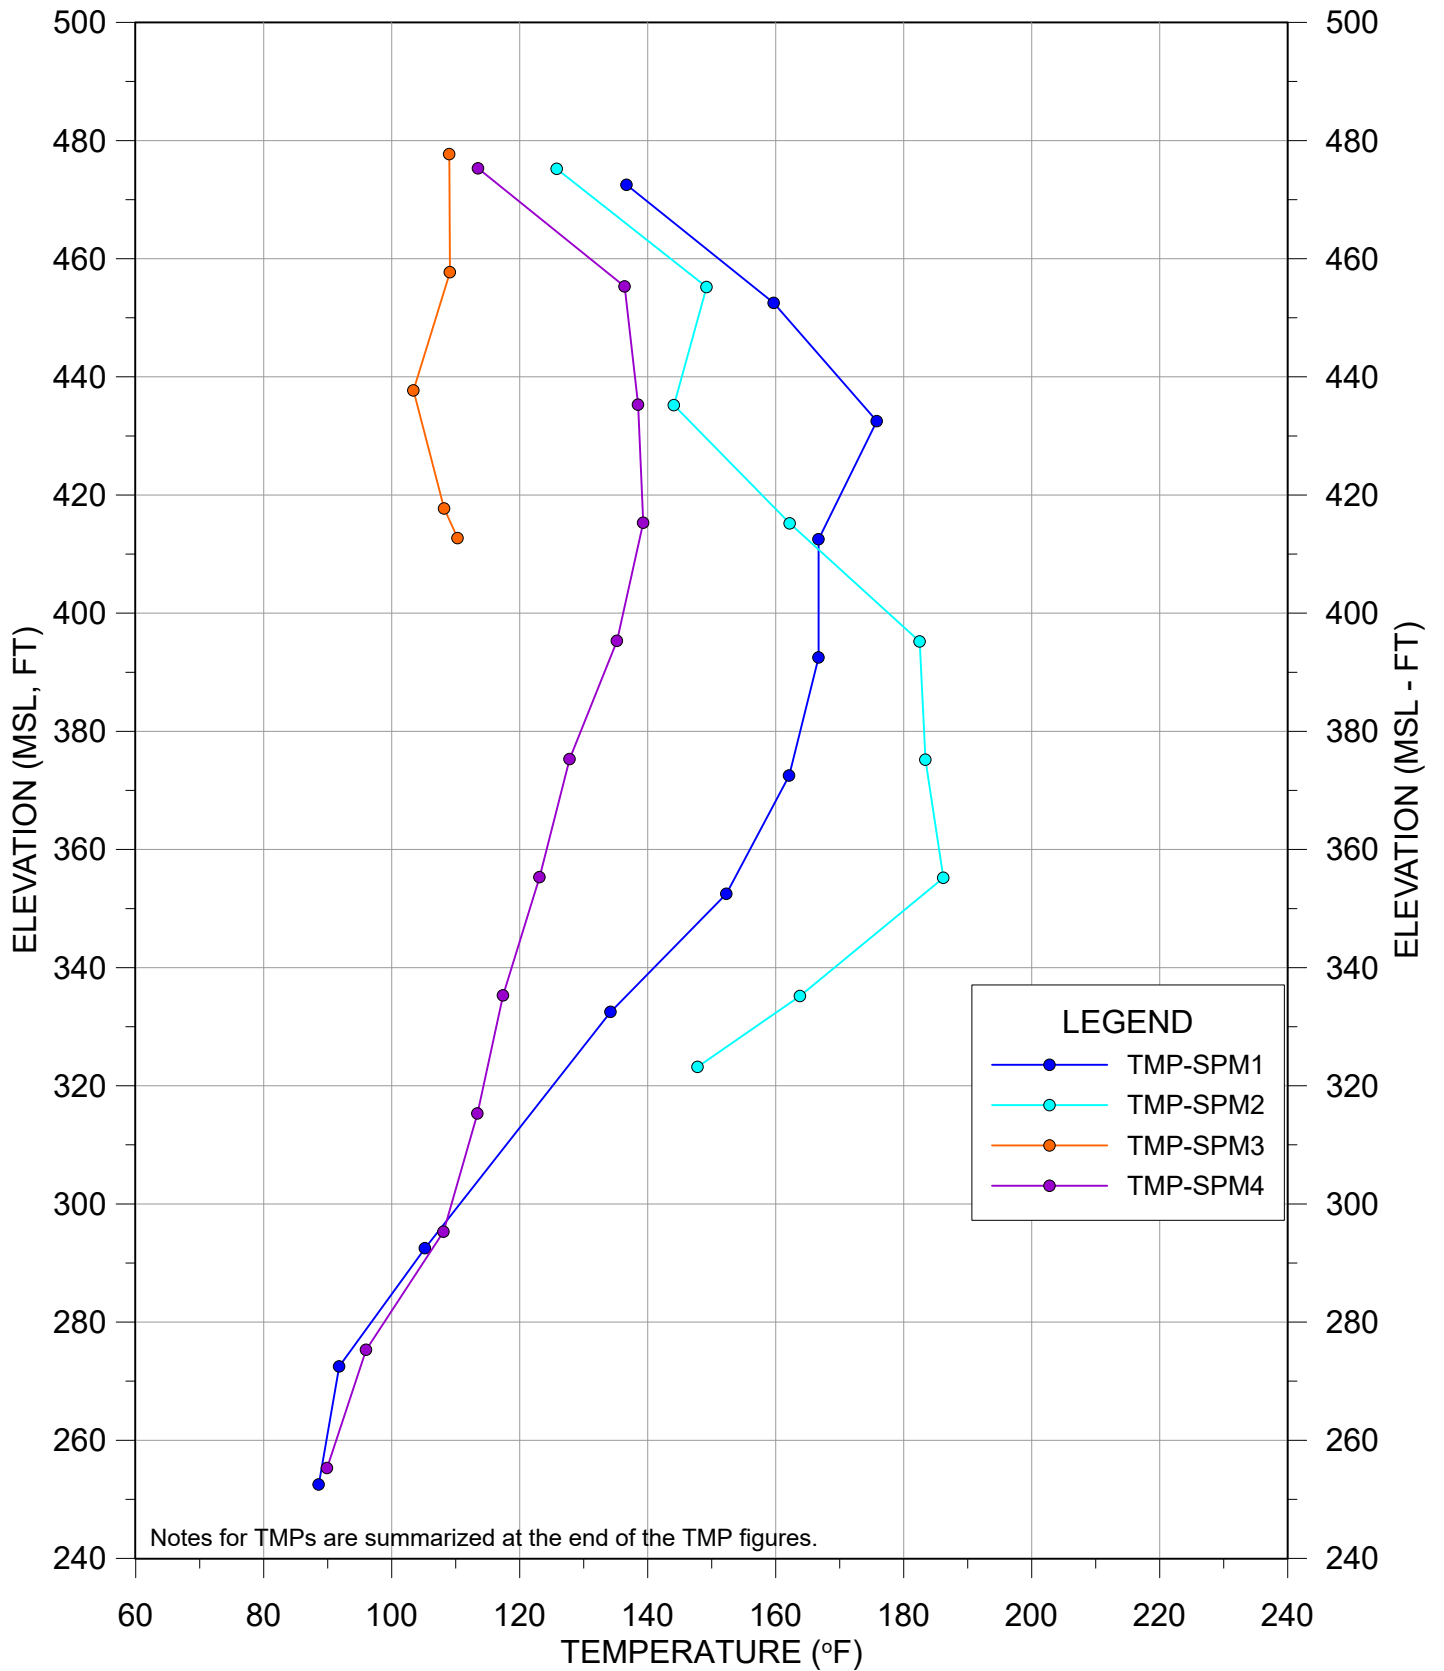

8/31/2020 - SPM

Notes for TMPs are summarized at the end of the TMP figures.