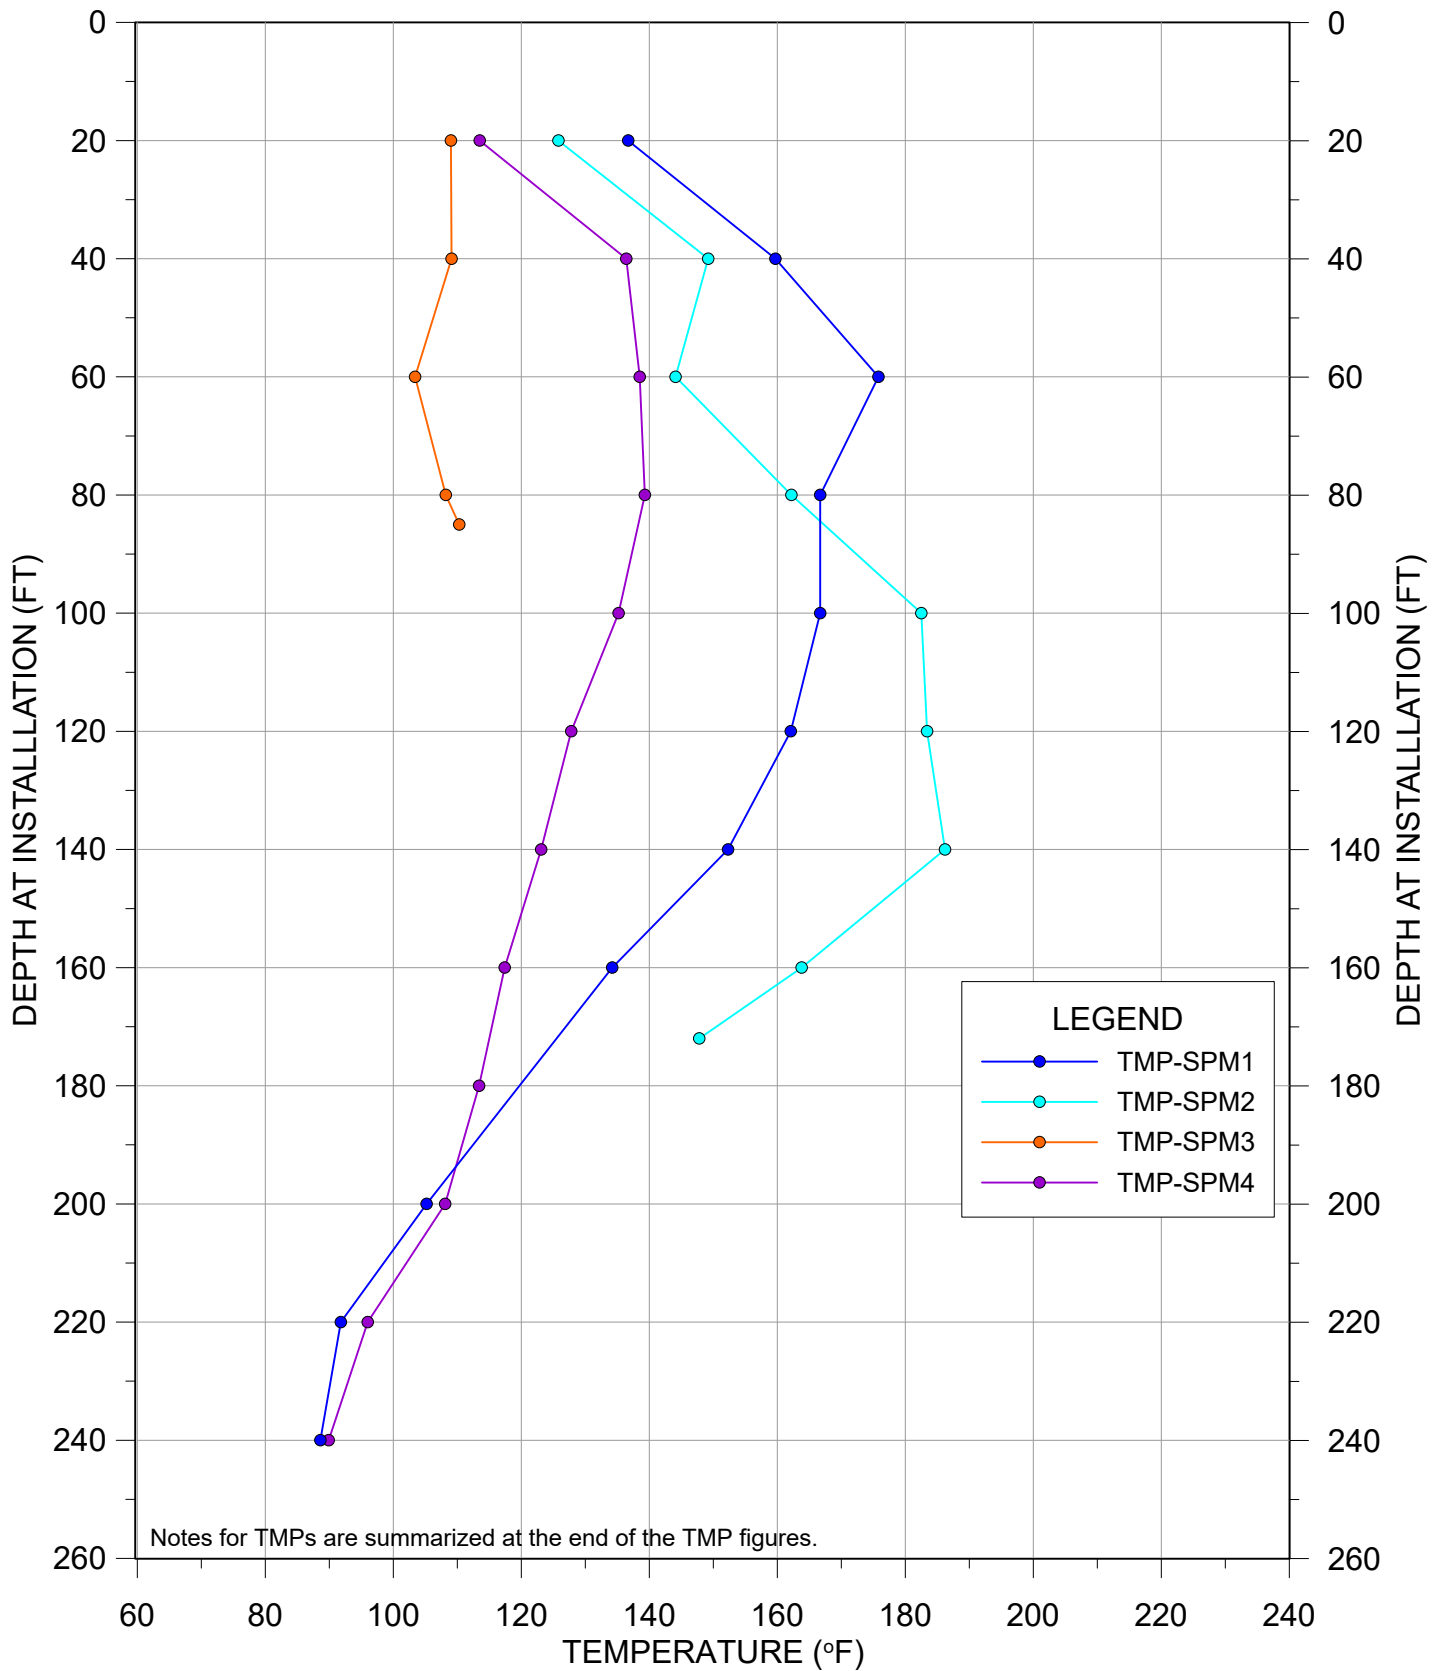

8/31/2020 - SPM

TEMPERATURE VS DEPTH
BRIDGETON LANDFILL