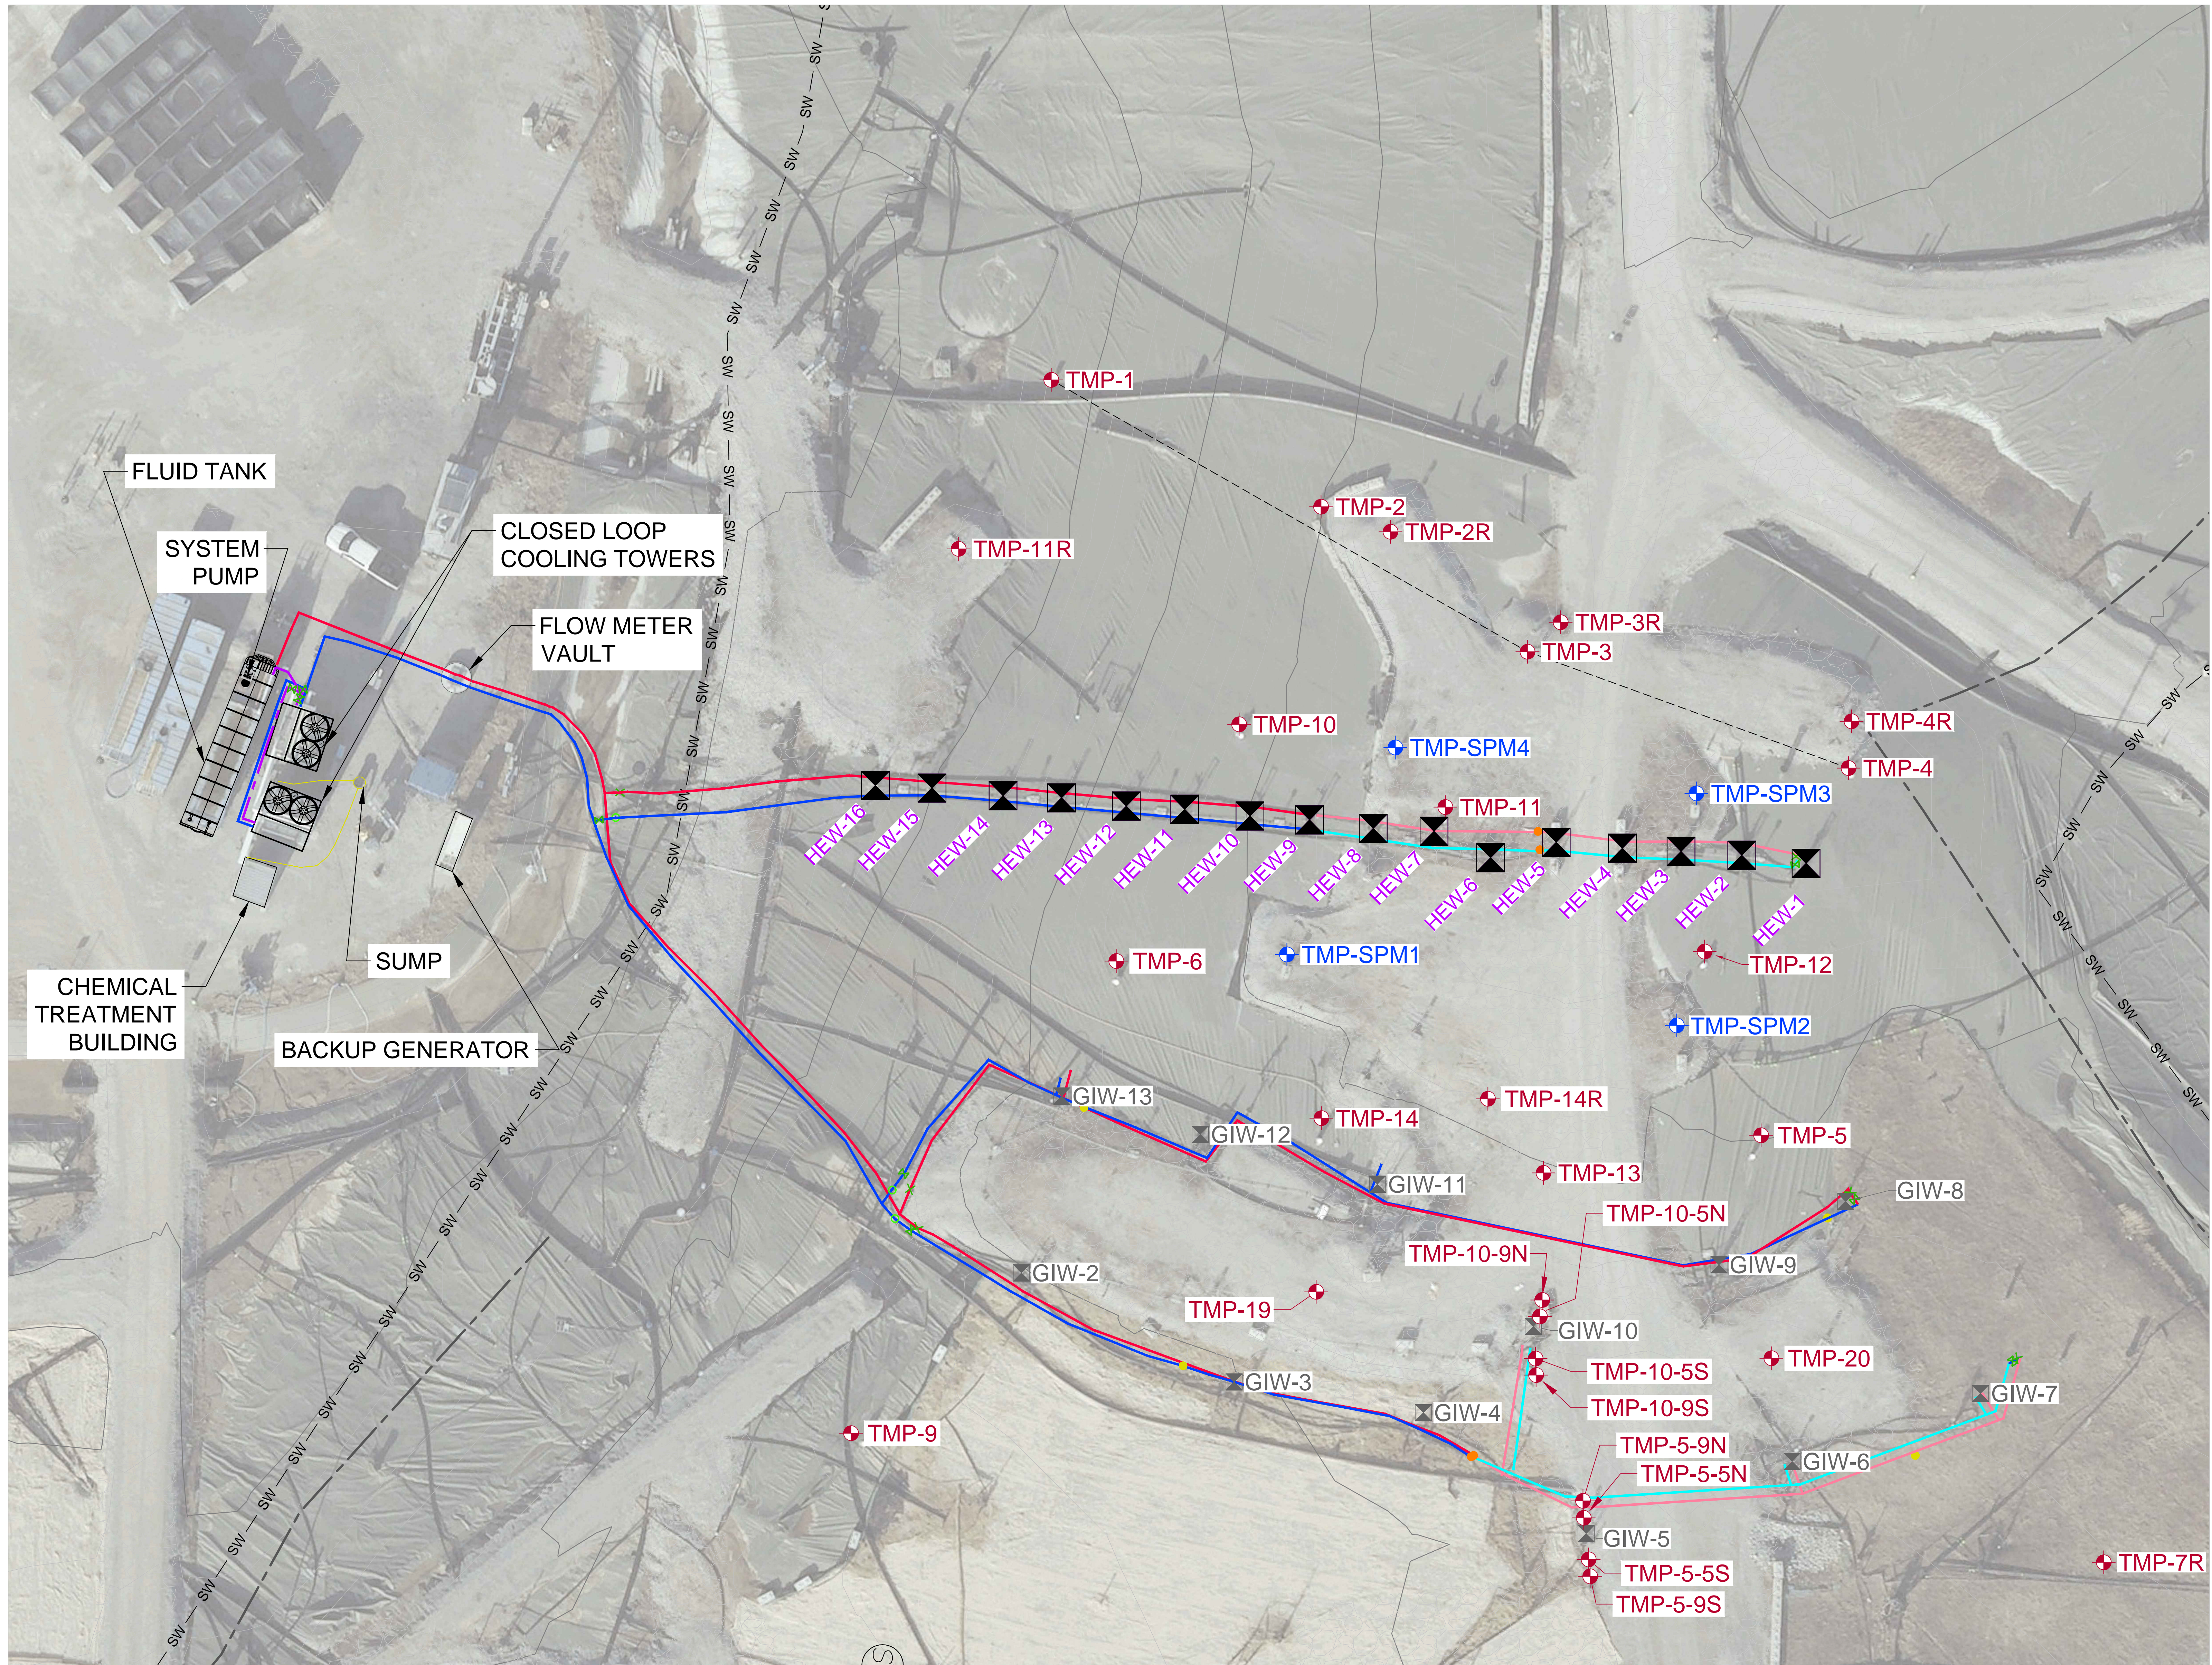

Readings By: Michael Spurgeon

Appendix C

Neck Heat Extraction System Plan View

- LEGEND**
- EXISTING TOPOGRAPHY (2' CONTOUR)
 - 500 — EXISTING TOPOGRAPHY (10' CONTOUR)
 - COOLING LOOP EFFLUENT PIPING 4"
 - COOLING LOOP INFLUENT PIPING 4"
 - COOLING LOOP EFFLUENT PIPING 2"
 - COOLING LOOP INFLUENT PIPING 2"
 - TEMPERATURE MONITORING LOCATION
 - × CHECK VALVE
 - ⊗ FLOW CONTROL VALVE
 - FLOWMETERS
 - SW — SW — SW — SOLID WASTE PERMIT BOUNDARY
 - — — QUARRY HIGHWALL
 - ⊕ TMP-6 TEMPERATURE MONITORING PROBE
 - ⊕ TMP-SPM3 TEMPERATURE MONITORING PROBE - SYSTEM PERFORMANCE MONITORING
 - ⊗ HEAT EXTRACTION POINT