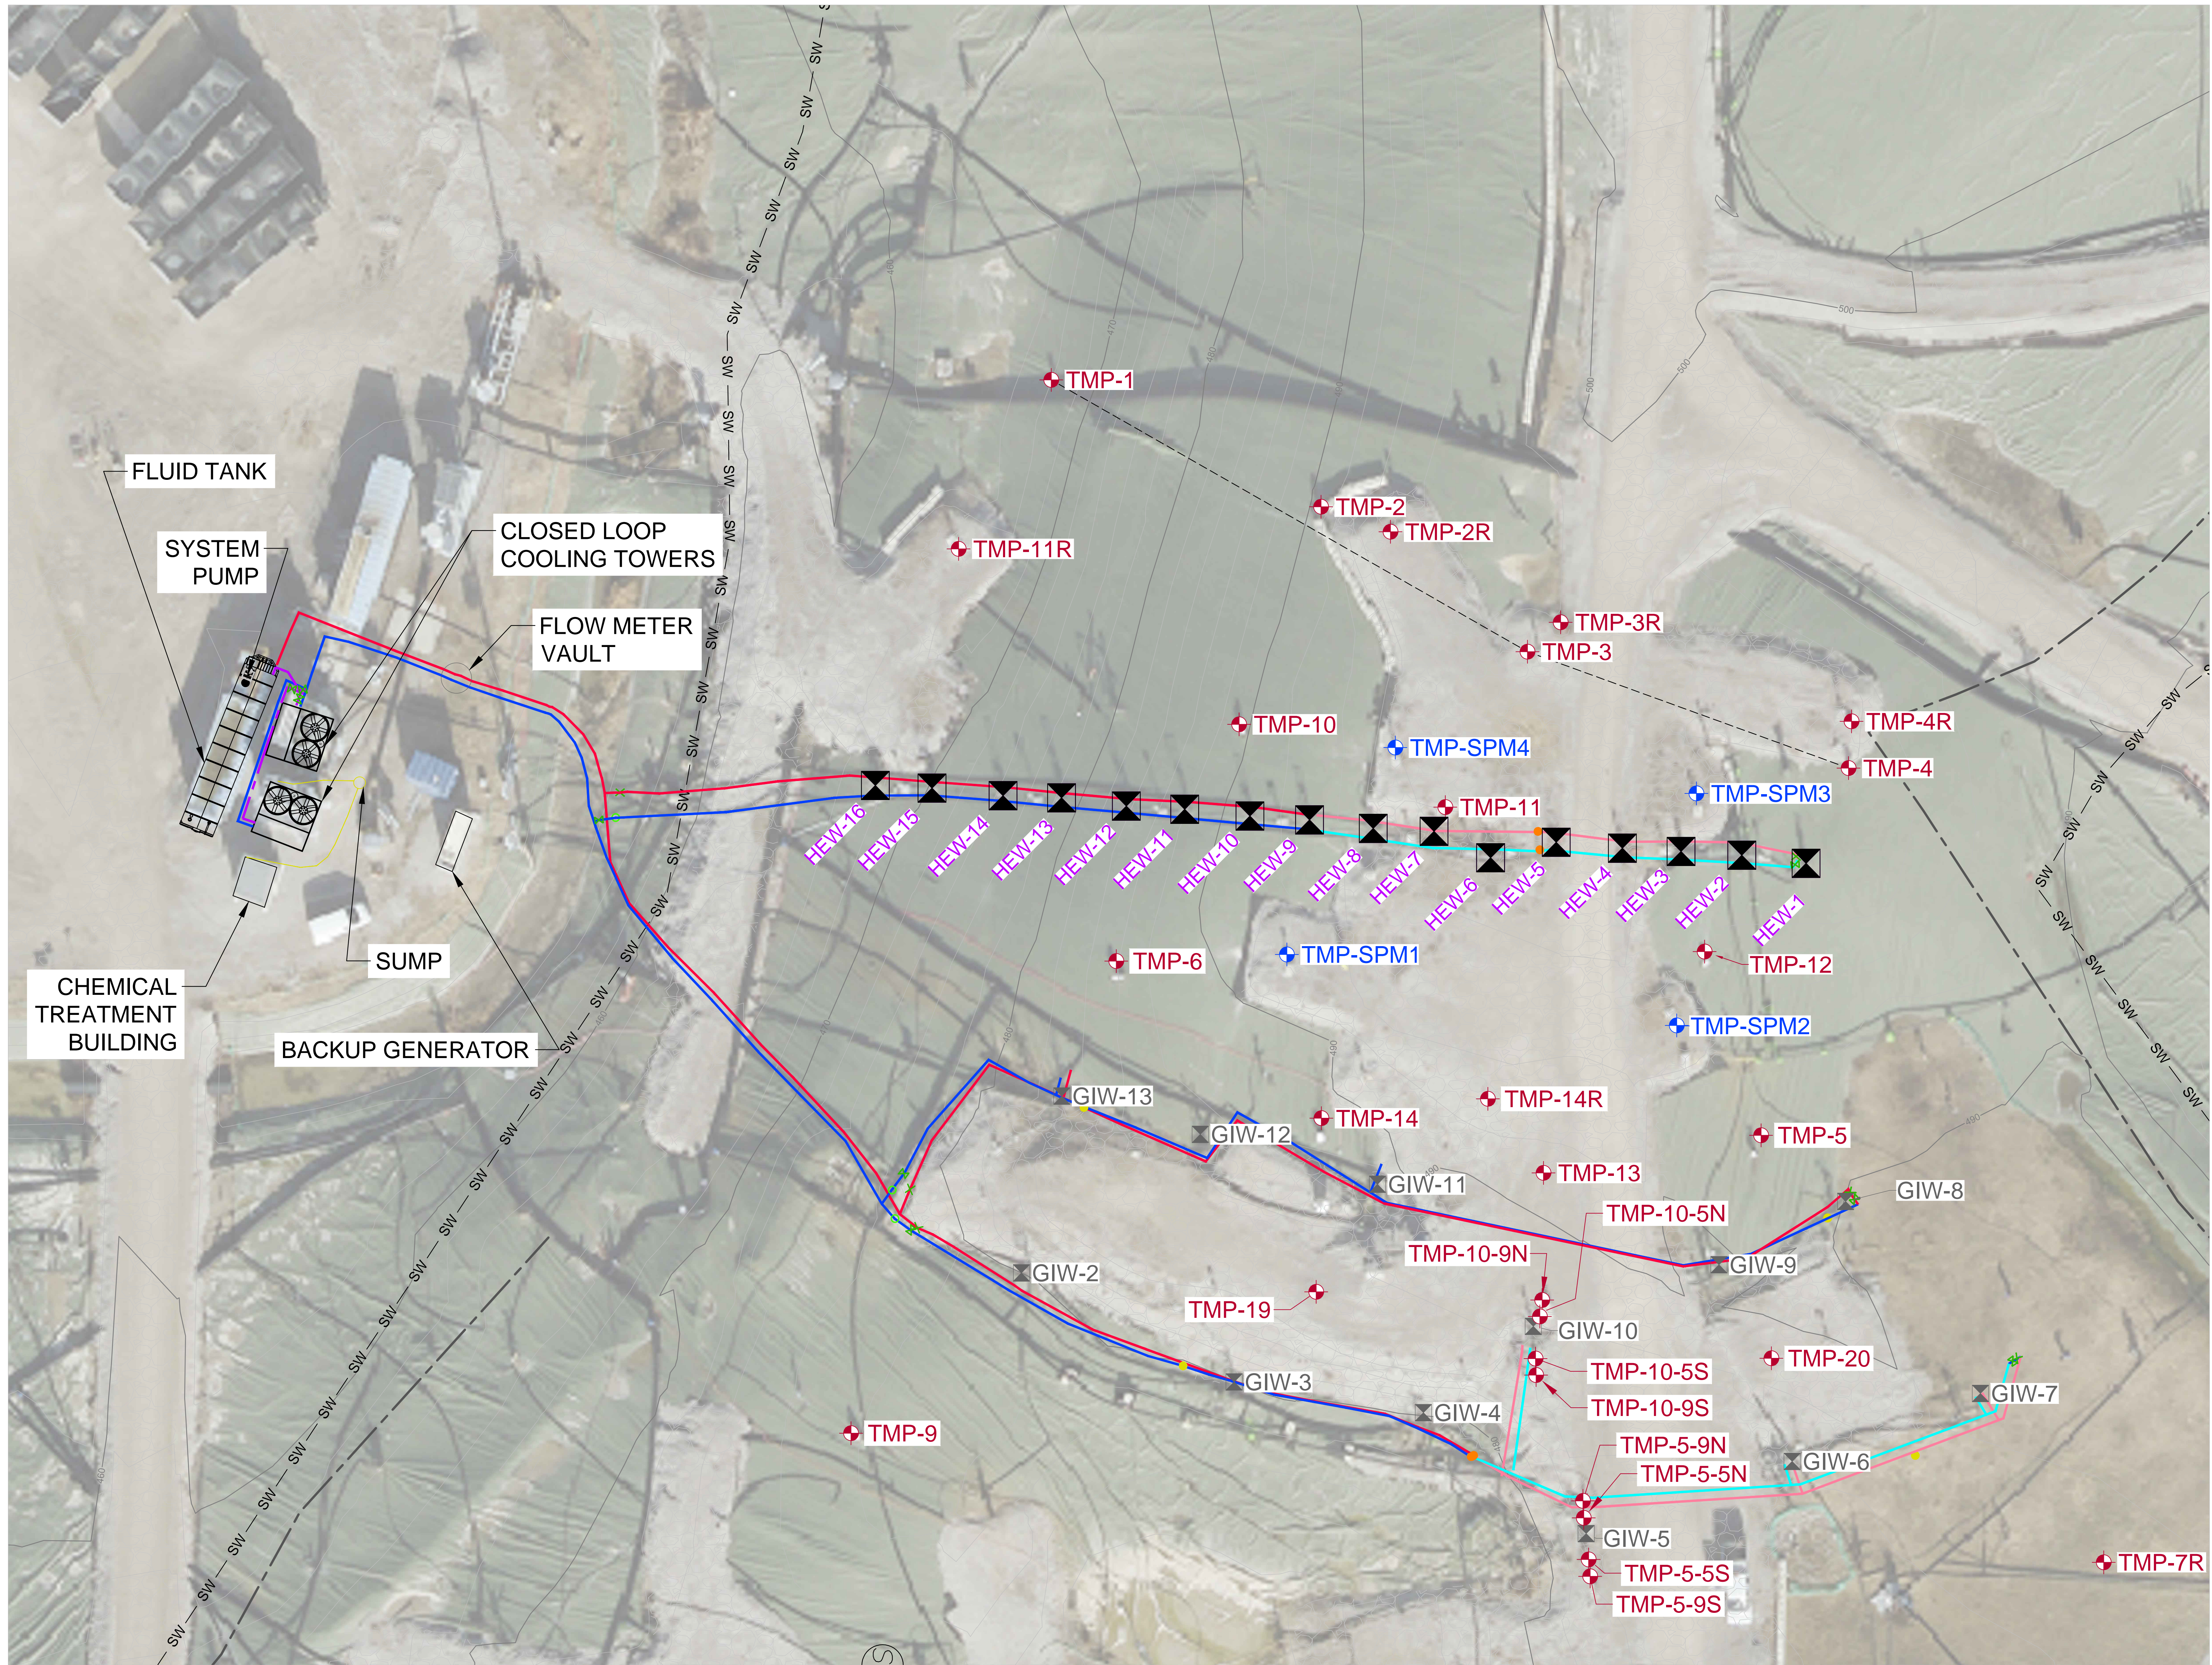

Appendix C

Neck Heat Extraction System Plan View

- LEGEND**
- EXISTING TOPOGRAPHY (2' CONTOUR)
 - 500 — EXISTING TOPOGRAPHY (10' CONTOUR)
 - COOLING LOOP EFFLUENT PIPING 4"
 - COOLING LOOP INFLUENT PIPING 4"
 - COOLING LOOP EFFLUENT PIPING 2"
 - COOLING LOOP INFLUENT PIPING 2"
 - TEMPERATURE MONITORING LOCATION
 - × CHECK VALVE
 - ⊕ FLOW CONTROL VALVE
 - FLOWMETERS
 - SW — SW — SW — SOLID WASTE PERMIT BOUNDARY
 - QUARRY HIGHWALL
 - ⊕ TMP-6 TEMPERATURE MONITORING PROBE
 - ⊕ TMP-SPM3 TEMPERATURE MONITORING PROBE - SYSTEM PERFORMANCE MONITORING
 - ⊕ HEAT EXTRACTION POINT