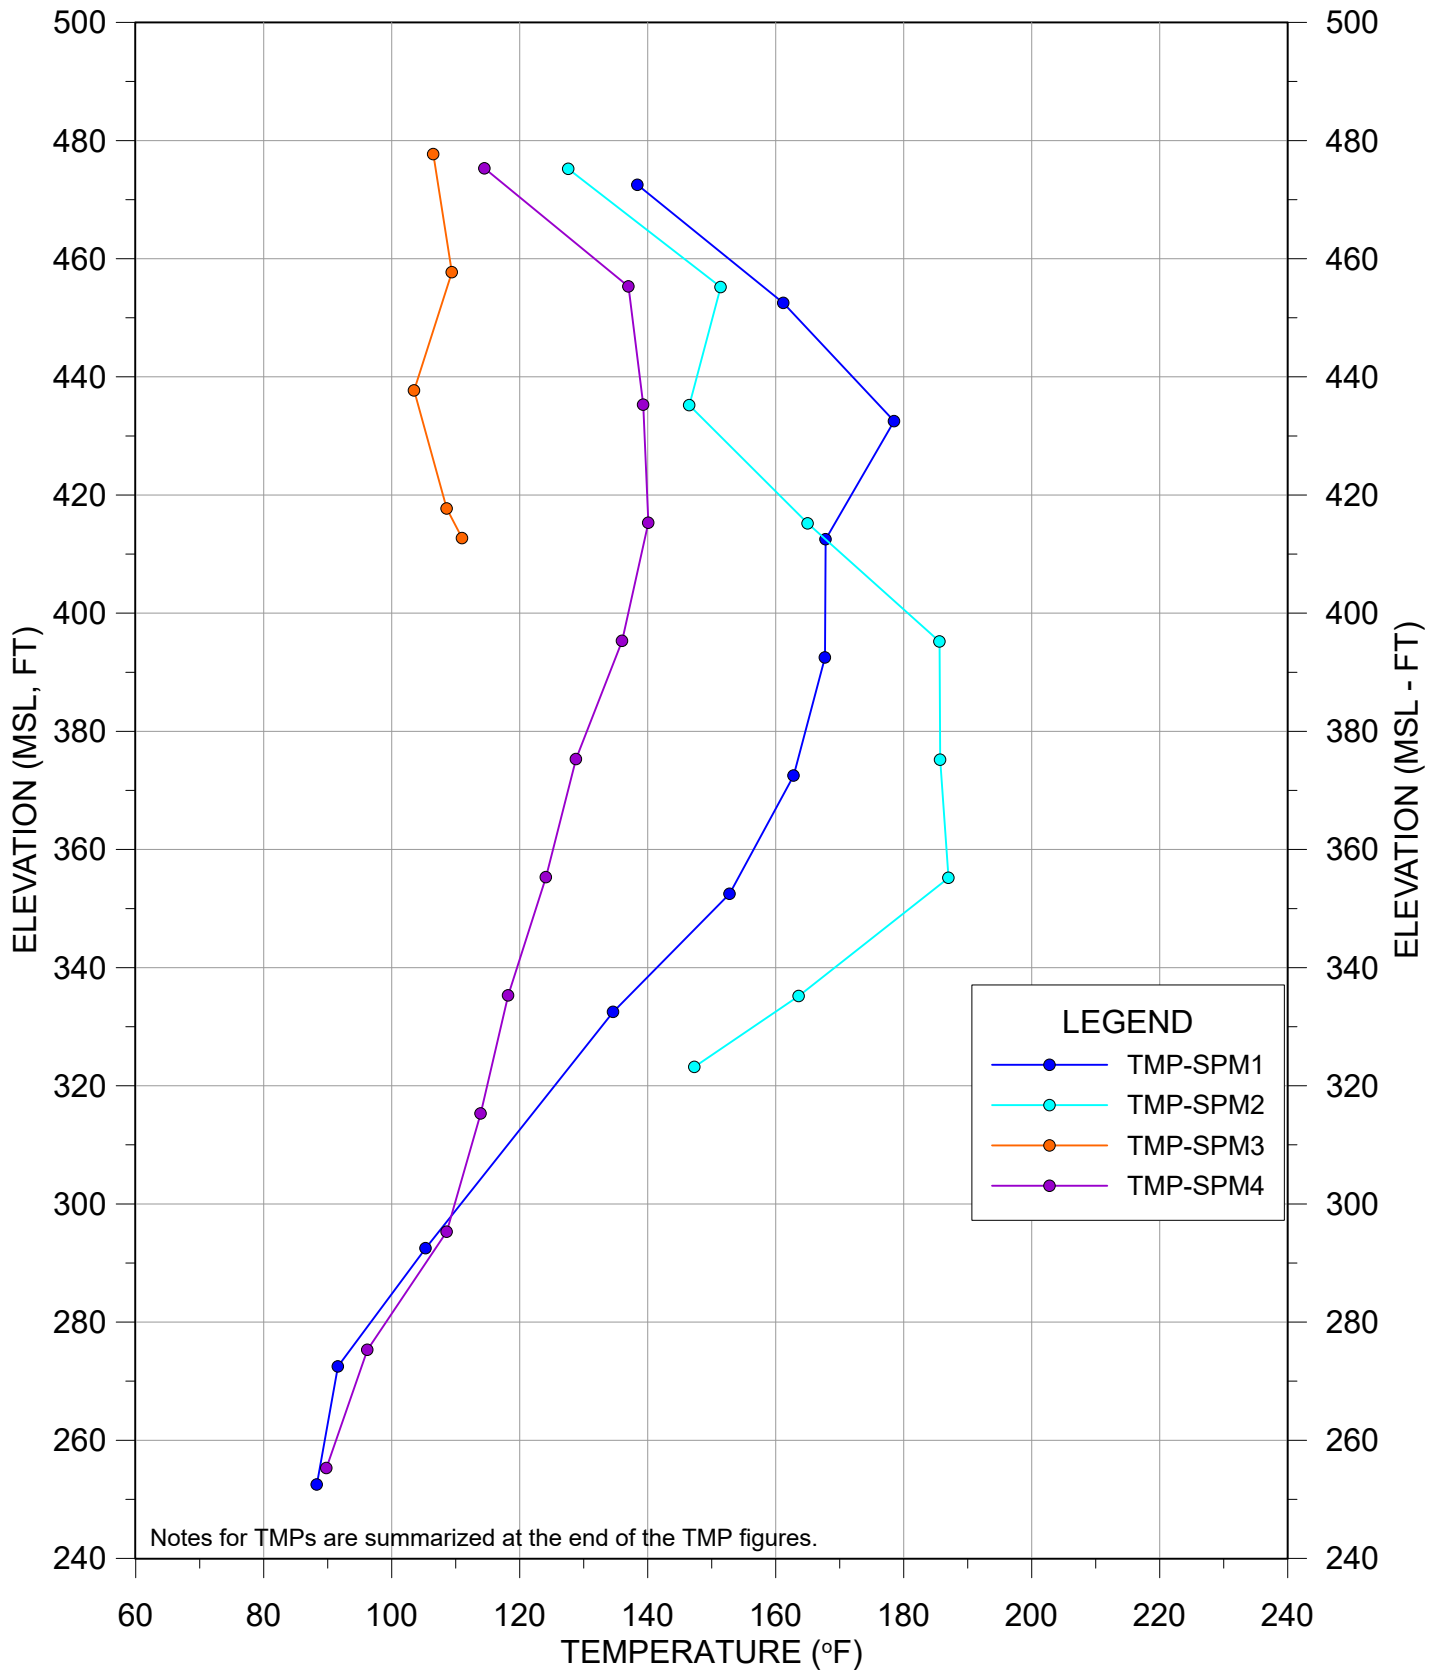

6/29/2020 - SPM

Notes for TMPs are summarized at the end of the TMP figures.