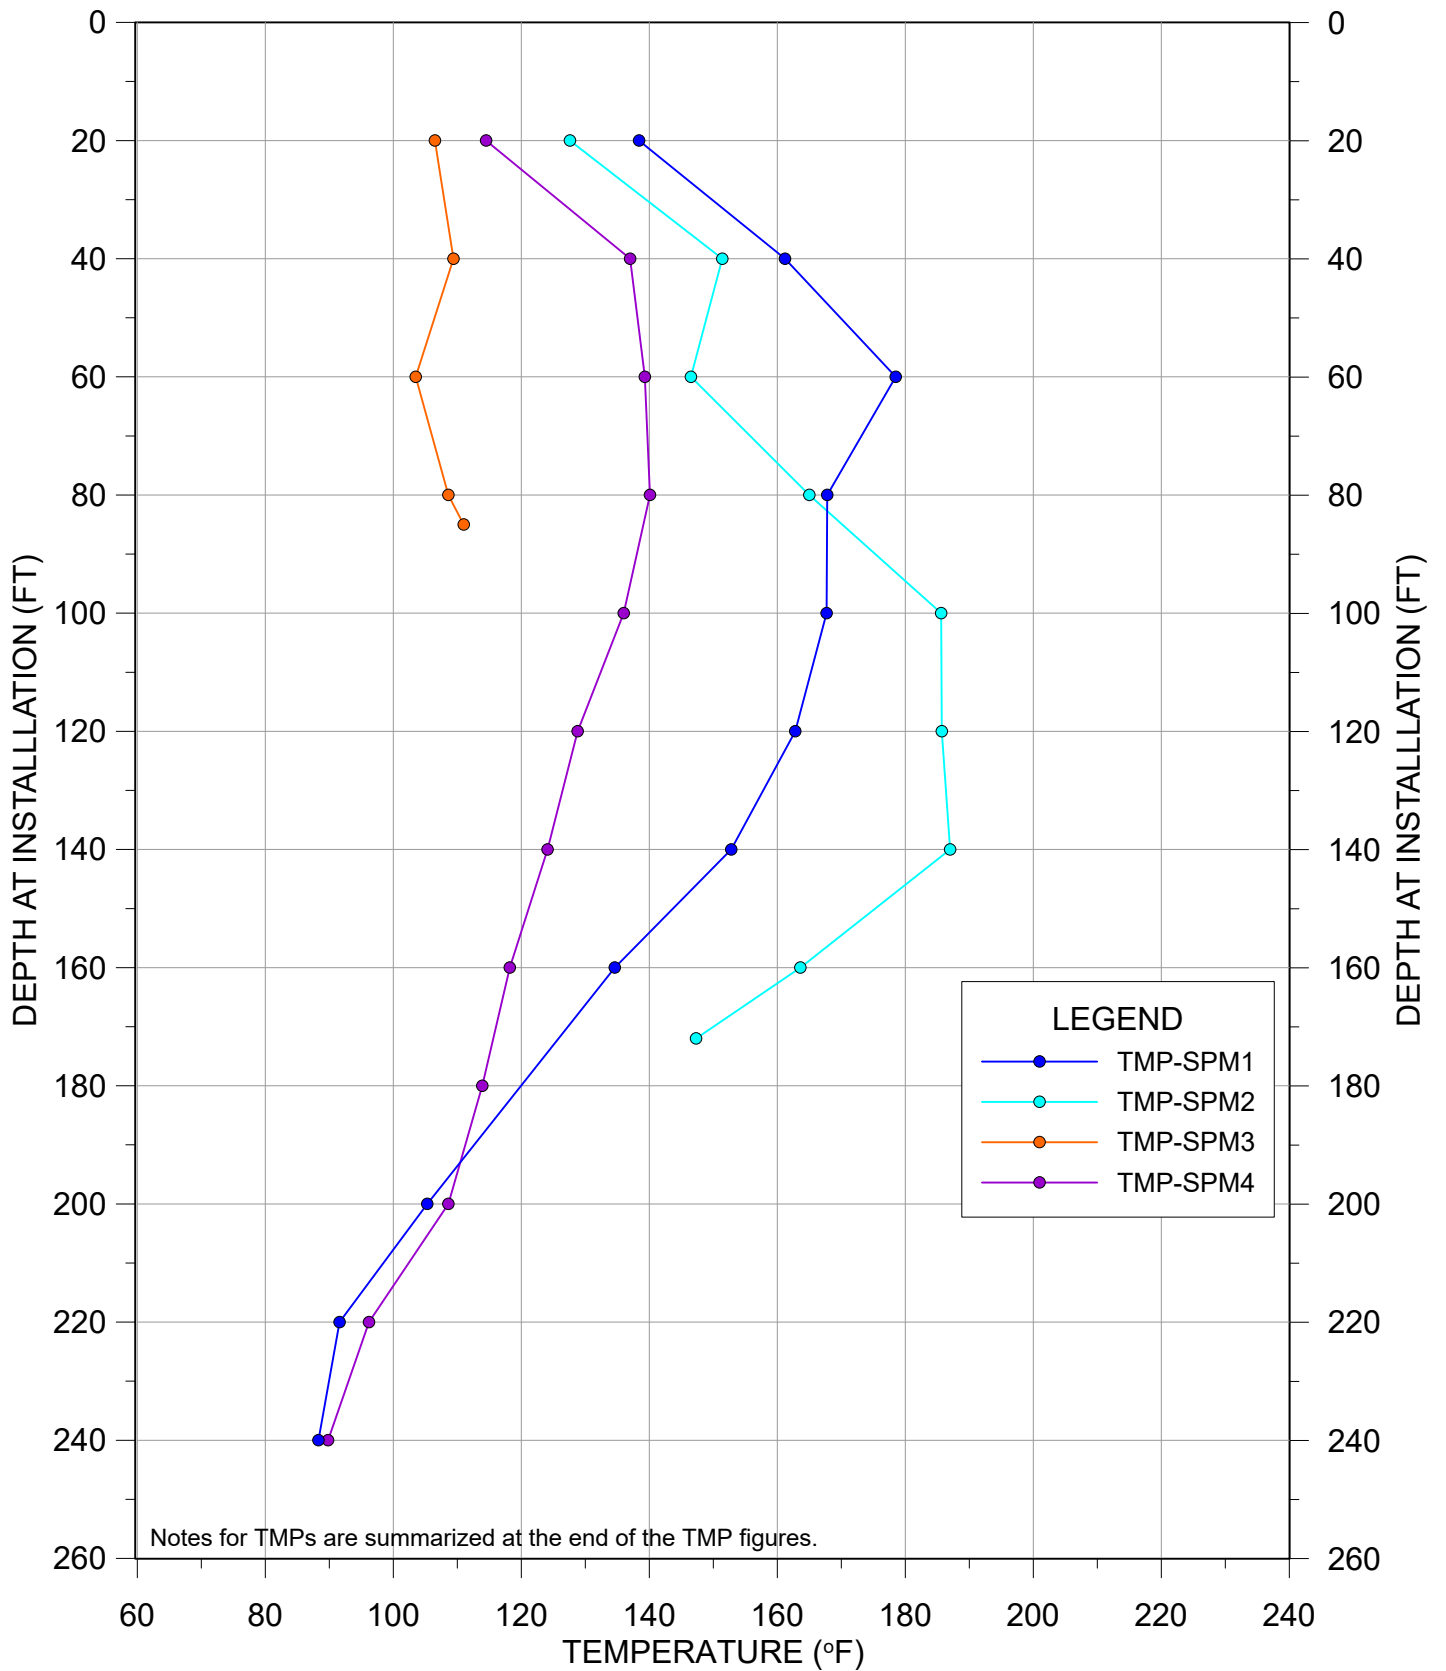

6/29/2020 - SPM

Notes for TMPs are summarized at the end of the TMP figures.